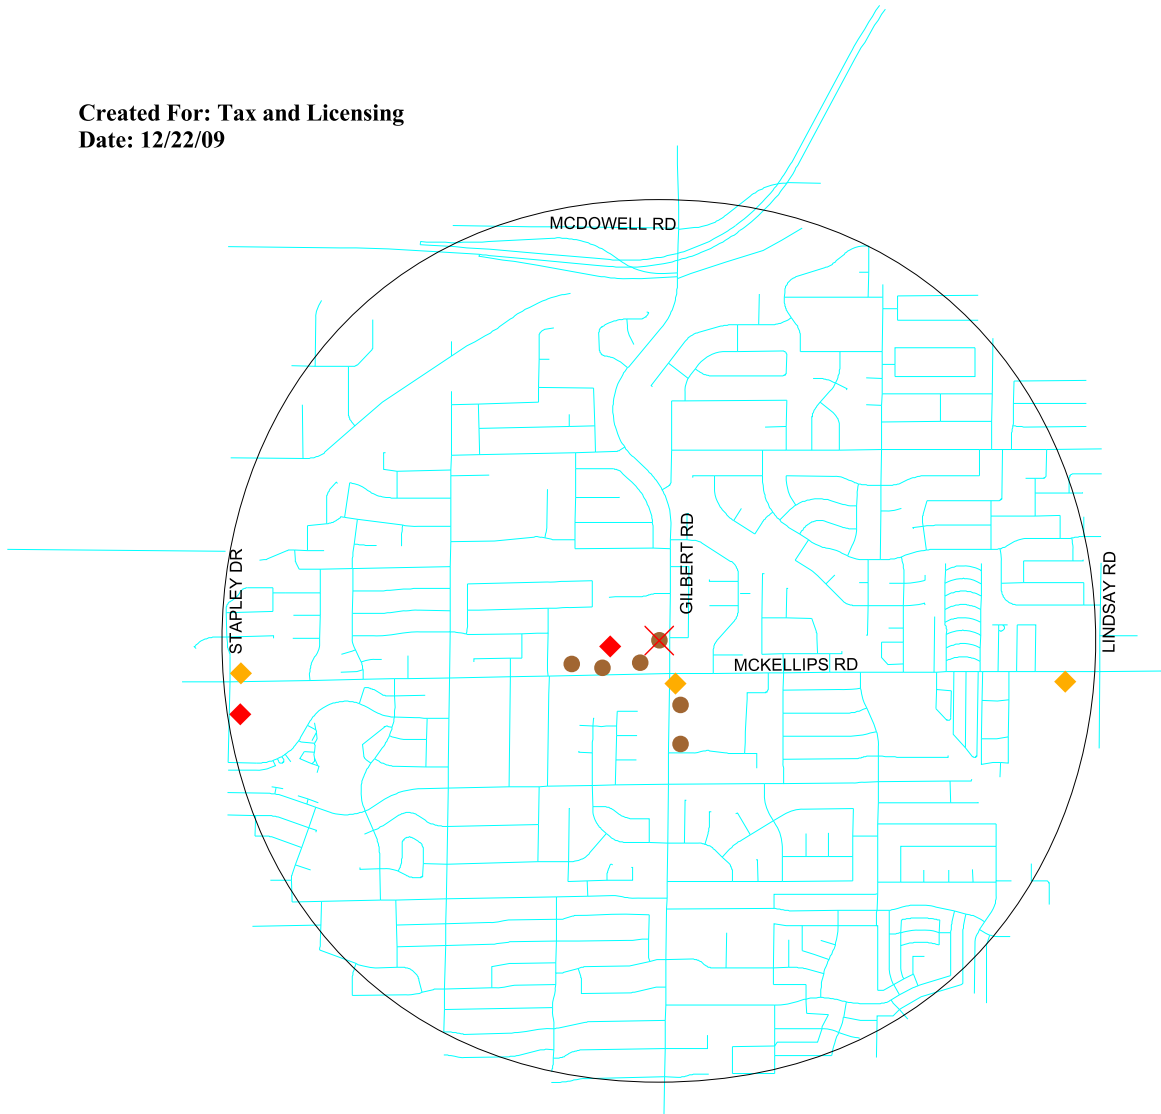

Silkes American Grill (District 1) 2036 N GILBERT RD STE 6

Created For: Tax and Licensing
Date: 12/22/09

0 1 Miles

- ✕ Site Location
- Liquor Licenses
 - ◆ BEER/WINE STORE
 - ◆ LIQUOR STORE
 - RESTAURANT
- Streets

Liquor License Application One Mile Radius Map

Liquor License Application

Licenses Within a One Mile Radius

Date: 12/22/09

Proposed License:

RESTAURANT

Silkes American Grill (District 1)
2036 N GILBERT RD STE 6

Existing Licenses:

BEER/WINE STORE

CIRCLE K #6656
2011 E MCKELLIPS RD

FRESH & EASY NEIGHBORHOOD MARKET
2009 N STAPLEY DR

WAL-MART NEIGHBORHOOD MARKET #3846
2725 E MCKELLIPS RD

LIQUOR STORE

BASHAS #14
1954 E MCKELLIPS RD

SILKES AMERICAN GRILL *
2036 N GILBERT RD

KWANS SAMPAN RESTAURANT
1927 N GILBERT RD STE 14

* This is the license that Silkes American Grill is replacing.