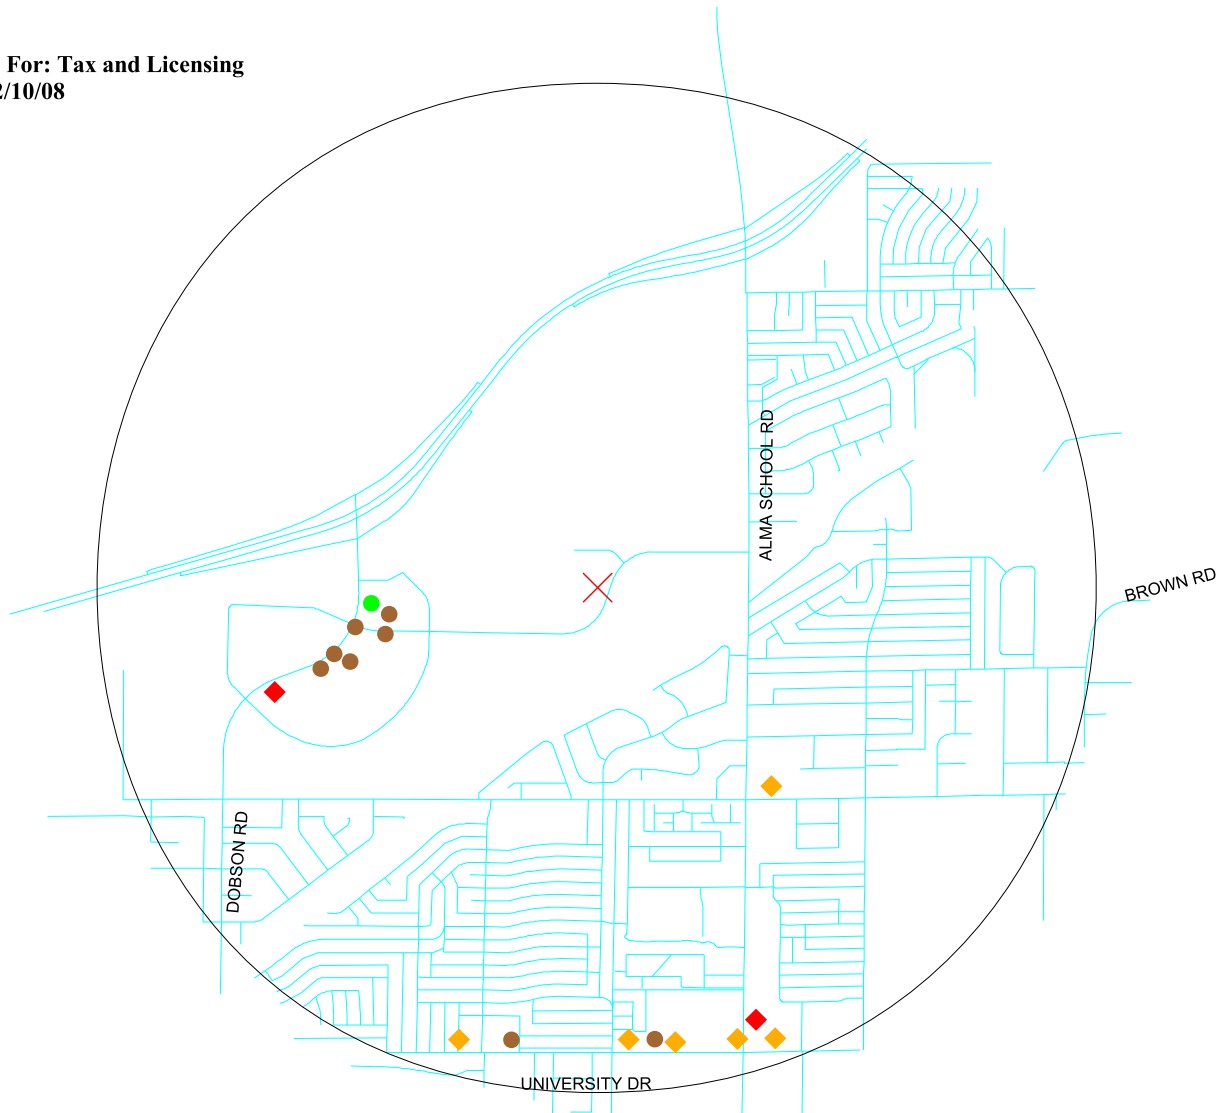

Hyatt Place Phoenix-Mesa (Dist #1) 1422 W Bass Pro Drive

Created For: Tax and Licensing
Date: 12/10/08

- ✕ Site Location
- Liquor Licenses
 - BEER/WINE BAR
 - ◆ BEER/WINE STORE
 - ◆ LIQUOR STORE
 - RESTAURANT
- Streets

0 1 Miles

Liquor License Application One Mile Radius Map

Liquor License Application Licenses Within a One Mile Radius

Date: 12/10/08

Proposed License:

BEER/WINE BAR

Hyatt Place Phoenix-Mesa (Dist #1)
1422 W Bass Pro Drive

FRESH & EASY NEIGHBORHOOD MARKET
1202 W UNIVERSITY DR

LIQUOR STORE

WESTWOOD LIQUORS
427 N ALMA SCHOOL RD

WAL-MART SUPERCENTER 2482
857 N DOBSON RD

RESTAURANT

PARRILLA LOS PICOS
1542 W UNIVERSITY DR

MARISCOS ENSENADA
1328 W UNIVERSITY DR

FAMOUS DAVES LEGENDARY PIT BARBQU
1011 N DOBSON RD