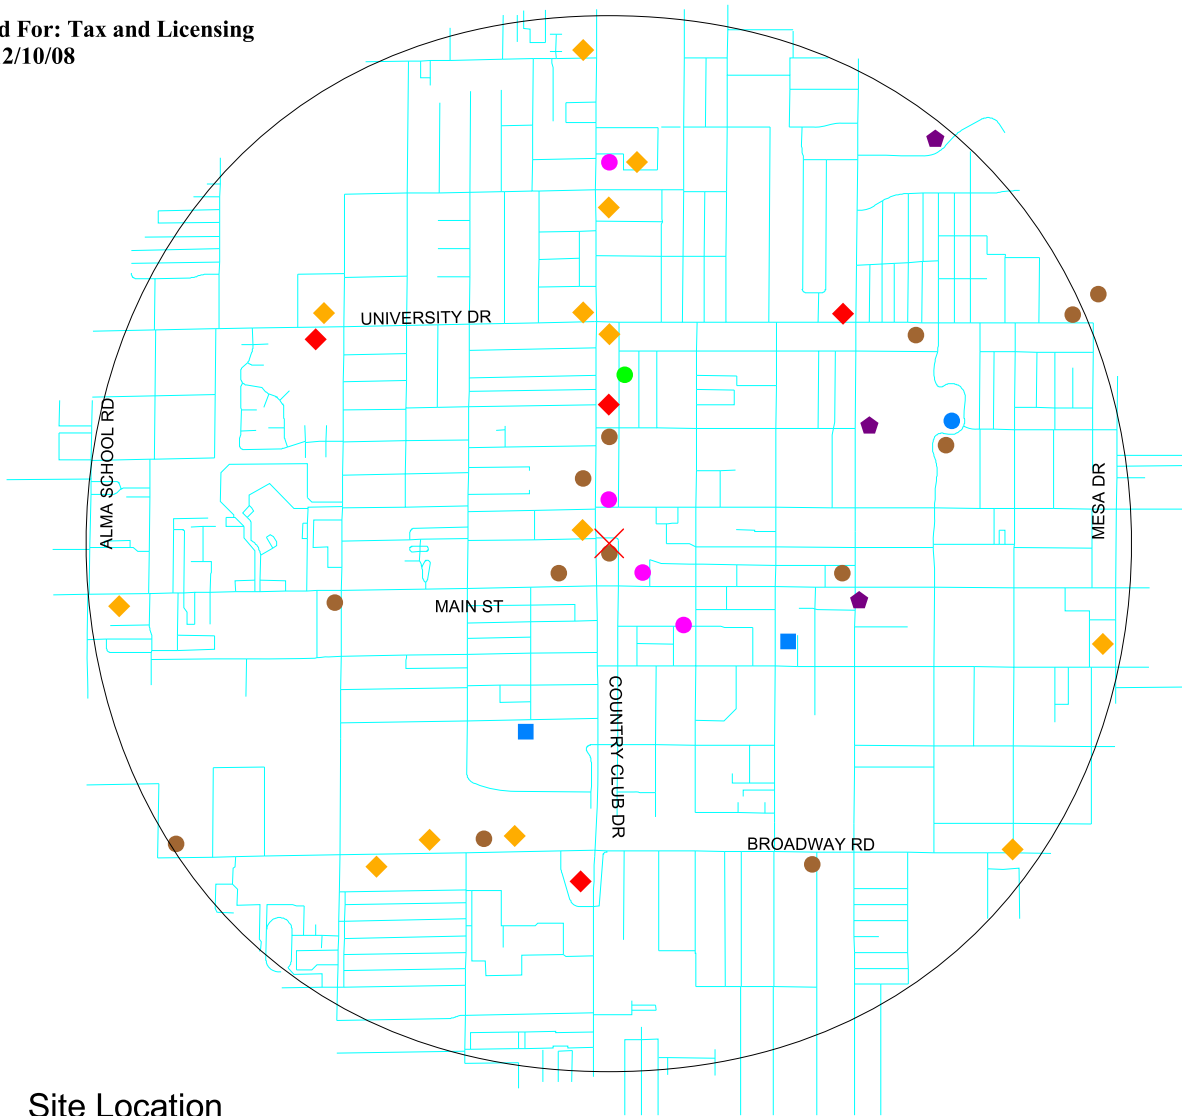

# El Bucanero (Dist #4) 35 N Country Club Drive

Created For: Tax and Licensing  
Date: 12/10/08

✕ Site Location

Liquor Licenses

- BAR
- BEER/WINE BAR
- ◆ BEER/WINE STORE
- CLUB
- ◆ GOVERNMENT
- HOTEL-MOTEL
- ◆ LIQUOR STORE
- RESTAURANT

## Liquor License Application One Mile Radius Map

#### BEER/WINE STORE

CIRCLE K #8862  
735 W BROADWAY RD

CIRCLE K #8749  
1145 W MAIN ST

MERCADO LATINO II  
635 N COUNTRY CLUB DR

FAST TRACKS GAS-N-GO  
804 N COUNTRY CLUB DR

MR JS MARKET  
559 N COUNTRY CLUB DR

MESA DOLLAR MART PLUS  
526 W BROADWAY RD STE 1

QUIKTRIP #452  
816 W UNIVERSITY DR

SUPER CARNICERIA EL TARACHI 3  
624 W BROADWAY RD STE 205

SUPER CARNICERIA Y PESCADERIA LOS  
58 N COUNTRY CLUB DR STE 103