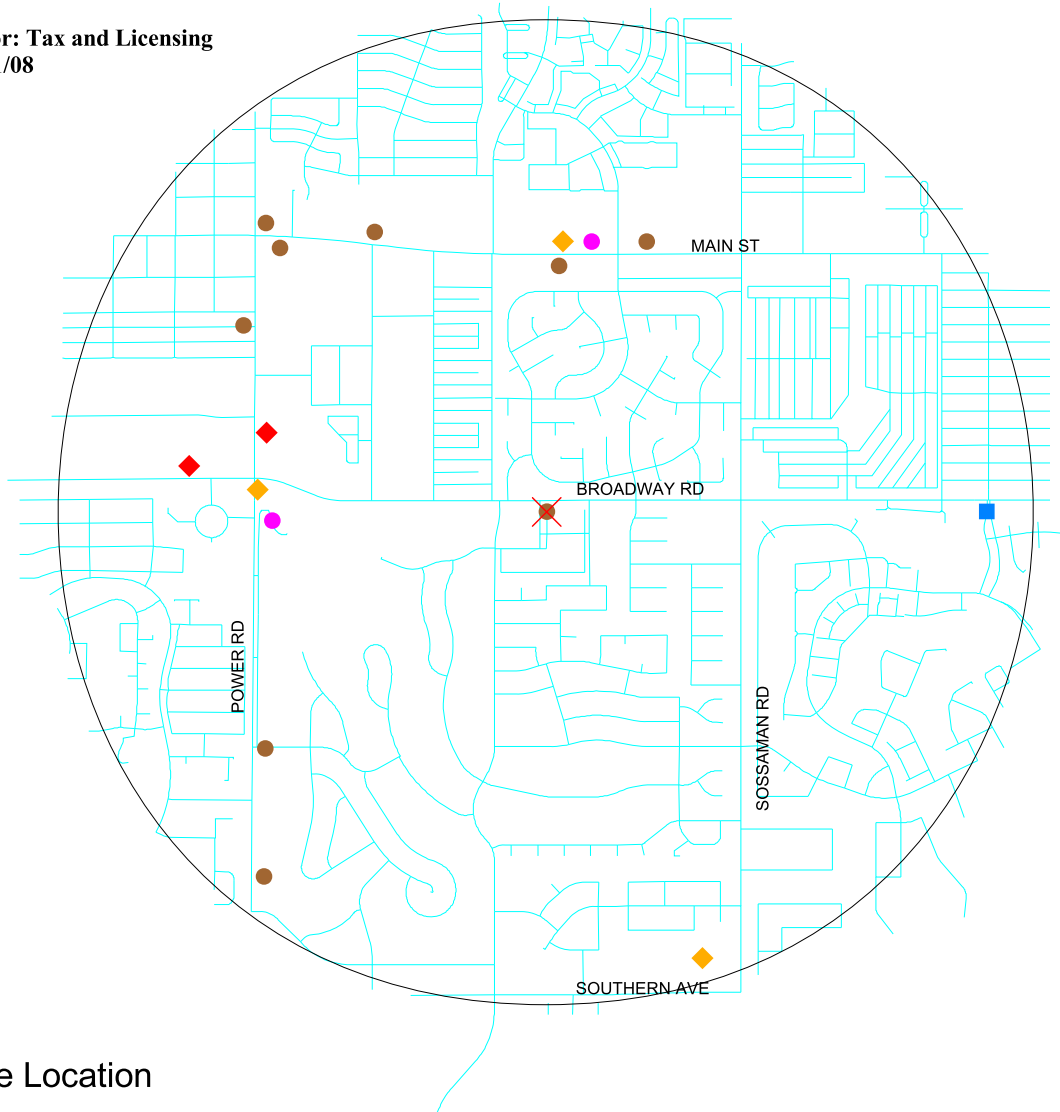

Springdale's Restaurant (Dist #6) 7255 E Broadway Road

Created For: Tax and Licensing
Date: 12/31/08

- ✕ Site Location
- Liquor Licenses
 - BAR
 - ◆ BEER/WINE STORE
 - CLUB
 - ◆ LIQUOR STORE
 - RESTAURANT
- Streets

0 1 Miles

Liquor License Application One Mile Radius Map

Liquor License Application Licenses Within a One Mile Radius

Date: 12/31/08

Proposed License:

RESTAURANT

Springdale's Restaurant (Dist #6)
7255 E Broadway Road

CLUB

FOUNTAIN OF THE SUN COUNTRY CLUB
8001 E BROADWAY RD

LIQUOR STORE

BASHAS #50
6720 E BROADWAY RD

ALBERTSONS 958
325 S POWER RD

RESTAURANT

SPRINGDALE'S VILLAGE RESTAURANT
7255 E BROADWAY RD

SERRANO'S MEXICAN FOOD
1021 S POWER RD

JB'S FAMILY RESTAURANT
6810 E MAIN ST

YEN CHING RESTAURANT & LOUNGE
126 S POWER RD

WEATHERVANE RESTAURANT
7303 E MAIN ST STE 15

SUSHI KEE
6825 E MAIN ST

FISHIN HOLE
7000 E MAIN ST

SOURDOUGH PIZZA RESTAURANT
7440 E MAIN ST STE 1