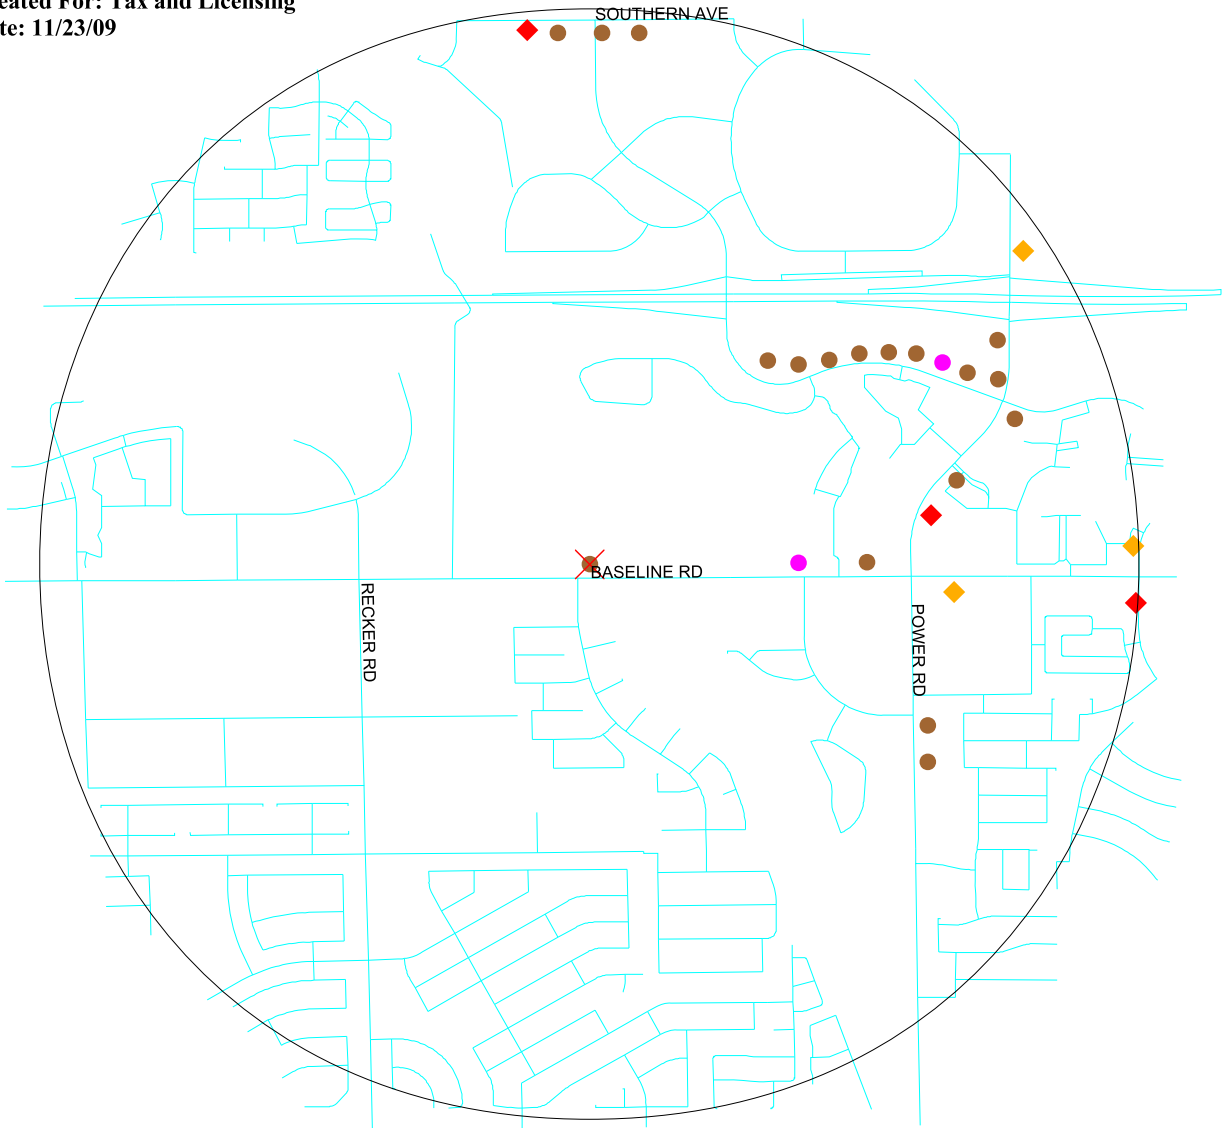

Howdy Dinner Show (District 6) 6136 E BASELINE RD

Created For: Tax and Licensing
Date: 11/23/09

0 1 Miles

- ✕ Site Location
- Liquor Licenses
 - BAR
 - ◆ BEER/WINE STORE
 - ◆ LIQUOR STORE
 - RESTAURANT
- Streets

Liquor License Application One Mile Radius Map

Liquor License Application

Licenses Within a One Mile Radius

Date: 11/23/09

Proposed License:

BEER/WINE STORE

Walgreens 09202 (District 3)

1142 W GUADALUPE RD

2950 S ALMA SCHOOL RD

BEER/WINE STORE

7-ELEVEN STORE #21022D

1210 W GUADALUPE RD

4 SONS FOOD STORE

1205 W BASELINE RD

COUNTRY CLUB CHEVRON

414 W GUADALUPE RD

AM PM MINI MARKET 5440

1150 W BASELINE RD

SHELL

2816 S COUNTRY CLUB DR

LIQUOR STORE

SAFEWAY STORE #247

1225 W GUADALUPE RD

RESTAURANT