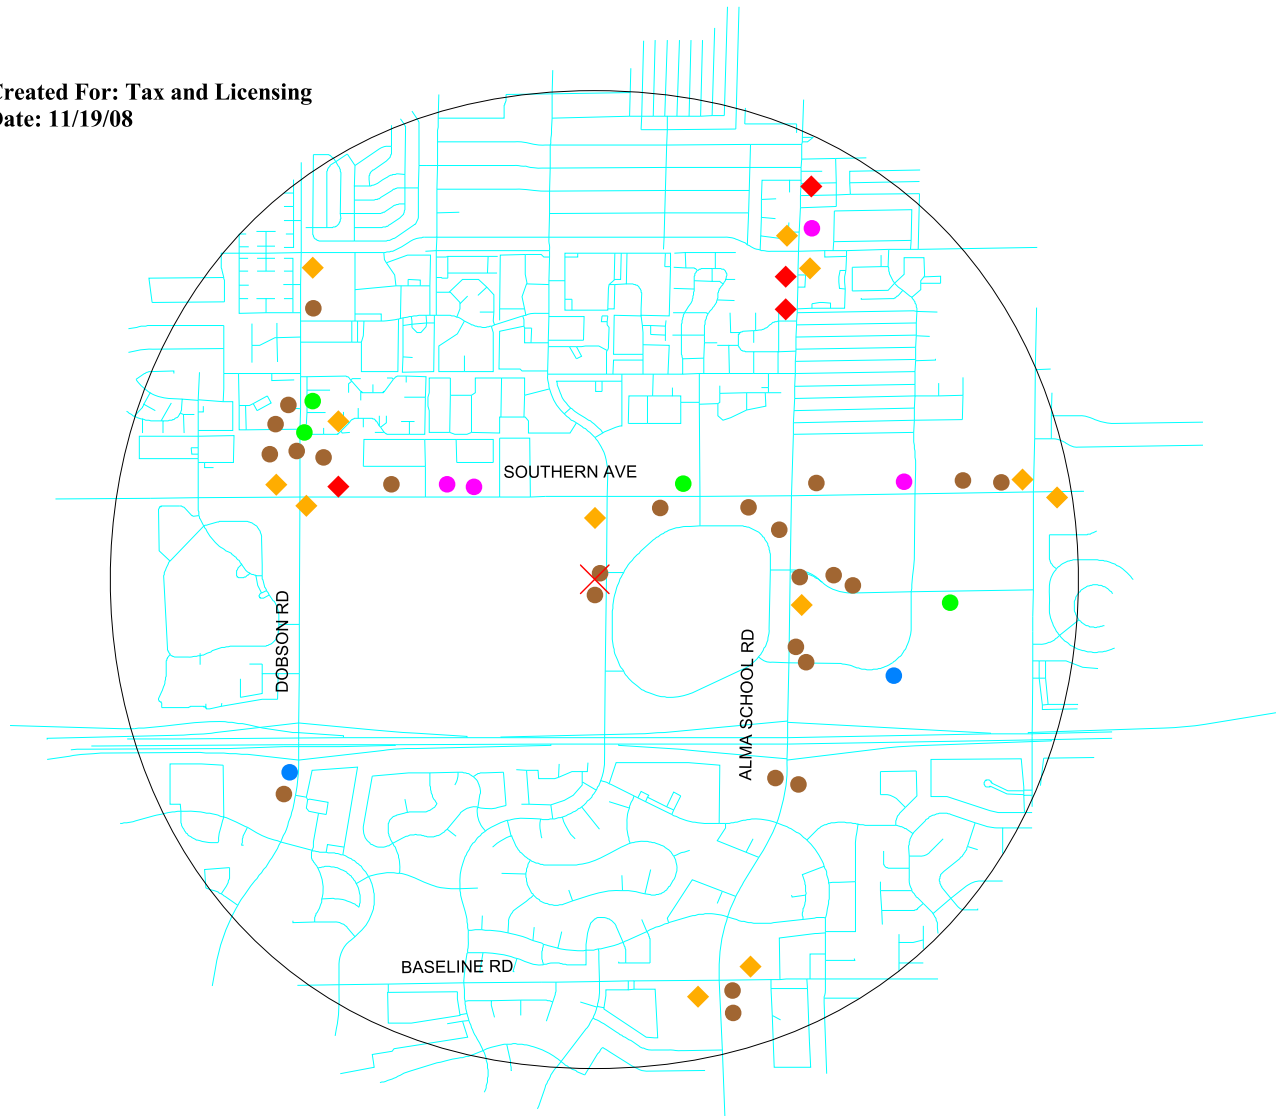

# L-Trains Cheap Seats Sports Grill (Dist #3) 1316 S Longmore Ste 101

Created For: Tax and Licensing  
Date: 11/19/08

✕ Site Location

Liquor Licenses

- BAR
- BEER/WINE BAR
- ◆ BEER/WINE STORE
- HOTEL-MOTEL
- ◆ LIQUOR STORE
- RESTAURANT

## Liquor License Application One Mile Radius Map

##### BEER/WINE STORE

CIRCLE K #1119  
810 W SOUTHERN AVE

CIRCLE K #1574  
2030 W SOUTHERN AVE

7-ELEVEN STORE 21821A  
815 S ALMA SCHOOL RD

7-ELEVEN FOOD STORE 27036A  
815 S DOBSON RD

COST PLUS WORLD MARKET  
1349 S ALMA SCHOOL RD

ASIANA MARKET PLUS  
1116 S DOBSON RD STE 117

**HOTEL-MOTEL**

HILTON PAVILION  
1011 W HOLMES AVE

BEST WESTERN DOBSON RANCH INN & R  
1644 S DOBSON RD

**LIQUOR STORE**

WALGREEN DRUG STORE #2248  
840 S ALMA SCHOOL RD