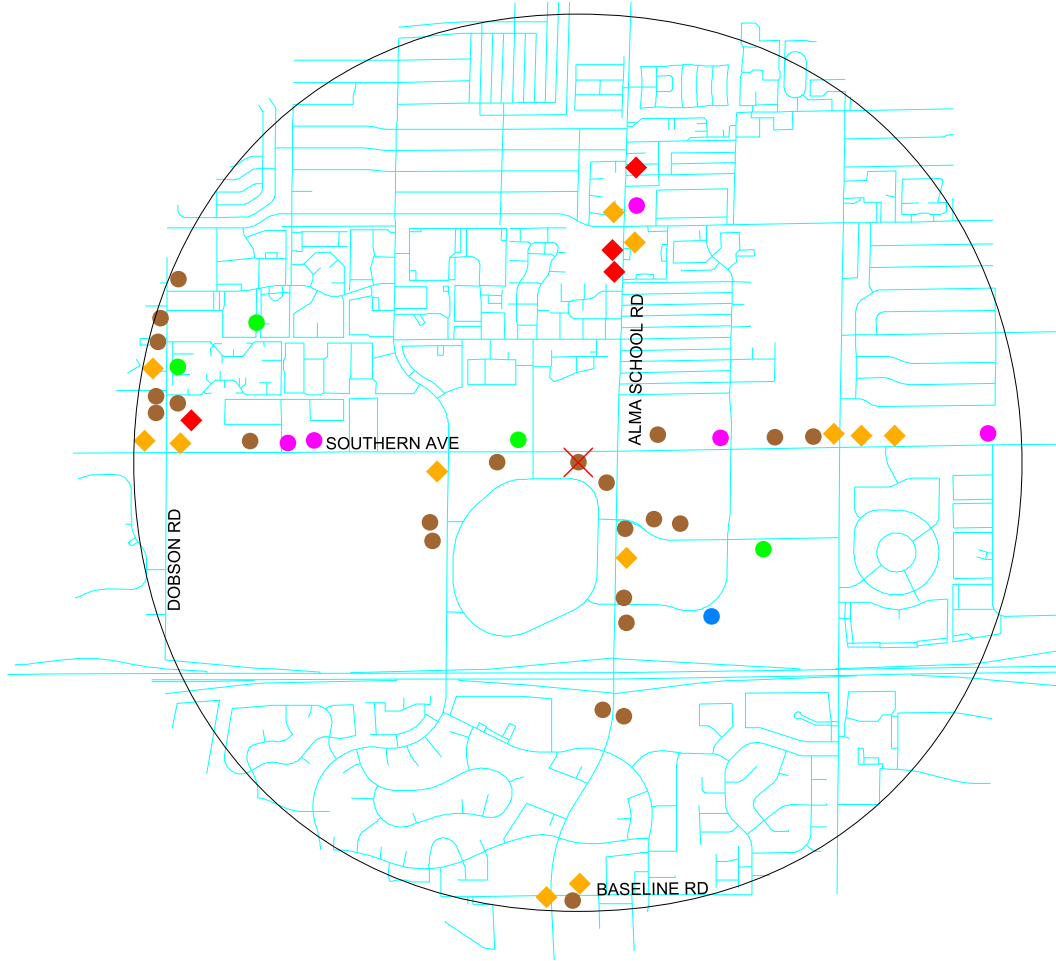

Olive Garden Italian Restaurant #1661 1261 W Southern Avenue (Dist 3)

Created For: Tax and Licensing
Date: 1/13/09

✕ Site Location

Liquor Licenses

- BAR
- BEER/WINE BAR
- ◆ BEER/WINE STORE
- HOTEL-MOTEL
- ◆ LIQUOR STORE
- RESTAURANT

Streets

0 1 Miles

Liquor License Application One Mile Radius Map

Liquor License Application Licenses Within a One Mile Radius

Date: 1/13/09

Proposed License:

RESTAURANT

Olive Garden Italian Restaurant #1661
1261 W Southern Avenue (Dist 3)

RT O'SULLIVANS II
1010 W SOUTHERN AVE

BEER/WINE BAR

BEST HONG KONG DINING
1116 S DOBSON RD STE 123

PANCHOS MEXICAN BUFFET #67
1356 W SOUTHERN AVE

GOLDEN CANYON CHINESE RESTAURANT
1133 S DOBSON RD

RESIDENCE INN BY MARRIOTT MESA
941 W GROVE AVE

BEER/WINE STORE

CIRCLE K #1119
810 W SOUTHERN AVE

CIRCLE K #1574
2030 W SOUTHERN AVE

7-ELEVEN STORE 21821A
815 S ALMA SCHOOL RD

COST PLUS WORLD MARKET
1349 S ALMA SCHOOL RD

DOUBLESTONE MARKET
756 W SOUTHERN AVE