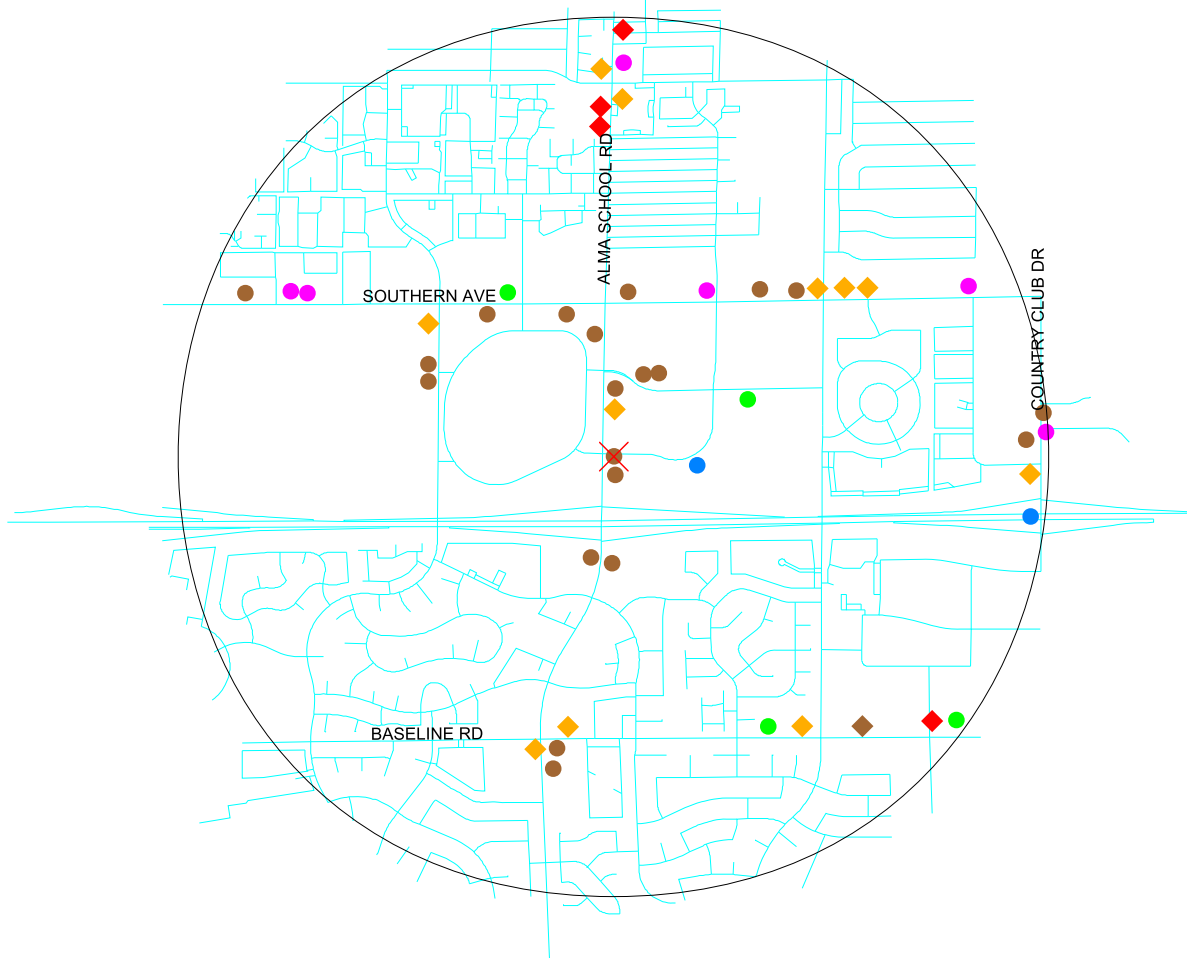

Red Lobster #6219

1403 S Alma School Road (Dist 3)

Created For: Tax and Licensing
Date: 1/13/09

✗ Site Location

Liquor Licenses

- BAR
- BEER/WINE BAR
- ◆ BEER/WINE STORE
- HOTEL-MOTEL
- ◆ LIQUOR STORE
- RESTAURANT
- ◆ WHOLESALE

Streets

0 1 Miles

Liquor License Application One Mile Radius Map

Liquor License Application

Licenses Within a One Mile Radius

Date: 1/13/09

Proposed License:

RESTAURANT

Red Lobster #6219
1403 S Alma School Road (Dist 3)

Existing Licenses:

BAR

PRICELESS FOOD AND COCKTAIL
753 S ALMA SCHOOL RD STE 23

UNCLE MONKEY'S
1720 W SOUTHERN AVE STE C5

BRUNSWICK MESA LANES
1754 W SOUTHERN AVE

AM PM MINI MARKET 5440
1150 W BASELINE RD

DOUBLESTONE MARKET
756 W SOUTHERN AVE

HOTEL-MOTEL

HILTON PAVILION
1011 W HOLMES AVE

HOLIDAY INN HOTEL & SUITES
1600 S COUNTRY CLUB DR

LIQUOR STORE

WALGREEN DRUG STORE #2248
840 S ALMA SCHOOL RD