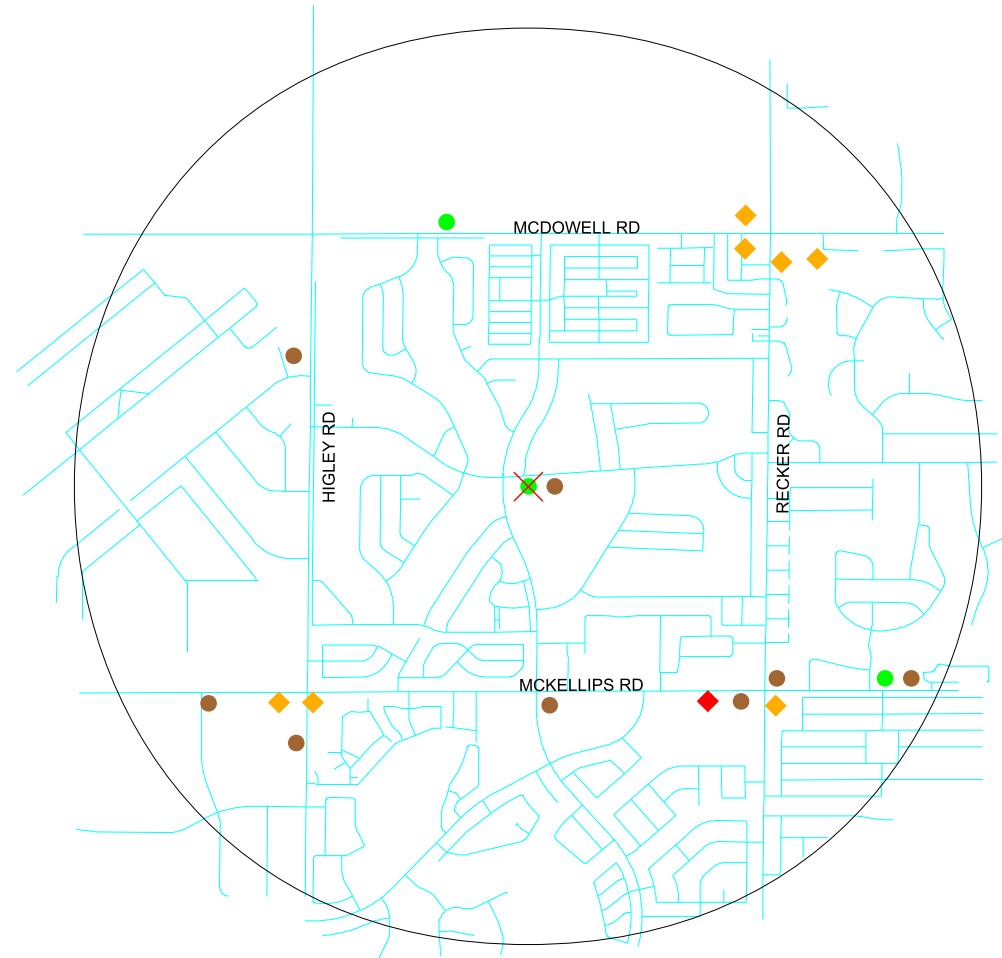

Apache Wells Country Club Rest & Lounge

5601 E. Hermosa Vista Drive (Dist 5)

Created For: Tax and Licensing
Date: 6/01/09

0  1 Miles

-  Site Location
- Liquor Licenses
 -  BEER/WINE BAR
 -  BEER/WINE STORE
 -  LIQUOR STORE
 -  RESTAURANT
-  Streets

Liquor License Application One Mile Radius Map

Liquor License Application

Licenses Within a One Mile Radius

Date: 6/01/09

Proposed License:

RESTAURANT

Apache Wells Country Club Rest & Lounge
5601 E. Hermosa Vista Drive (Dist 5)

DIAMOND SHAMROCK ARIZONA #1603
5205 E MCKELLIPS RD

CHEVRON FOOD MART
2733 N RECKER RD

CVS PHARMACY #5812
5954 E MCDOWELL RD

QUIKTRIP #447
5957 E MCDOWELL RD

DENMART CONVENIENCE STORE
5151 E MCKELLIPS RD

DENMART CONVENIENCE STORES
2733 N RECKER RD

Apache Wells Country Club Rest & Lounge
Page 2

RESTAURANT

CAFE ROMA RISTORANTE
2011 N RECKER RD

EJS STEAKHOUSE
5609 E MCKELLIPS RD

DESERT PEAKS PIZZA & GRILLE
5601 E HERMOSA VISTA DR

FLANCERS
1902 N HIGLEY RD