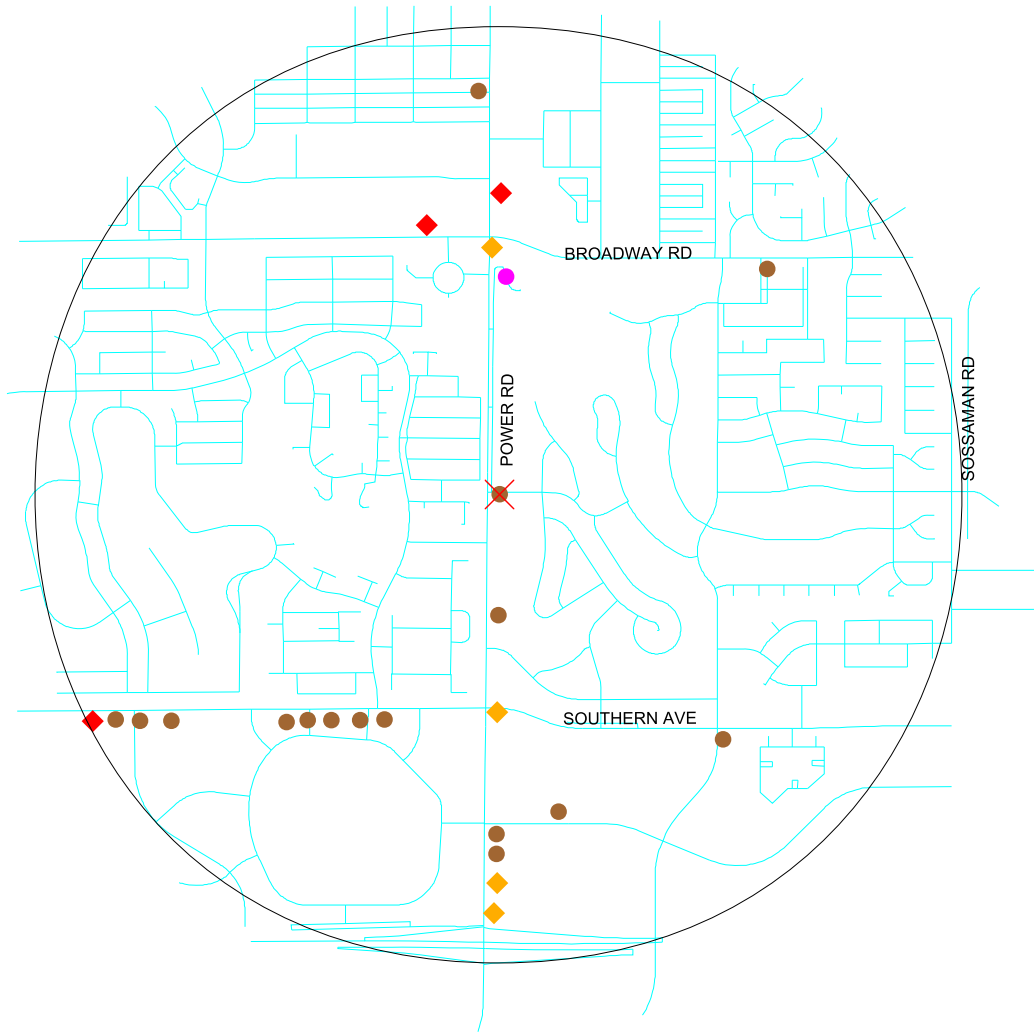

Mos on the Green Sports Grill

801 S Power Rd Ste 101 (Dist 6)

Created For: Tax and Licensing
Date: 6/09/09

0  1 Miles

-  Site Location
- Liquor Licenses
 -  BAR
 -  BEER/WINE STORE
 -  LIQUOR STORE
 -  RESTAURANT
-  Streets

Liquor License Application One Mile Radius Map

Liquor License Application

Licenses Within a One Mile Radius

Date: 6/09/09

Proposed License:

RESTAURANT

Mos on the Green Sports Grill
801 S Power Rd Ste 101 (Dist 6)

LIQUOR STORE

BASHAS 50
6720 E BROADWAY RD

WAL MART SUPERCENTER 1646
6131 E SOUTHERN AVE

ALBERTSONS 958
325 S POWER RD

RESTAURANT

CHILI'S GRILL & BAR 390
1435 S POWER RD

COCO'S RESTAURANT 506
1411 S POWER RD

APPLEBEE'S NEIGHBORHOOD GRILL
6259 E SOUTHERN AVE

FUDDRUCKERS
6455 E SOUTHERN AVE

STUART ANDERSON'S BLACK ANGUS
6902 E HAMPTON AVE

MI AMIGO'S MEXICAN GRILL 5
6465 E SOUTHERN AVE

SERRANO'S MEXICAN FOOD
1021 S POWER RD