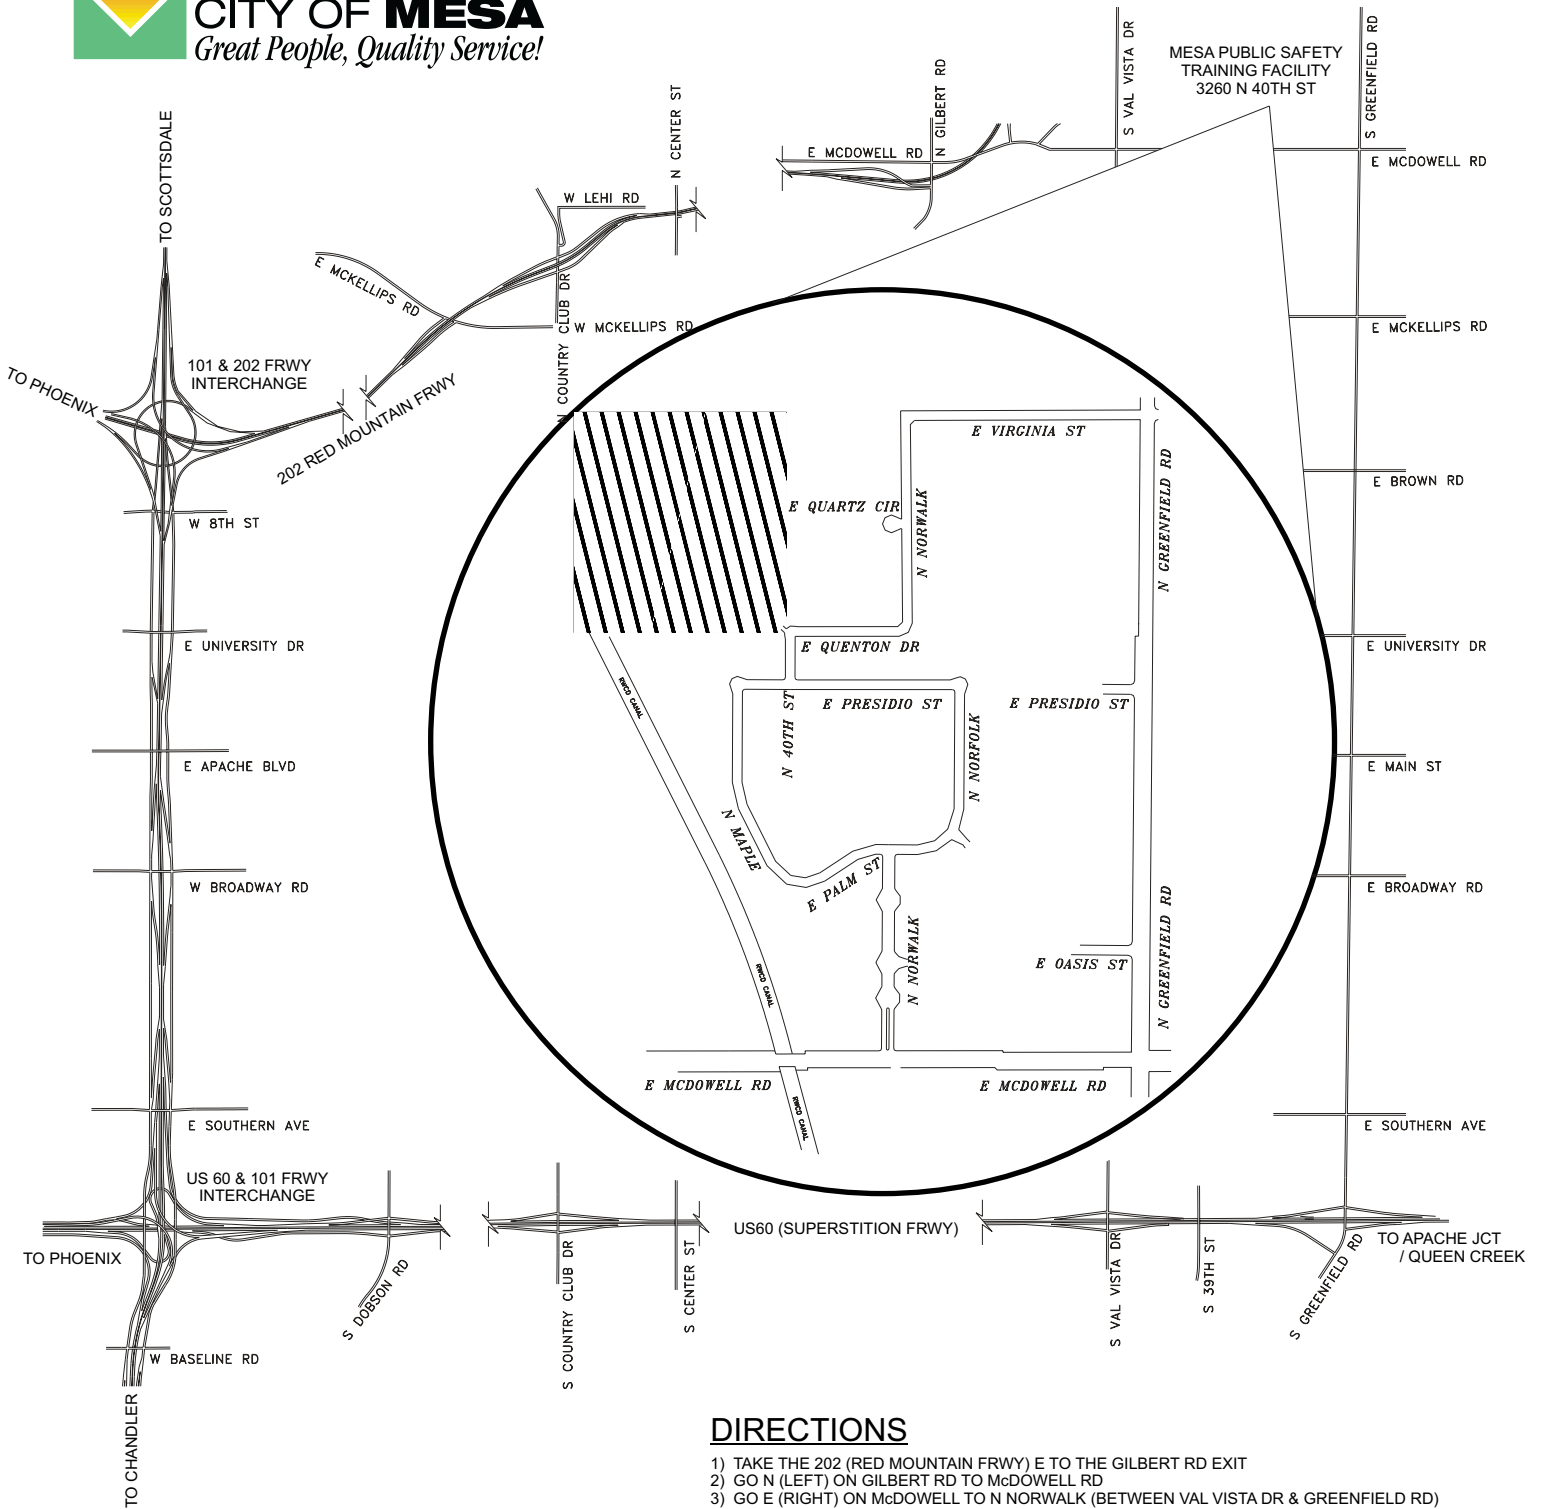

CITY OF MESA
Great People, Quality Service!

DIRECTIONS

- 1) TAKE THE 202 (RED MOUNTAIN FRWY) E TO THE GILBERT RD EXIT
- 2) GO N (LEFT) ON GILBERT RD TO McDOWELL RD
- 3) GO E (RIGHT) ON McDOWELL TO N NORWALK (BETWEEN VAL VISTA DR & GREENFIELD RD)
- 4) GO N (LEFT) ON NORWALK TO E PALM ST
- 5) TAKE A RIGHT OR LEFT (CIRCLE DRIVE) TO E PRESIDIO ST
- 6) GO N ON 40 ST TO E QUENTON DR
- 7) MAKE LEFT AT CUL-DE-SAC INTO THE TRAINING FACILITY

FIRE: 480-644-3360

**MESA PUBLIC SAFETY
TRAINING FACILITY
3260 N 40TH ST - MESA ARIZONA**