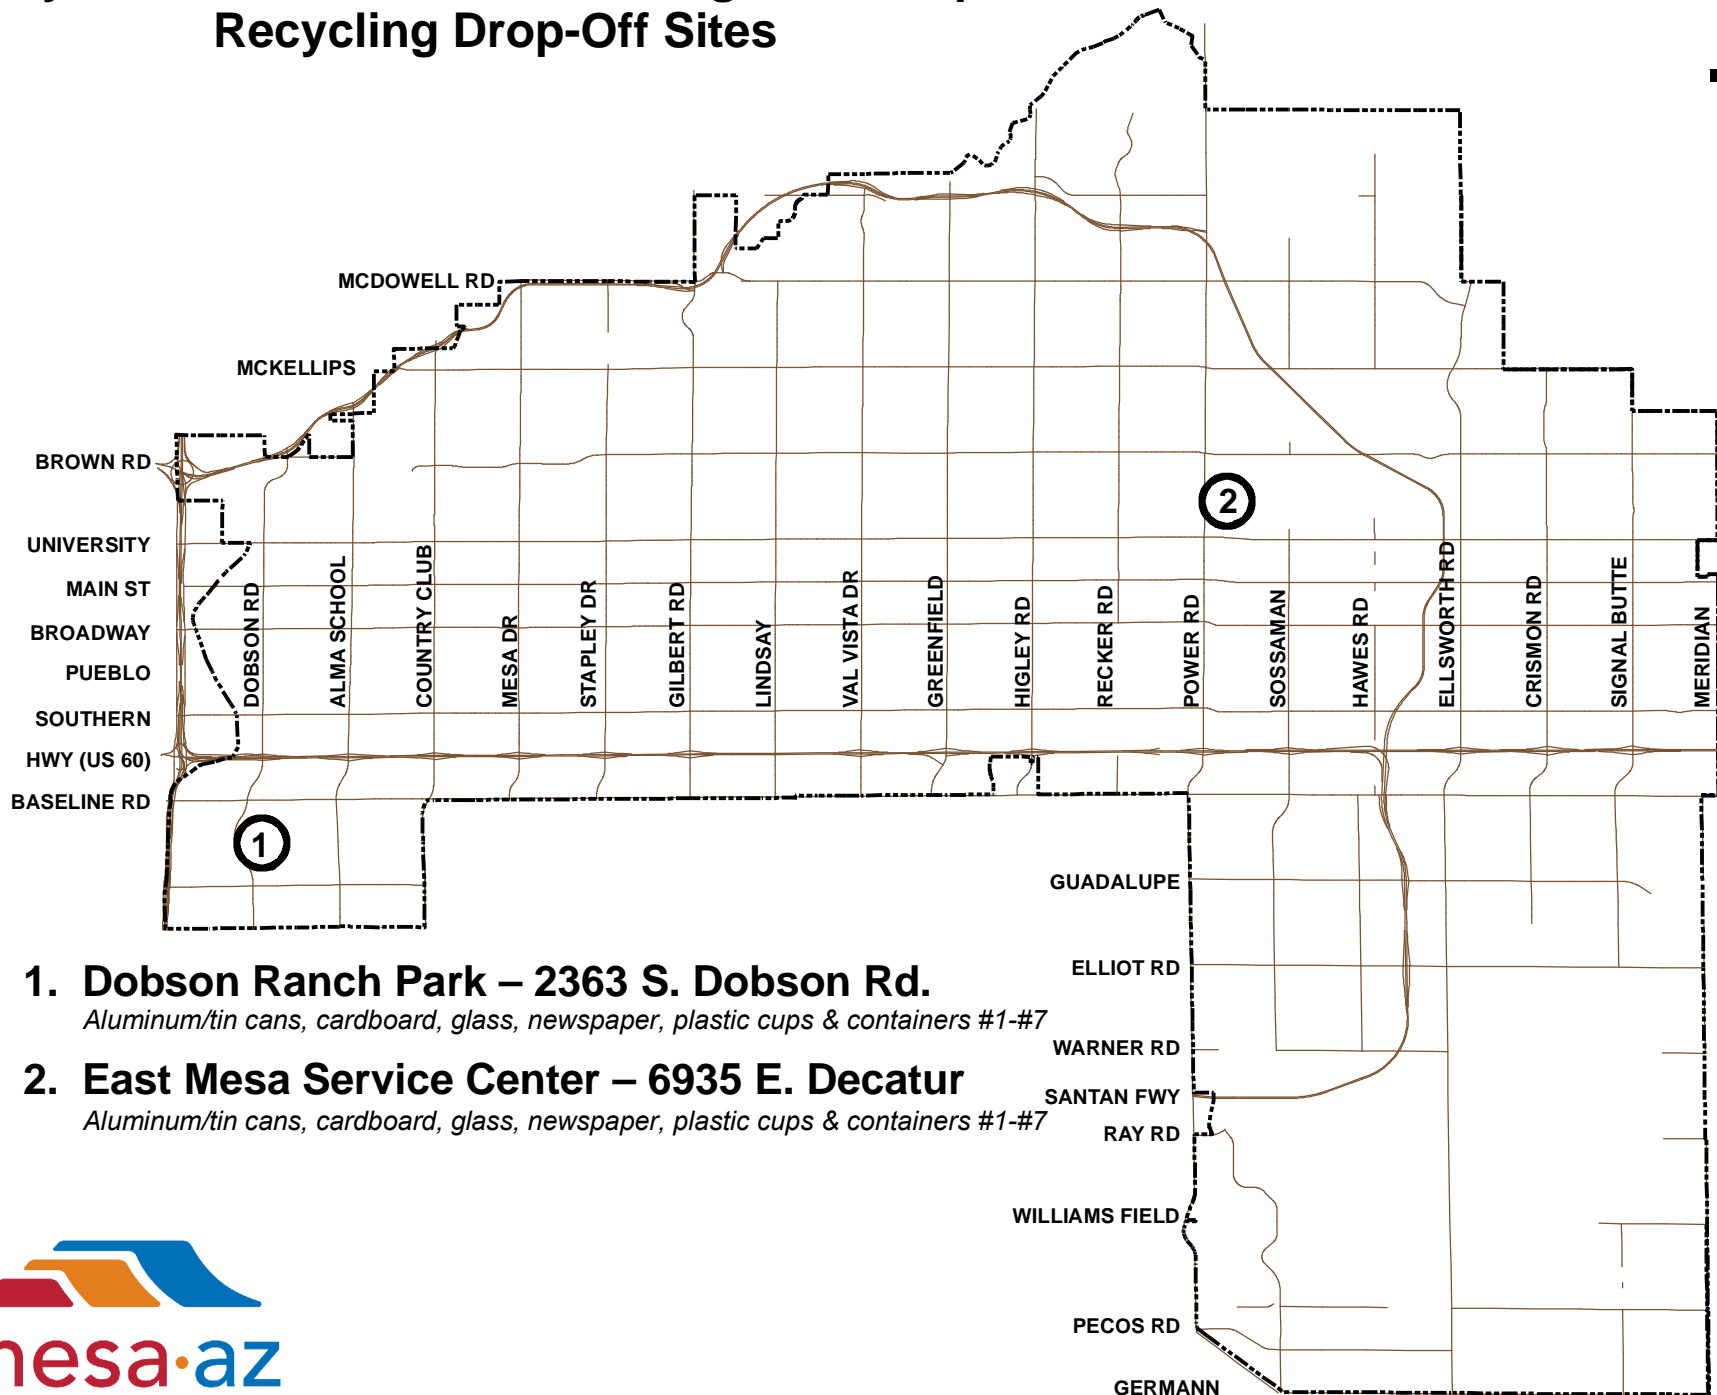

City of Mesa - Solid Waste Management Dept. Recycling Drop-Off Sites

- 1. Dobson Ranch Park – 2363 S. Dobson Rd.**
Aluminum/tin cans, cardboard, glass, newspaper, plastic cups & containers #1-#7
- 2. East Mesa Service Center – 6935 E. Decatur**
Aluminum/tin cans, cardboard, glass, newspaper, plastic cups & containers #1-#7