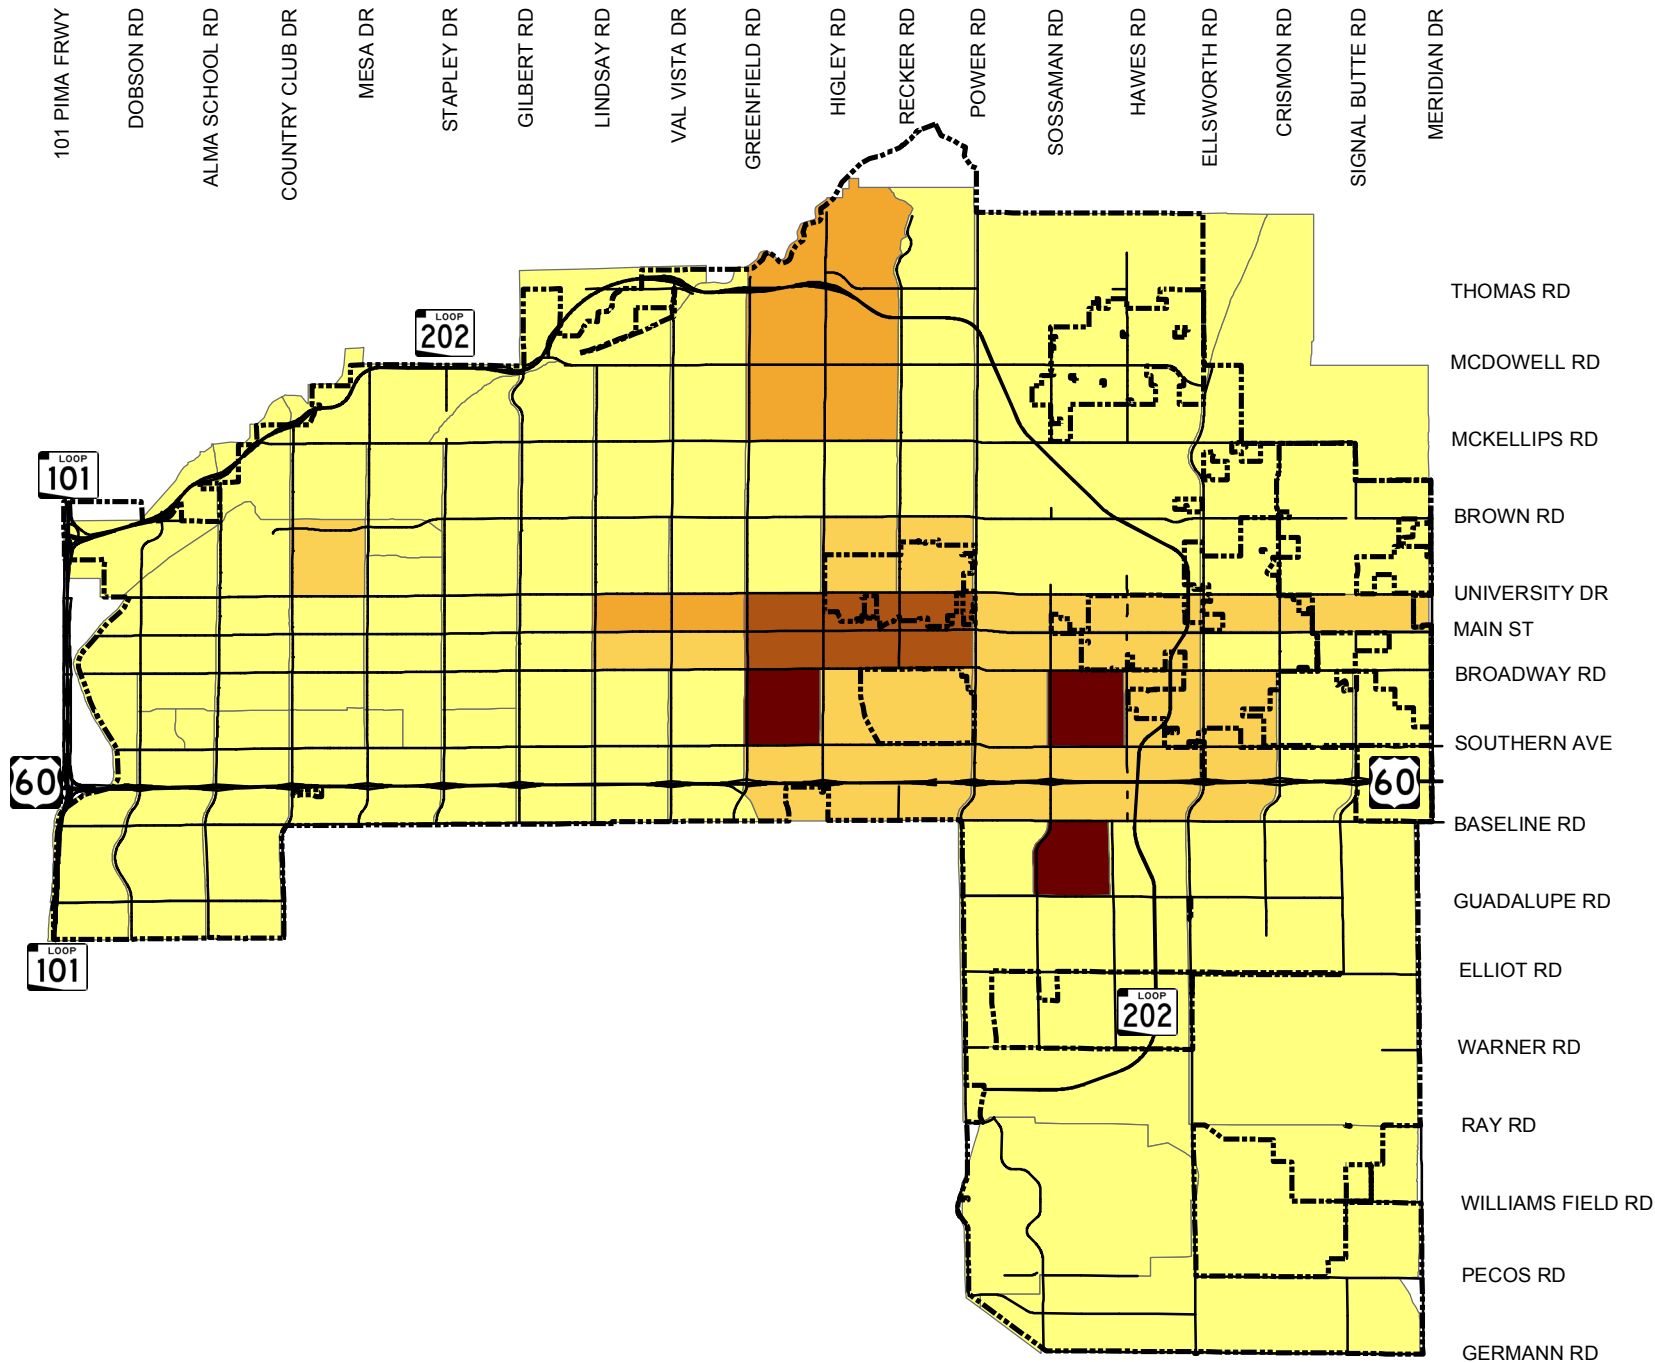

2000 Census- Over 65 Population

Legend

Census Tract
Population
Over Age 65