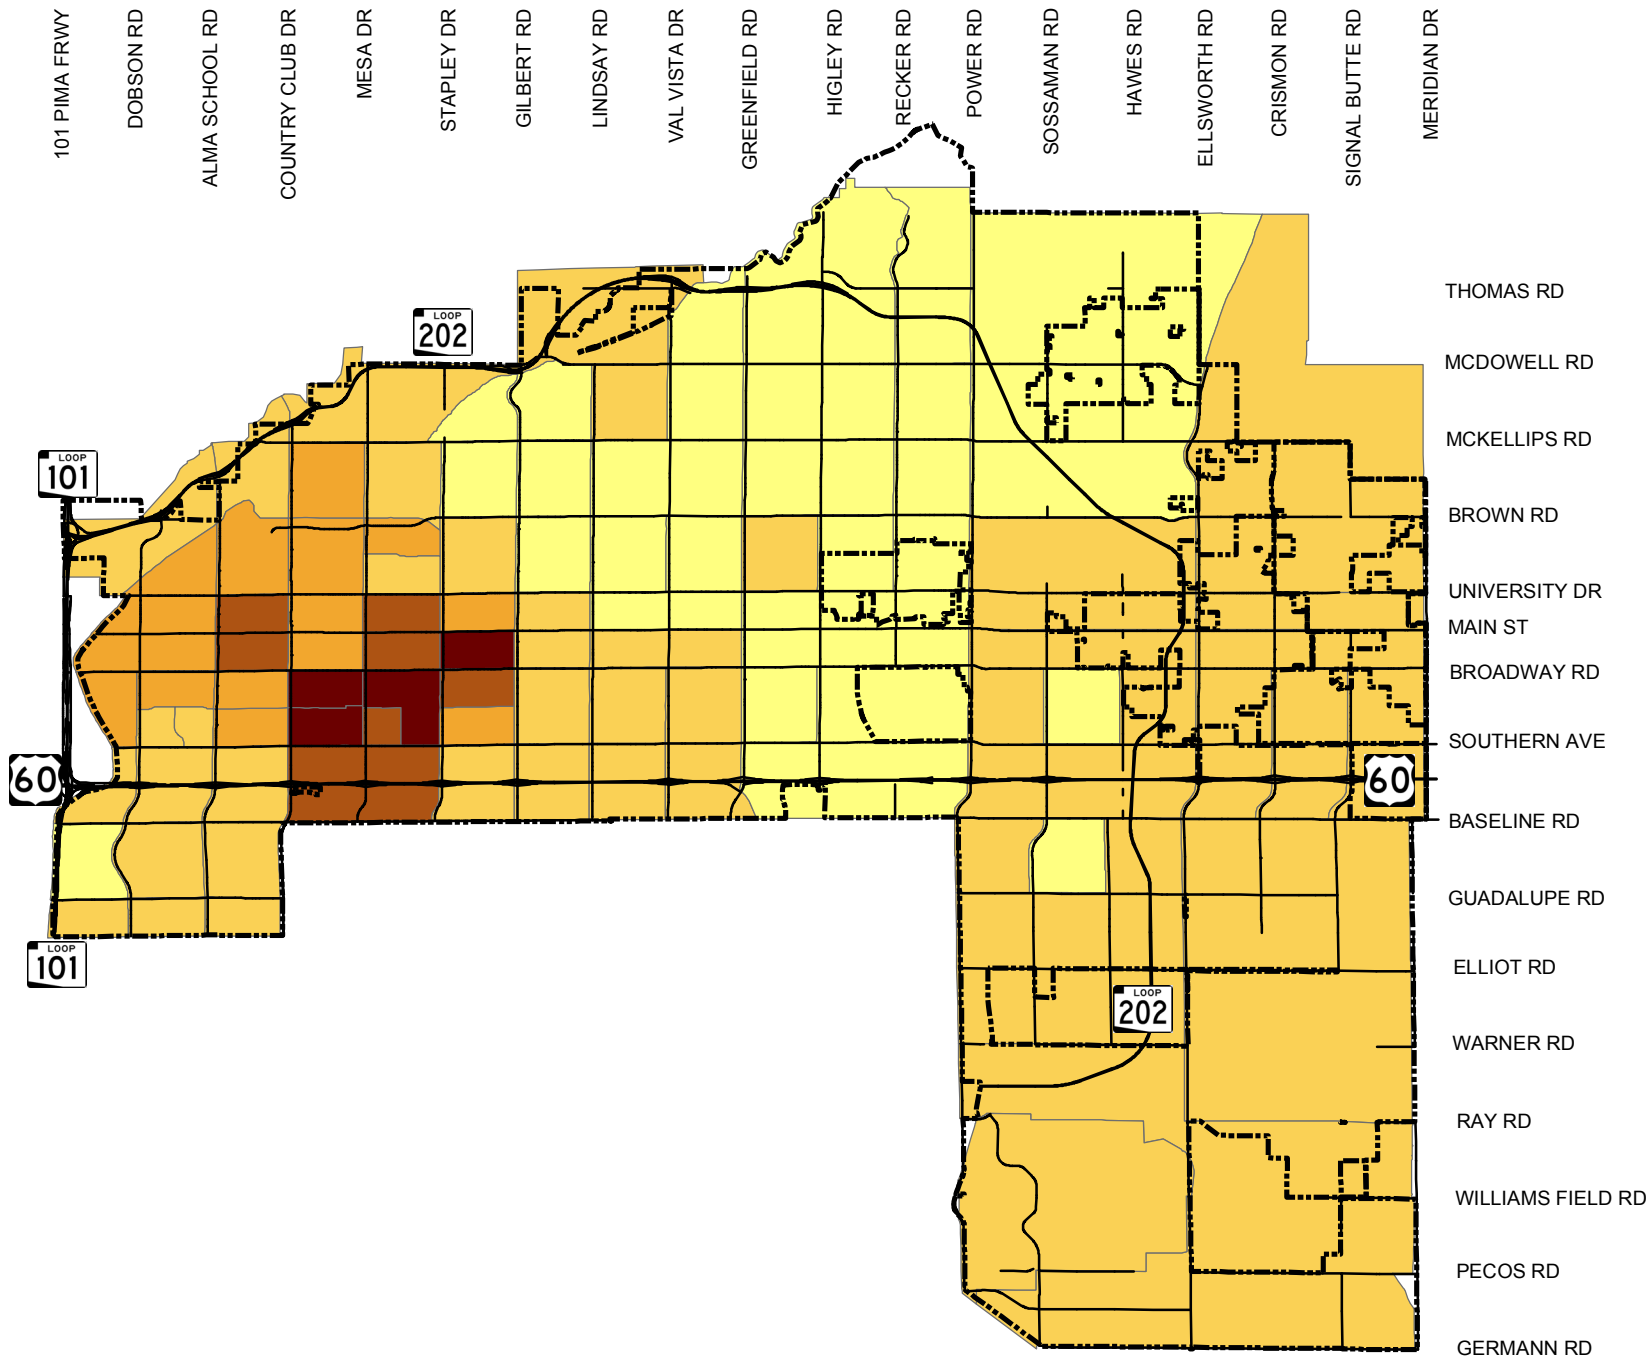

2000 Census-Census Tract "Hispanic"

Legend

Percentage Hispanic or Latino

101 PIMA FRWY
DOBSON RD
ALMA SCHOOL RD
COUNTRY CLUB DR
MESA DR
STAPLEY DR
GILBERT RD
LINDSAY RD
VAL VISTA DR
GREENFIELD RD
HIGLEY RD
RECKER RD
POWER RD
SOSSAMAN RD
HAWES RD
ELLSWORTH RD
CRISMON RD
SIGNAL BUTTE RD
MERIDIAN DR

THOMAS RD
MCDOWELL RD
MCKELLIPS RD
BROWN RD
UNIVERSITY DR
MAIN ST
BROADWAY RD
SOUTHERN AVE
BASELINE RD
GUADALUPE RD
ELLIOT RD
WARNER RD
RAY RD
WILLIAMS FIELD RD
PECOS RD
GERMANN RD

LOOP 101

LOOP 202

60

60

LOOP 101

LOOP 202