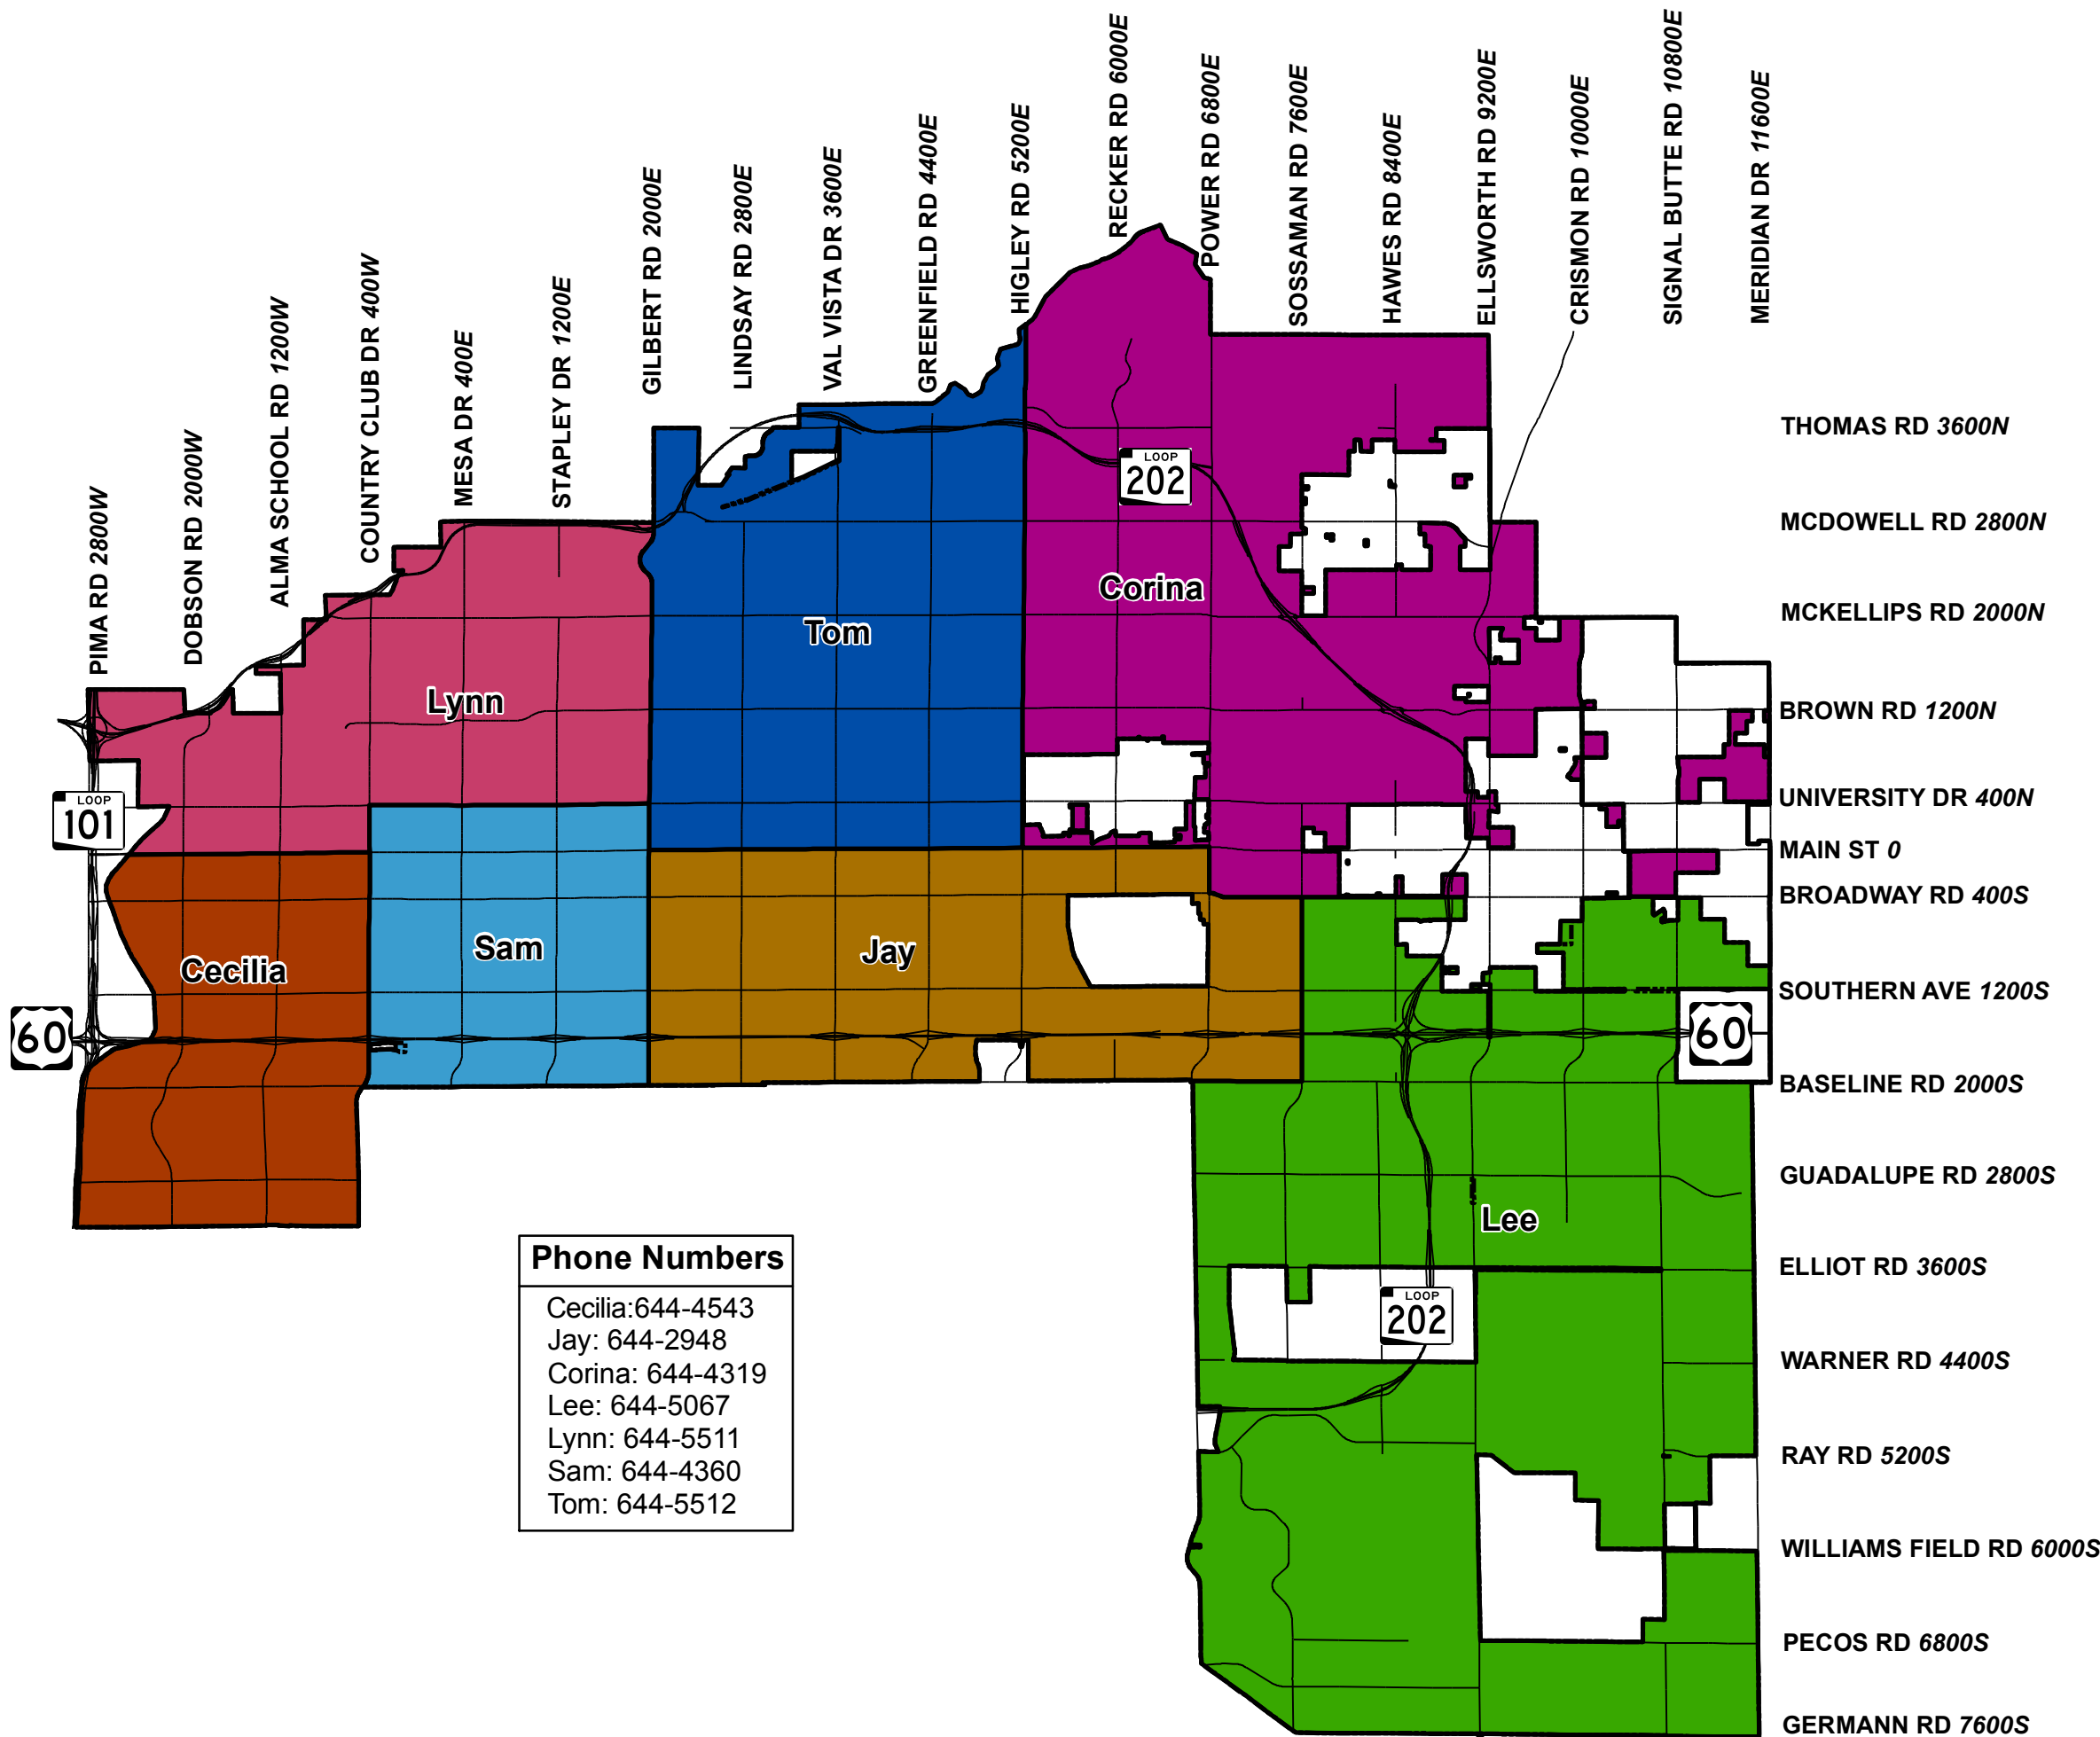

Enforcement Services Officer Areas

Enforcement Officer

-  Cecilia
-  Corina
-  Jay
-  Lee
-  Lynn
-  Sam
-  Tom
-  City Boundary
-  Arterials

Phone Numbers	
Cecilia:	644-4543
Jay:	644-2948
Corina:	644-4319
Lee:	644-5067
Lynn:	644-5511
Sam:	644-4360
Tom:	644-5512