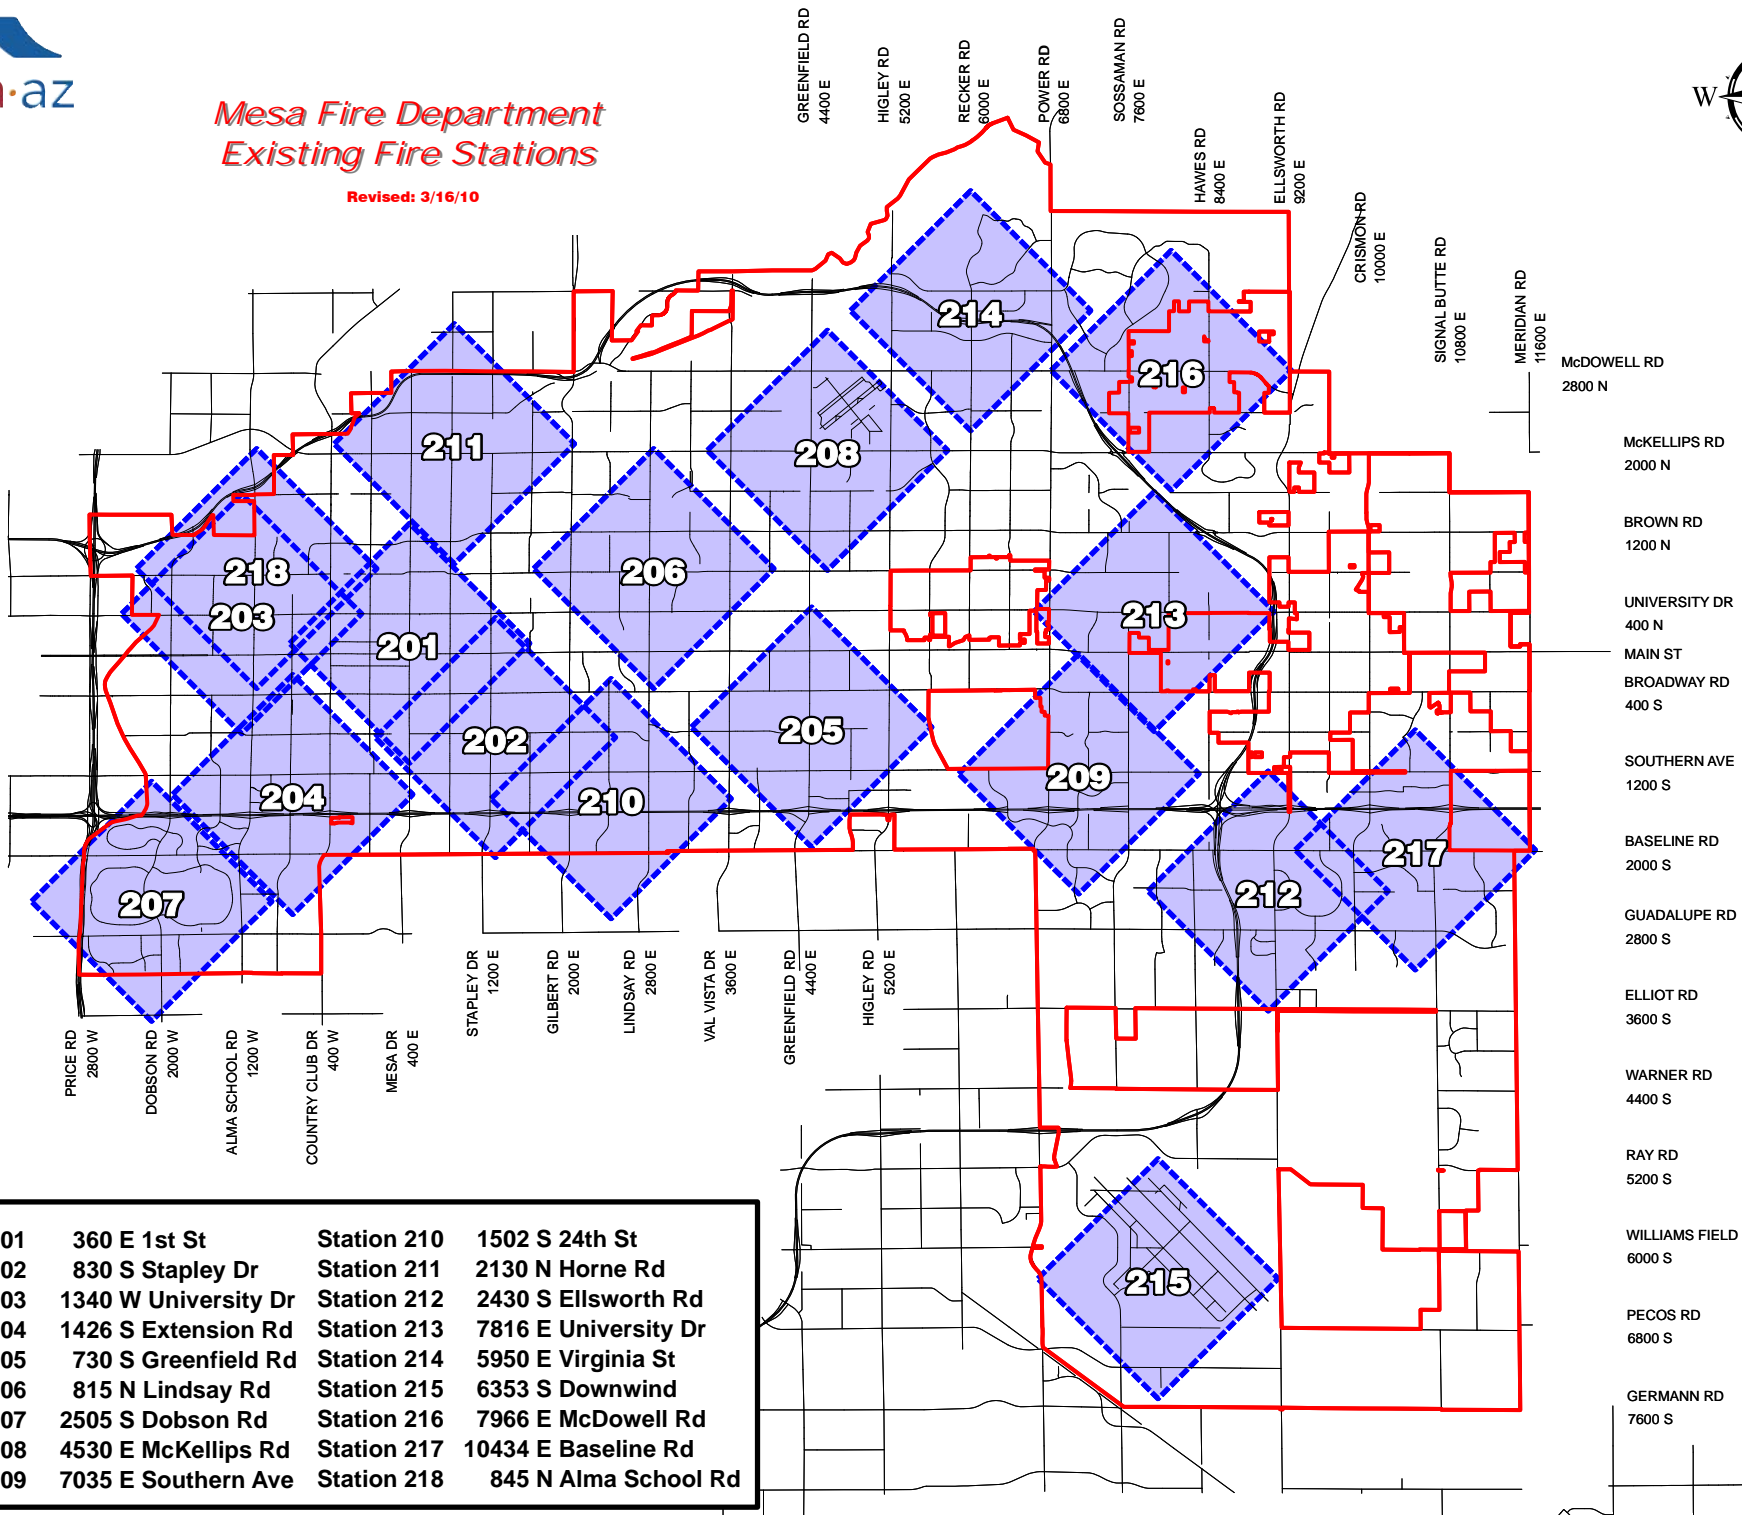

Mesa Fire Department Existing Fire Stations

Revised: 3/16/10

Station 201	360 E 1st St	Station 210	1502 S 24th St
Station 202	830 S Stapley Dr	Station 211	2130 N Horne Rd
Station 203	1340 W University Dr	Station 212	2430 S Ellsworth Rd
Station 204	1426 S Extension Rd	Station 213	7816 E University Dr
Station 205	730 S Greenfield Rd	Station 214	5950 E Virginia St
Station 206	815 N Lindsay Rd	Station 215	6353 S Downwind
Station 207	2505 S Dobson Rd	Station 216	7966 E McDowell Rd
Station 208	4530 E McKellips Rd	Station 217	10434 E Baseline Rd
Station 209	7035 E Southern Ave	Station 218	845 N Alma School Rd