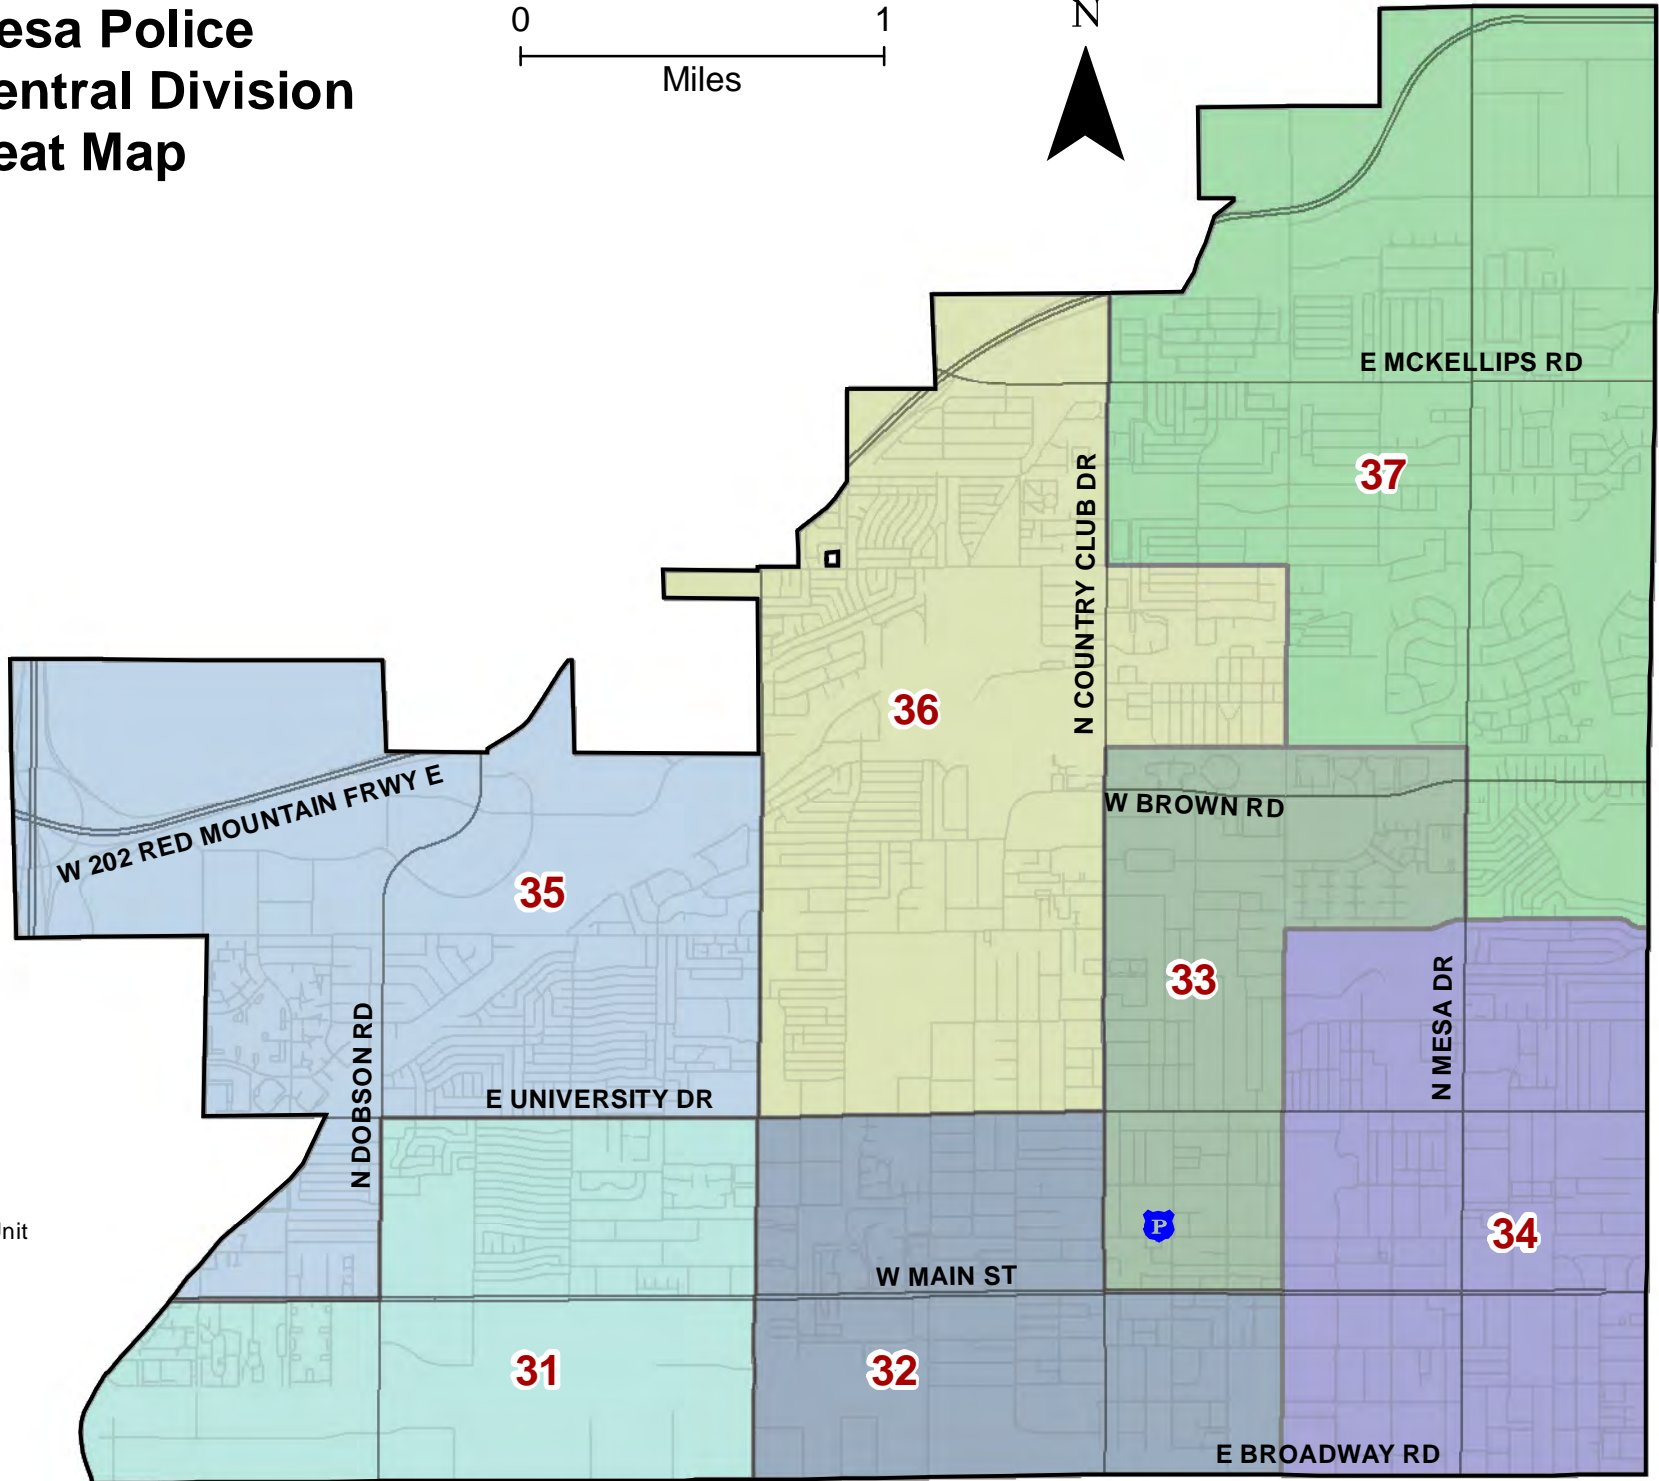

Mesa Police Central Division Beat Map

- Police Station
- Arterial Road
- Street
- Beat Border

Created By:
Mesa Police Compstat Unit
July 30, 2015

The City of Mesa makes no claims concerning the accuracy of this map nor assumes any liability resulting from the use of the information herein.