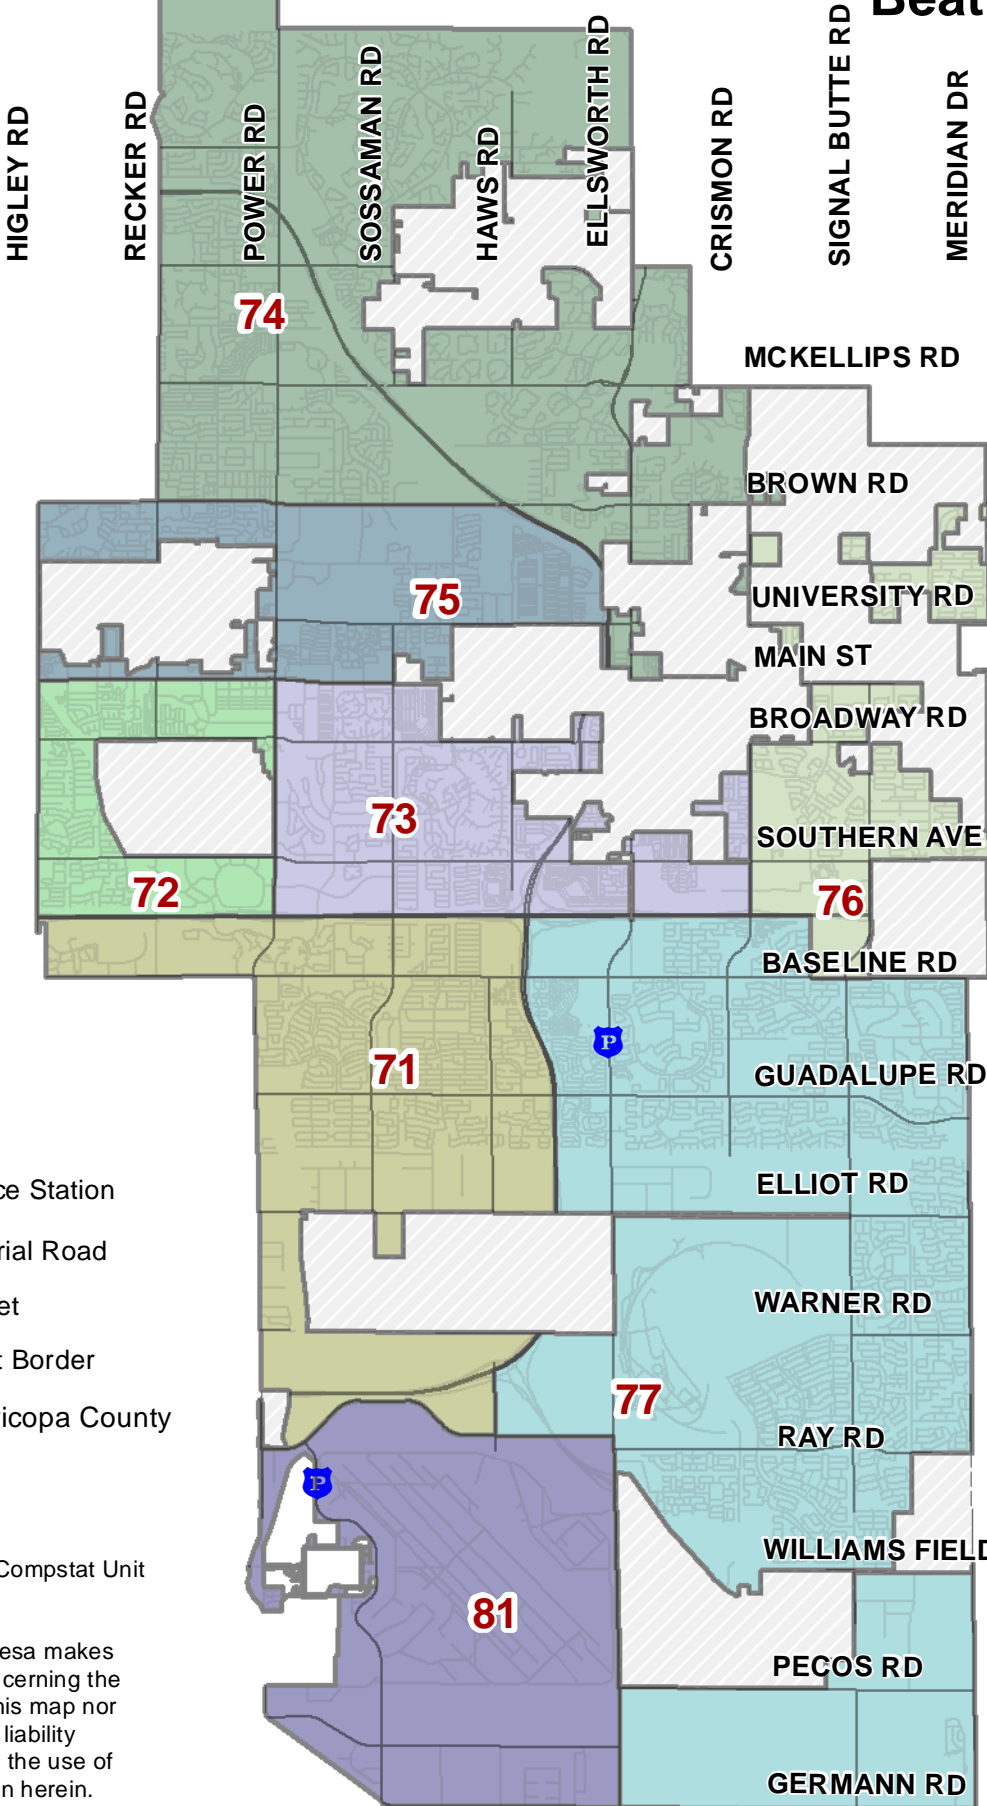

# Mesa Police Superstition Division Beat Map

- Police Station
- Arterial Road
- Street
- Beat Border
- Maricopa County

Created By:  
Mesa Police Compstat Unit  
July 30, 2015

The City of Mesa makes no claims concerning the accuracy of this map nor assumes any liability resulting from the use of the information herein.