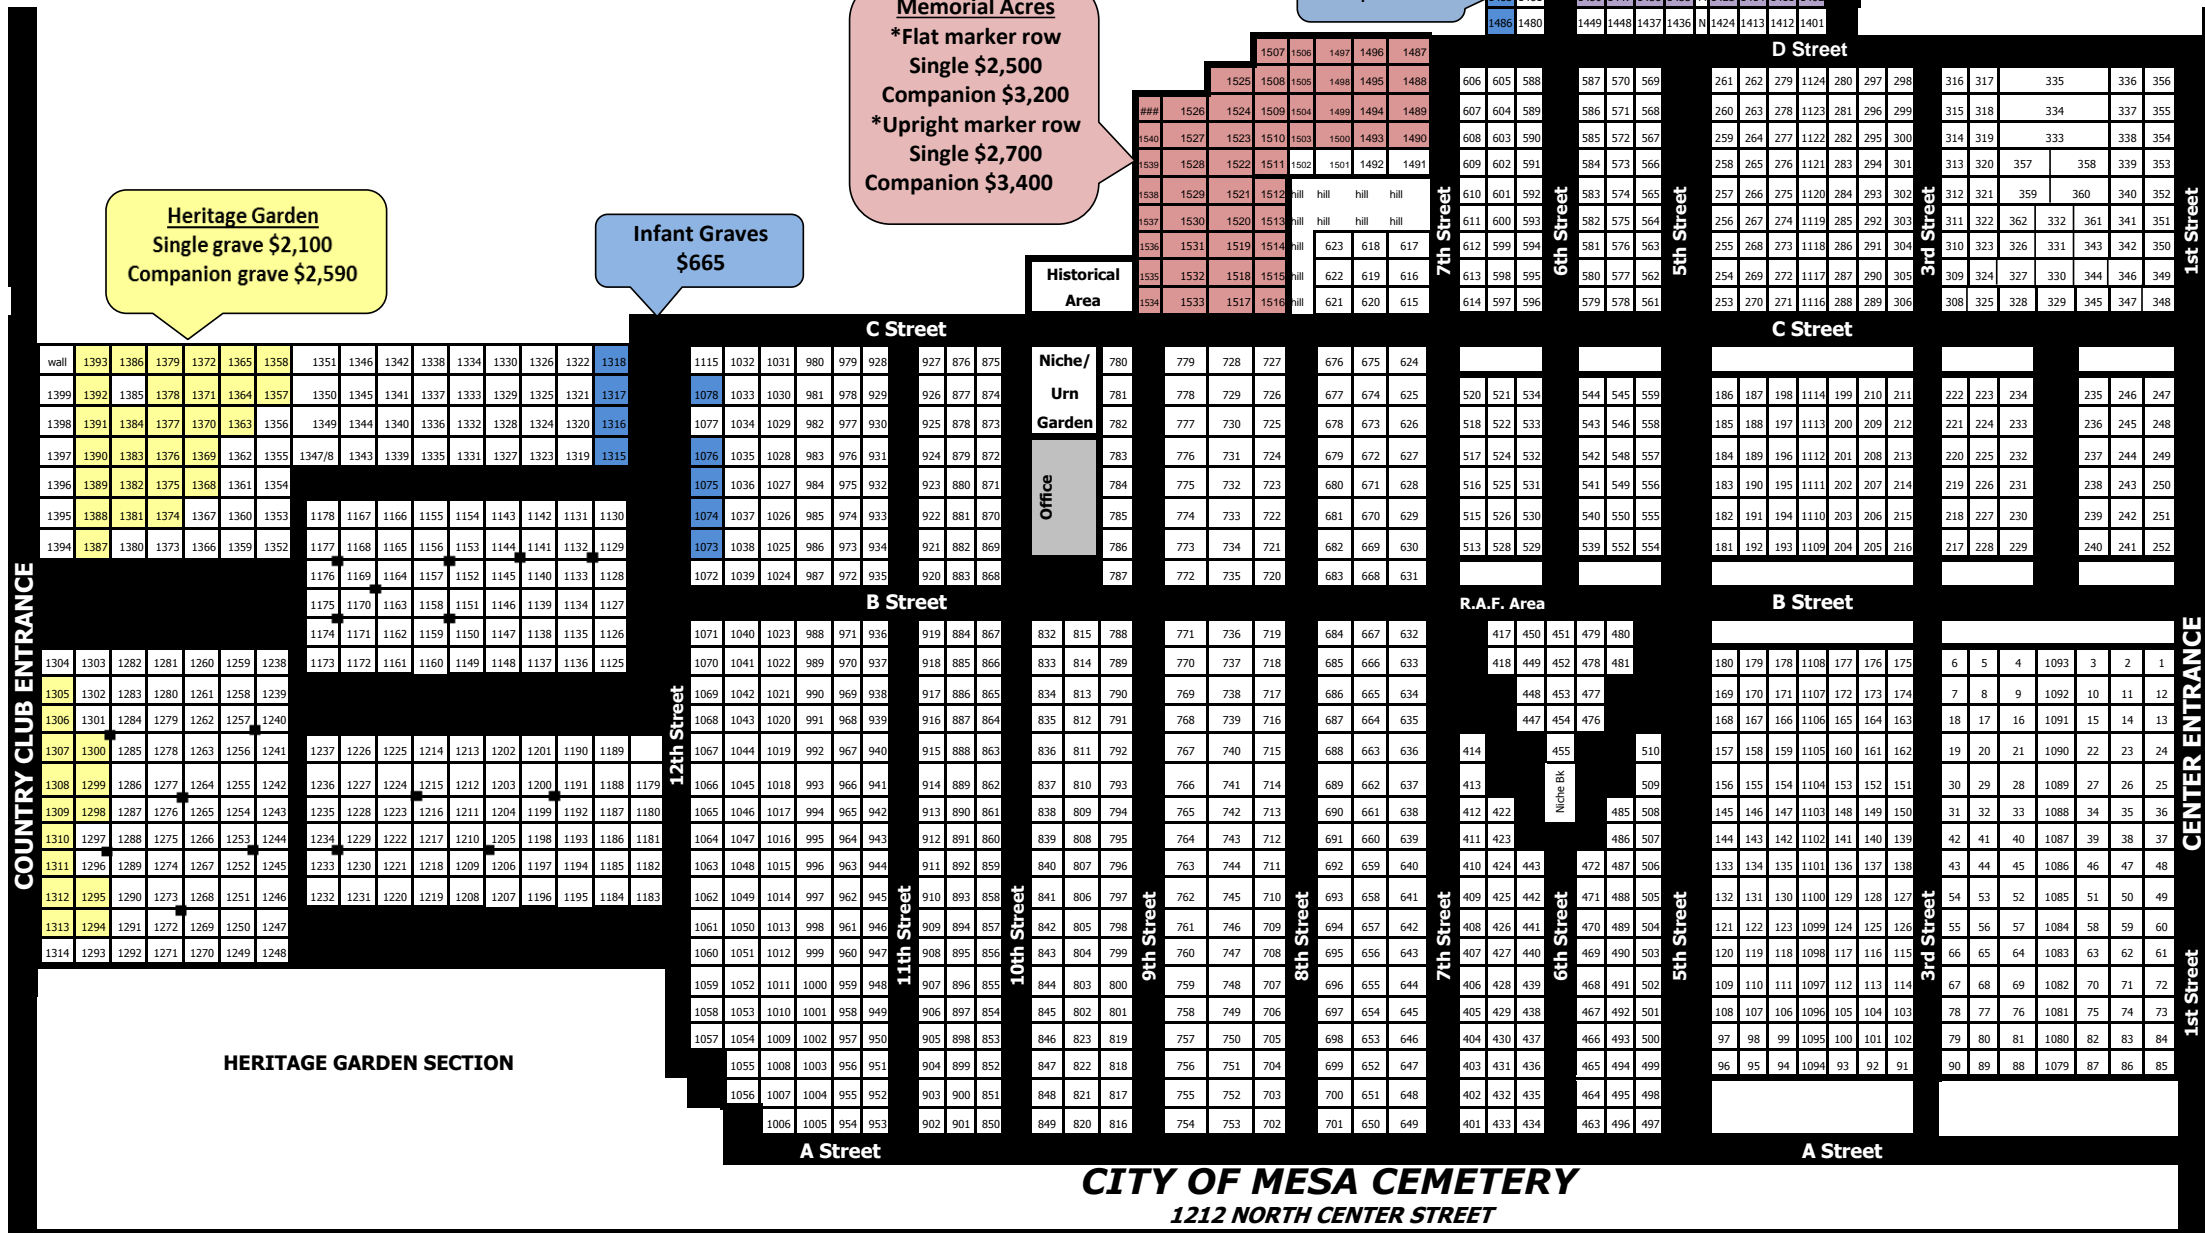

- BLOCKS WITH GRAVES FOR SALE IN HERITAGE GARDEN
- BLOCKS WITH GRAVES FOR SALE IN MEMORIAL ACRES
- BLOCKS WITH GRAVES FOR SALE IN NORTH VIEW
- BLOCKS WITH INFANT GRAVES FOR SALE

**\*\*NOTE: THERE ARE 24 ADULT GRAVES IN EACH BLOCK\*\***

**Heritage Garden**  
Single grave \$2,100  
Companion grave \$2,590

**Infant Graves**  
\$665

**Memorial Acres**  
\*Flat marker row  
Single \$2,500  
Companion \$3,200  
\*Upright marker row  
Single \$2,700  
Companion \$3,400

**Infant Graves**  
\$690

**North View**  
\*Flat marker row  
Single \$2,400  
Companion \$3,100

**CITY OF MESA CEMETERY**  
1212 NORTH CENTER STREET

COUNTRY CLUB ENTRANCE

CENTER ENTRANCE

HERITAGE GARDEN SECTION

Historical Area  
Niche/ Urn Garden  
Office

R.A.F. Area