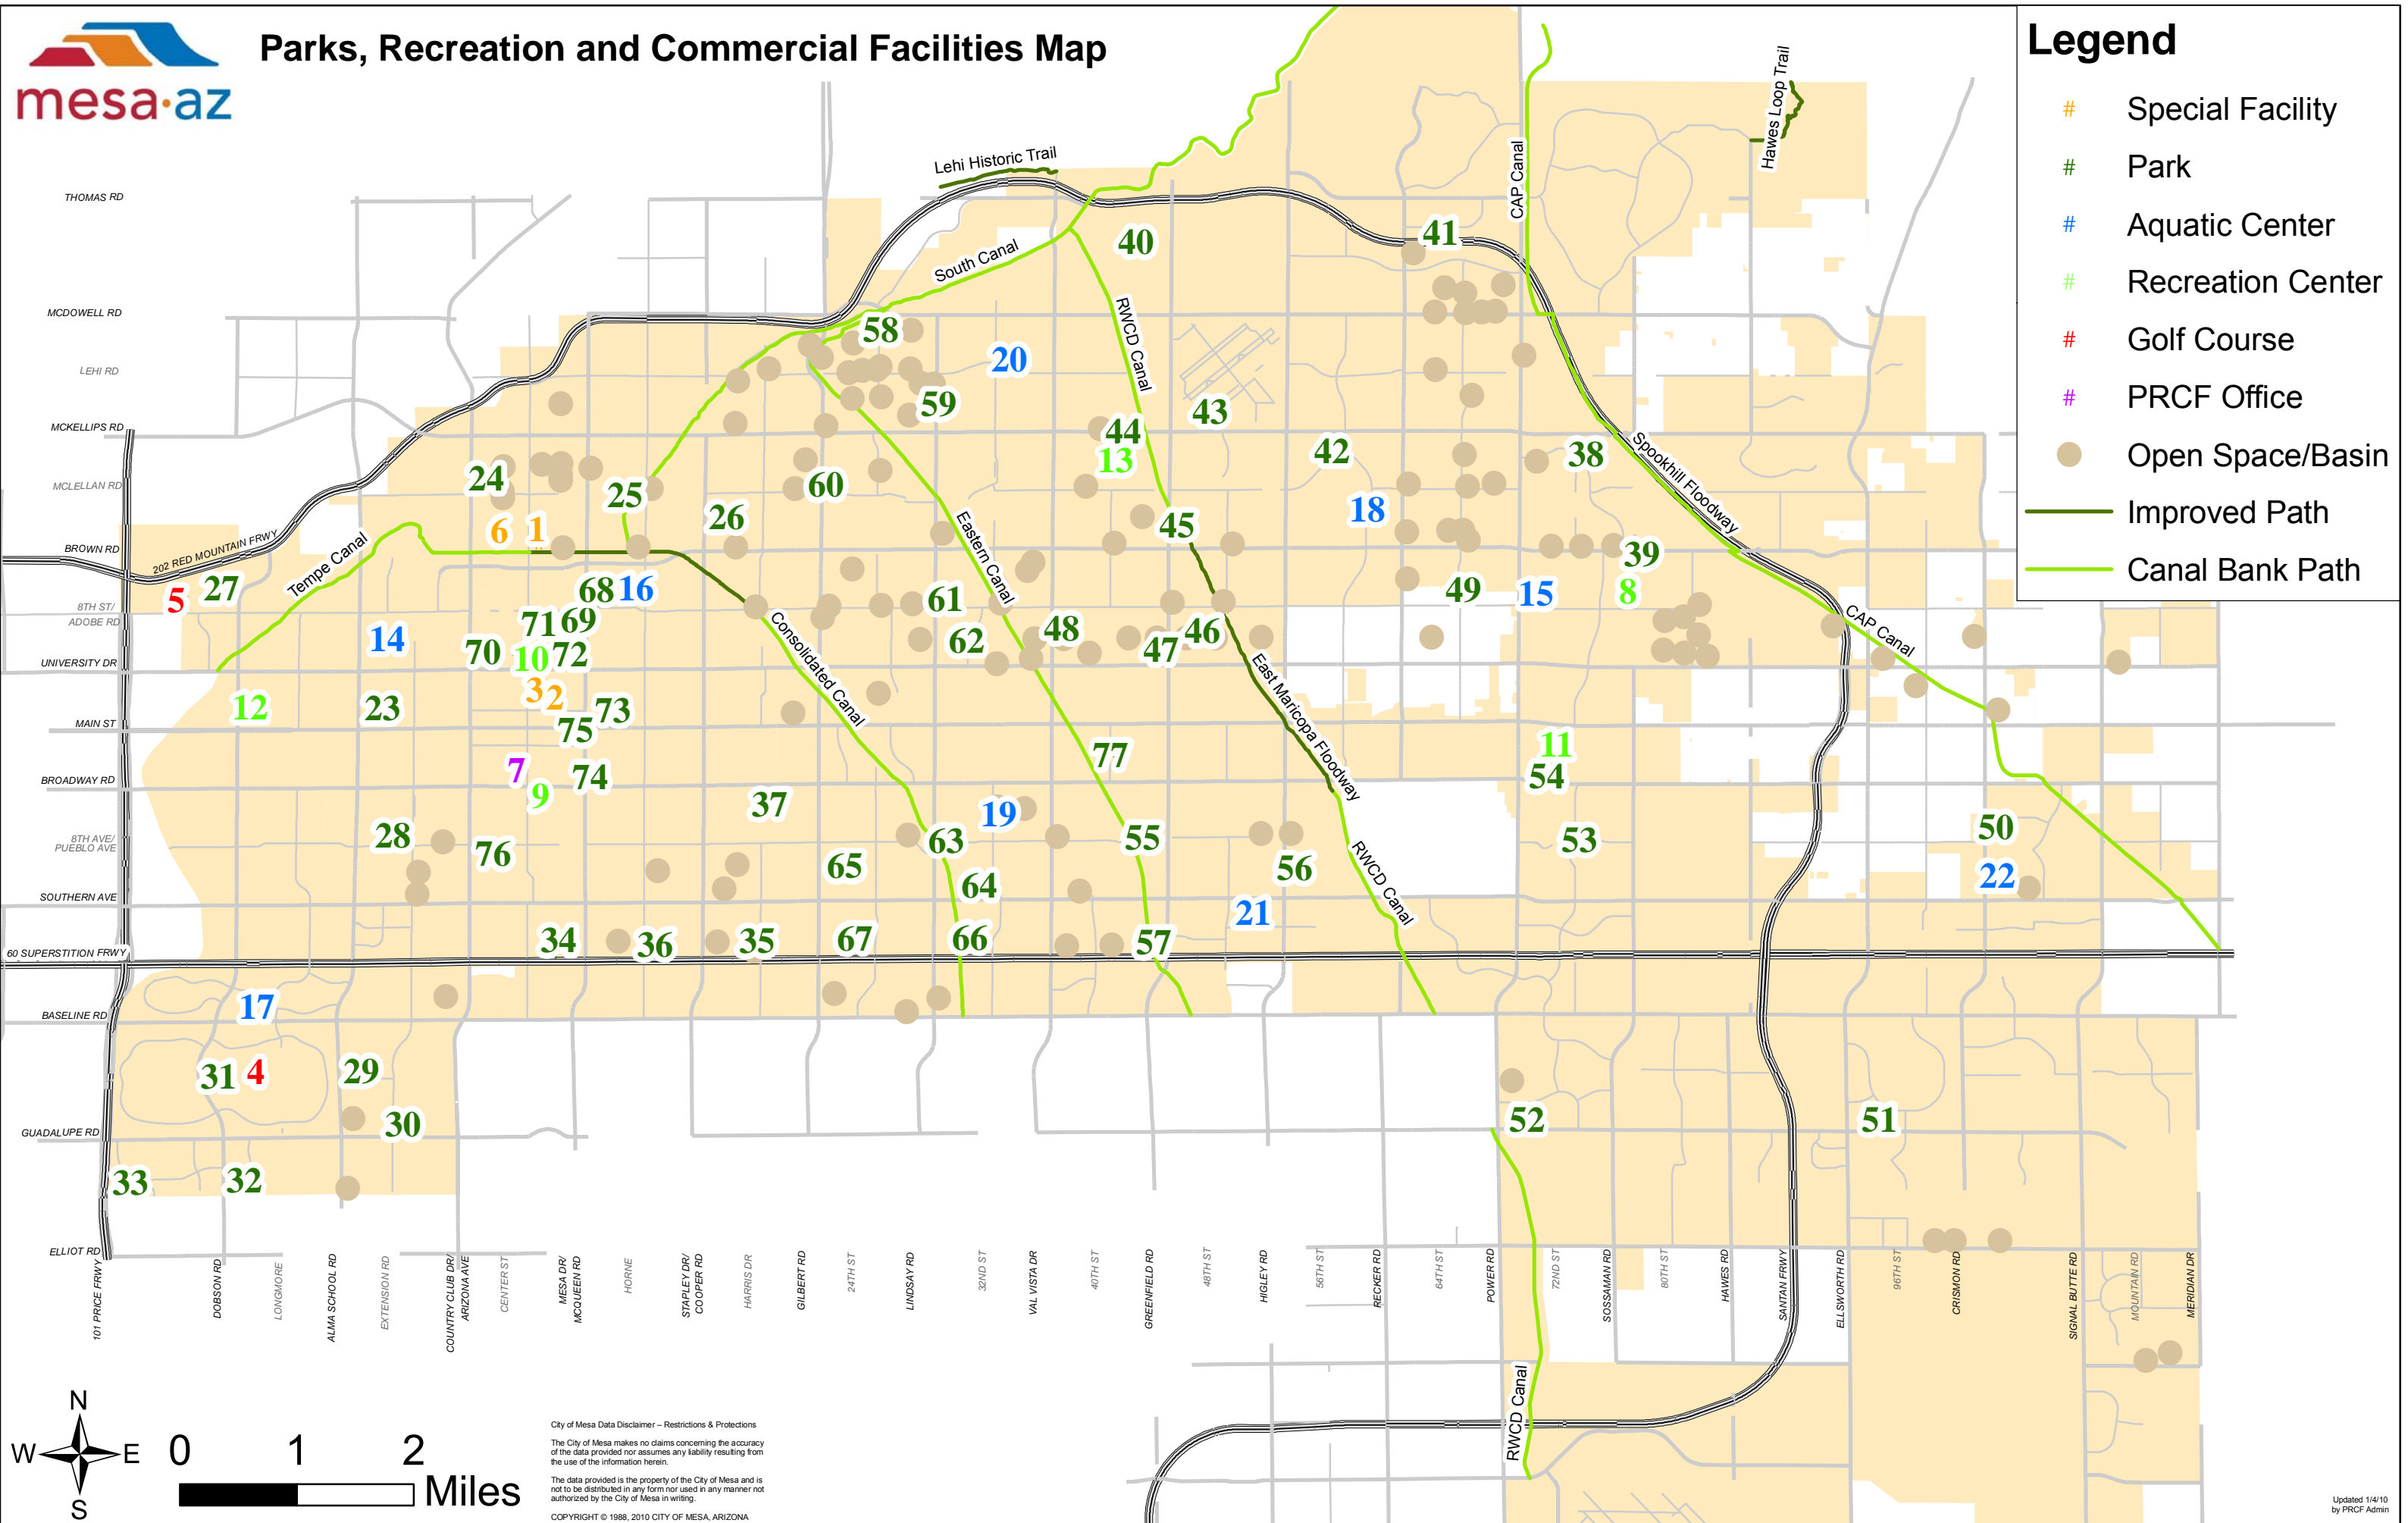

Parks, Recreation and Commercial Facilities Map

Legend

- # Special Facility
- # Park
- # Aquatic Center
- # Recreation Center
- # Golf Course
- # PRCF Office
- Open Space/Basin
- Improved Path
- Canal Bank Path

Map ID	Facility Name	Type	Address
1	Hohokam Stadium	Special Facility	1235 N Center St
2	Convention Center	Special Facility	263 N Center St
3	Mesa Amphitheatre	Special Facility	201 N Center St
4	Dobson Ranch Golf Course	Golf Course	2155 S Dobson Rd
5	Riverview Golf Course	Golf Course	2202 W 8th St
6	Cemetery	Special Facility	1212 N Center St
7	PRCF Office	PRCF Office	200 S Center St, Bldg 1
8	Red Mountain Multigenerational Center	Recreation Center	7550 E Adobe Rd
9	Broadway Recreation Center	Recreation Center	59 E Broadway Rd
10	Washington Activity Center	Recreation Center	44 E 5th St
11	Jefferson Recreation Center	Recreation Center	120 S Jefferson St
12	Webster Recreation Center	Recreation Center	202 N Sycamore
13	Gene Autry Tennis Complex	Recreation Center	4125 E McKellips Rd
14	Carson Pool	Aquatic Center	525 N Westwood St
15	Fremont Pool	Aquatic Center	1001 N Power Rd
16	Kino Pool	Aquatic Center	848 N Horne
17	Rhodes Pool	Aquatic Center	1860 S Longmore
18	Shepherd Pool	Aquatic Center	1407 N Alta Mesa
19	Taylor Pool	Aquatic Center	705 S 32nd St
20	Stapley Pool	Aquatic Center	3250 E Hermosa Vista
21	Brimhall Pool	Aquatic Center	4949 E Southern Ave
22	Skyline Pool	Aquatic Center	845 S Crismon Rd
23	Beverly Park	Park	115 N Beverly St
24	Whitman Park	Park	1750 N Grand
25	Park of the Canals	Park	1710 N Horne
26	Candlelight Park	Park	1450 N Barkley
27	Riverview Park	Park	2100 W 8th St
28	Kleinman Park	Park	710 S Extension Rd
29	Woodglen Park	Park	2342 S Beverly
30	Rancho Del Mar Park	Park	748 W Guadalupe Rd
31	Dobson Ranch Park	Park	2359 S Dobson Rd
32	Palo Verde Park	Park	3135 S Dobson Rd
33	Carriage Lane Park	Park	3140 S. Carriage Ln
34	Heritage Park	Park	1501 S Pima
35	Emerald Park	Park	1455 S Harris Dr
36	Sherwood Park	Park	1453 S Horne
37	Reed Park	Park	1631 E Broadway Rd
38	Falcon Hill Park	Park	7222 E Jensen
39	Red Mountain Park	Park	7745 E Brown Rd
40	Quail Run Park	Park	4155 E Virginia St
41	Summit Park	Park	6237 E Virginia St
42	Alta Mesa Park	Park	1910 N Alta Mesa Dr
43	Falcon Field Park	Park	4800 E Falcon Dr
44	Gene Autry Park	Park	4125 E McKellips Rd

Symbols

R3	Reservable Ramadas
N	Urban Fishing Program
	Off-Leash Dog Area

R3

N

R3

R3

R3

N

R3

R3

R3

R3