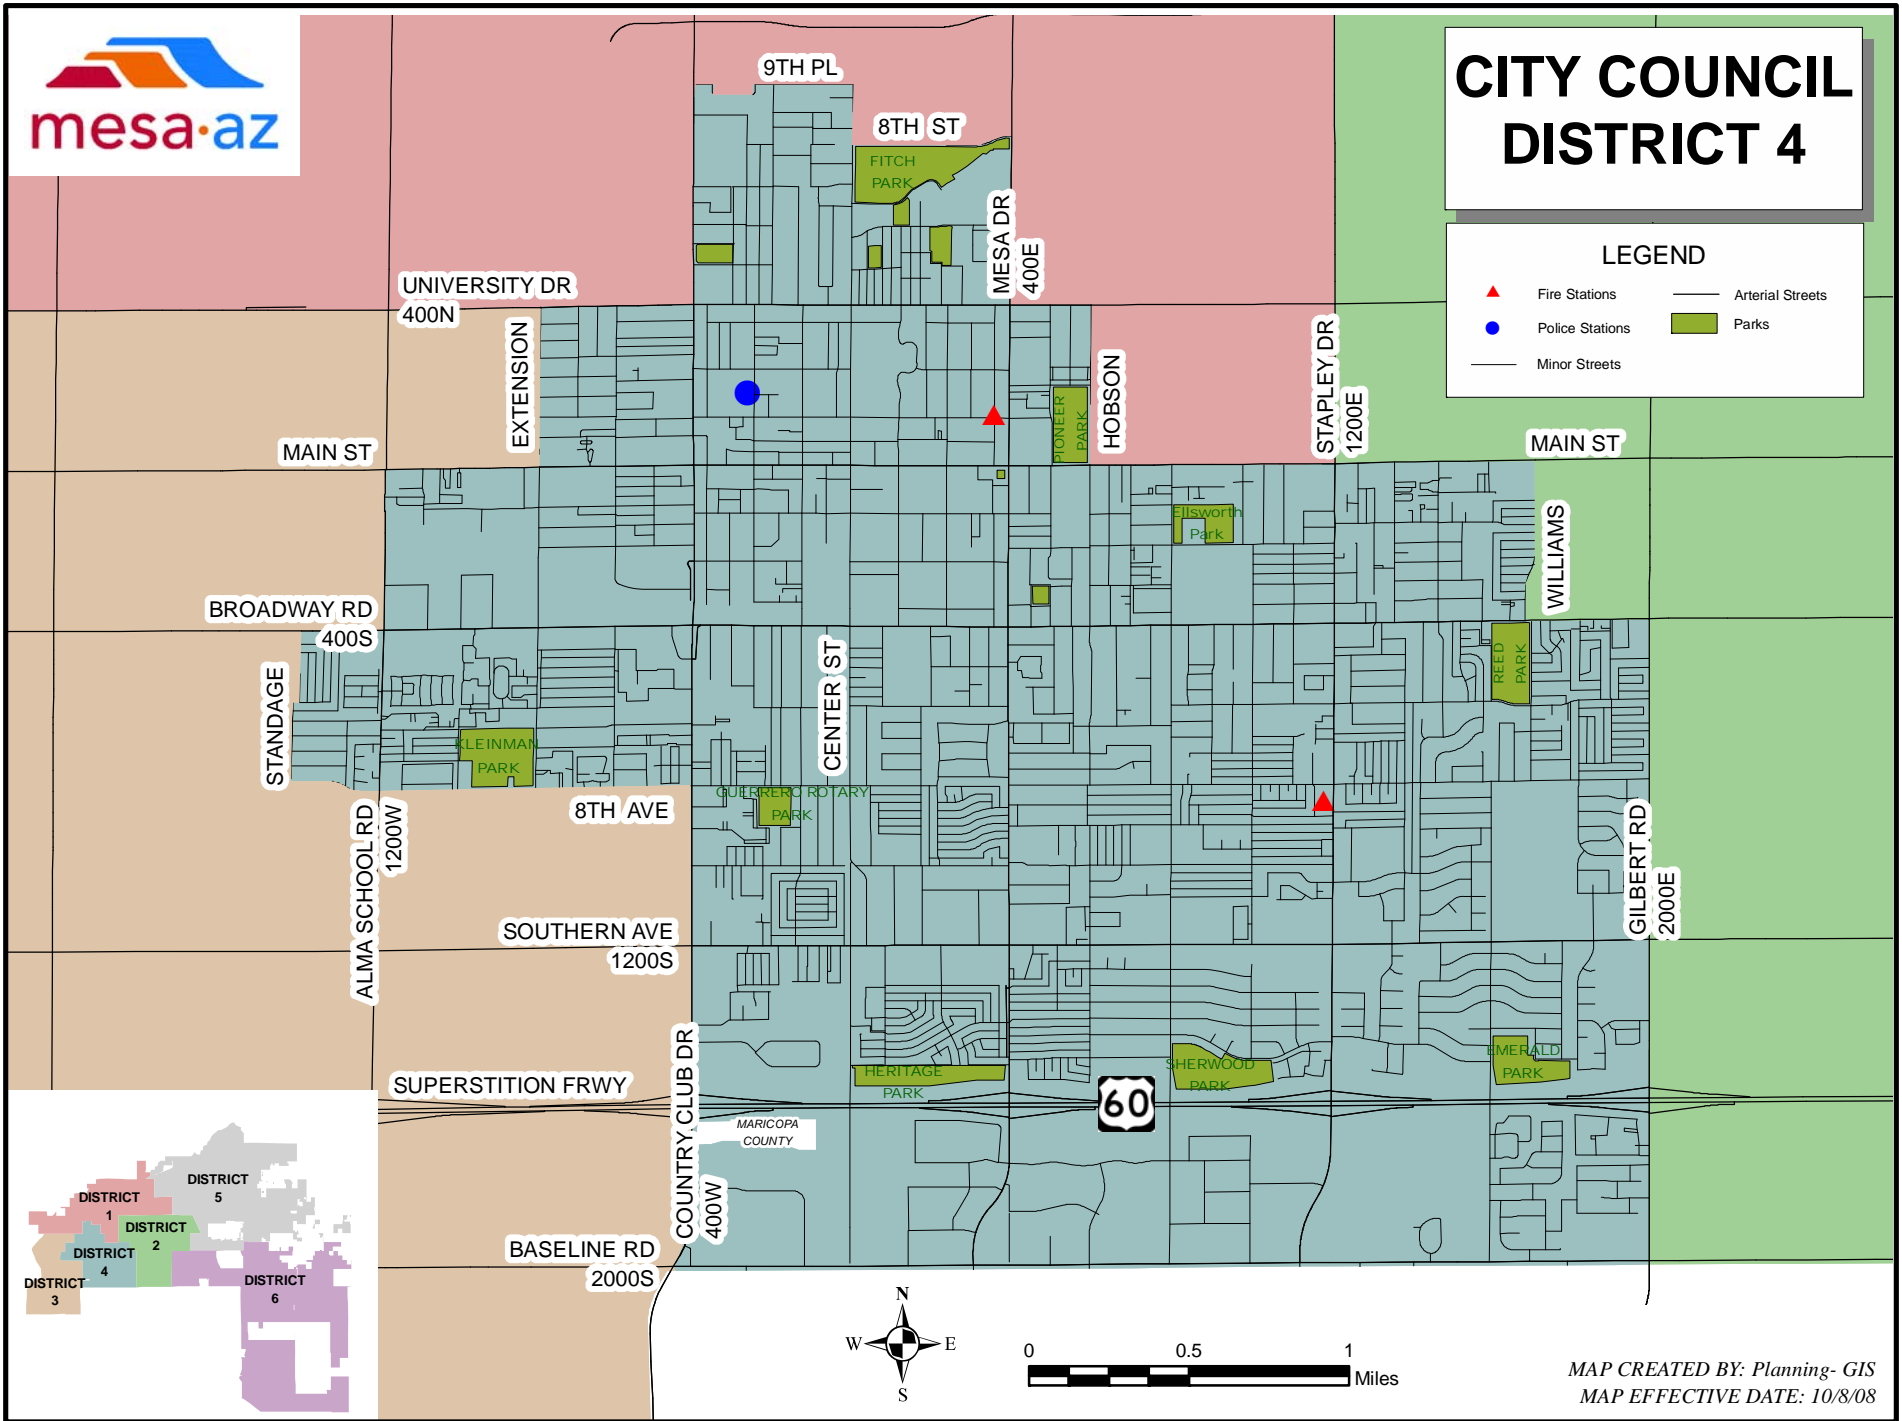

CITY COUNCIL DISTRICT 4

LEGEND

- ▲ Fire Stations
- Police Stations
- Minor Streets
- Arterial Streets
- Parks

MAP CREATED BY: Planning- GIS
MAP EFFECTIVE DATE: 10/8/08