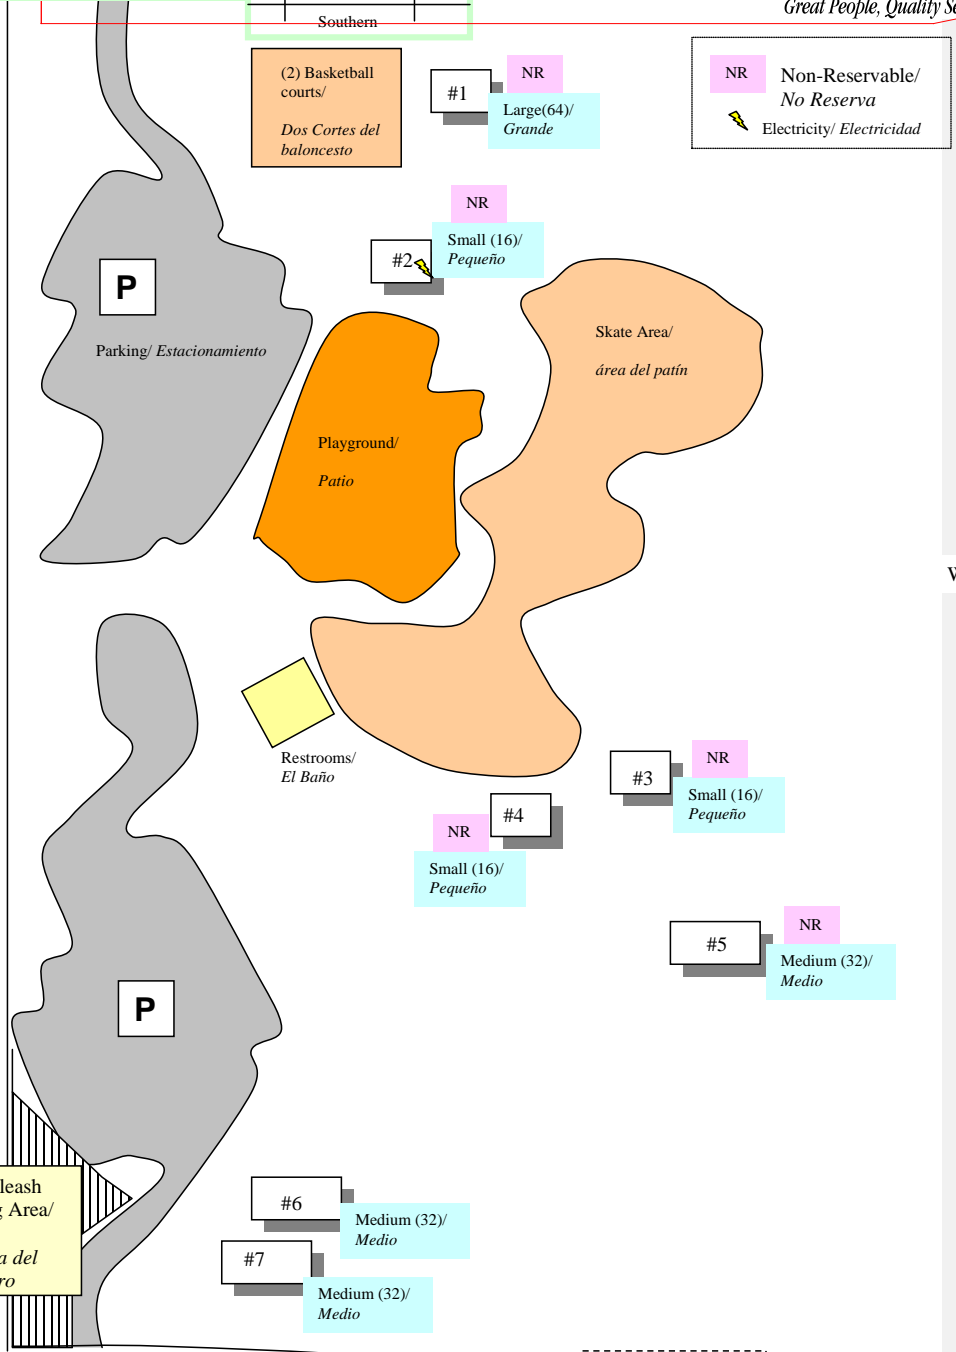

REED PARK
1601 E Broadway

Comment [JOA1]: On-Leash Dog Area

Williams

On-leash
Dog Area/
Area del
Perro

6th Avenue

Map not to scale 12/11/2002