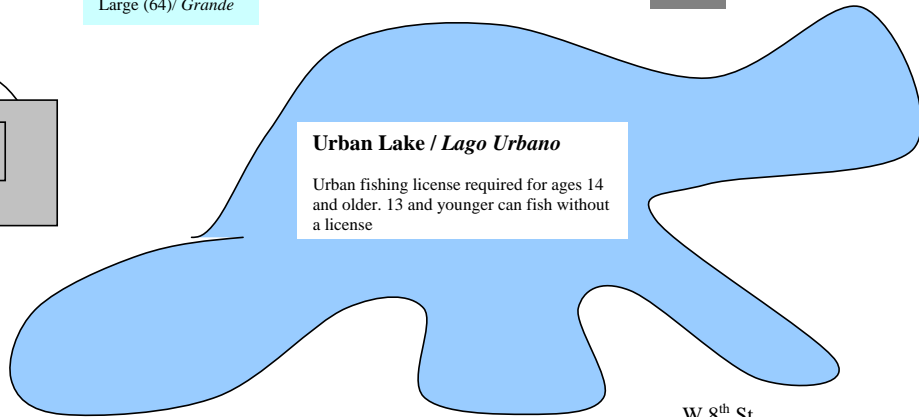

#1
Large (64) / Grande

Small (16) /
Pequeño
#3

N Dobson Rd

N Riverview

P

P

Soccer Field /
Fútbol

#2
Small (24) /
Pequeño

Urban Lake / Lago Urbano

Urban fishing license required for ages 14 and older. 13 and younger can fish without a license

W 8th St