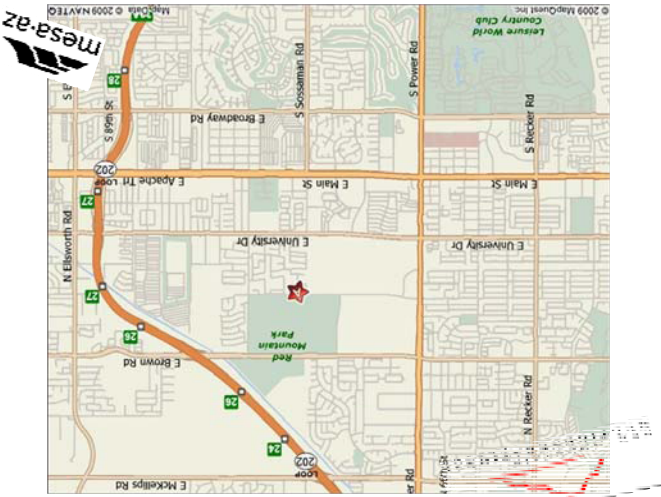

City of Mesa  
 Red Mountain Multigenerational Center  
 7550 East Adobe Road

**From the US 60:** Exit at Power; north on Power; east on Adobe. **From the Red Mtn Fwy (202):** Exit at east on Adobe. **From the San Tan (202):** Exit on University; west on University; west on Brown; west on Brown; south on 80th St; west on Adobe. **From the San Tan (202):** Exit on University; west on University; west on 80th St; west on Adobe.