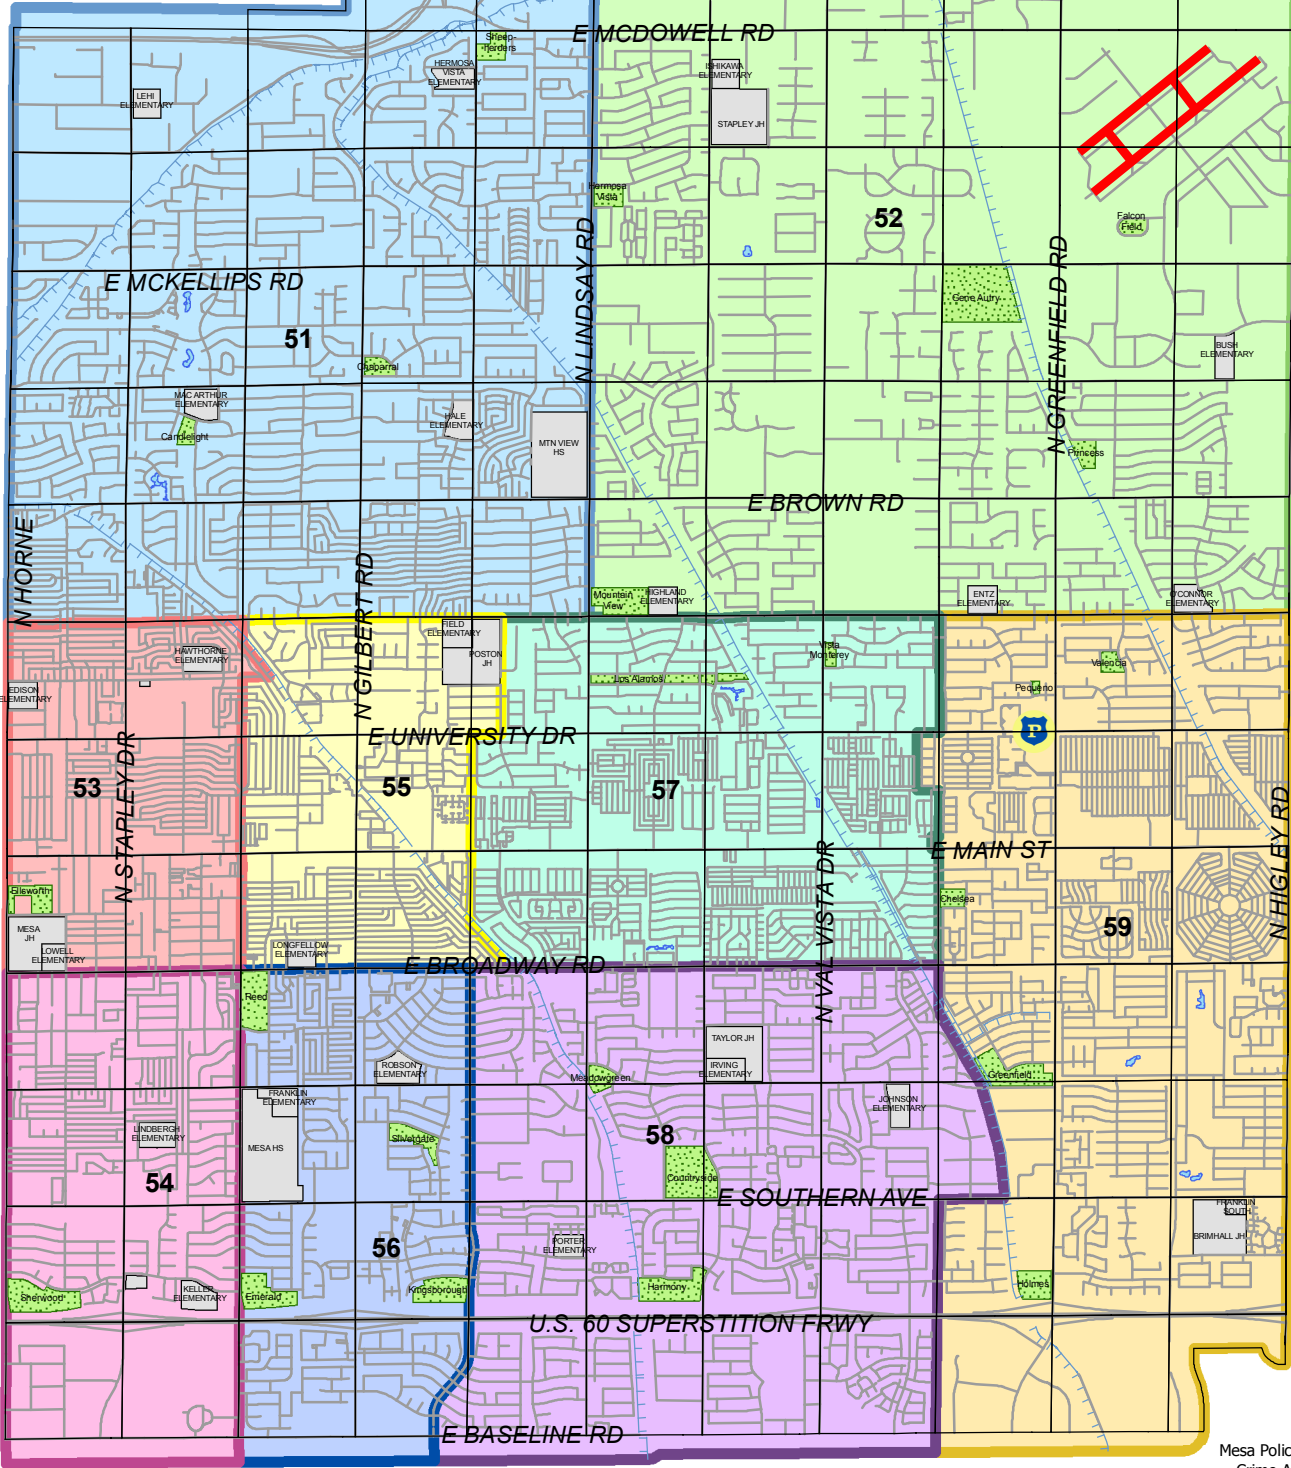

Red Mtn District/Beat Map

AK

Legend

- Substation
- Airports
- Grids
- Streets
- Drainage
- Parks
- Lakes
- Red Mtn Schools

Red Mtn Beats

- 51
- 52
- 53
- 54
- 55
- 56
- 57
- 58
- 59

0 0.2 0.4 0.8 Miles

AG

AF

AE

AD

AC

AB

AA

BA

BB

BC

BD

BE

13 14 15 16 17 18 19 20 21 22 23