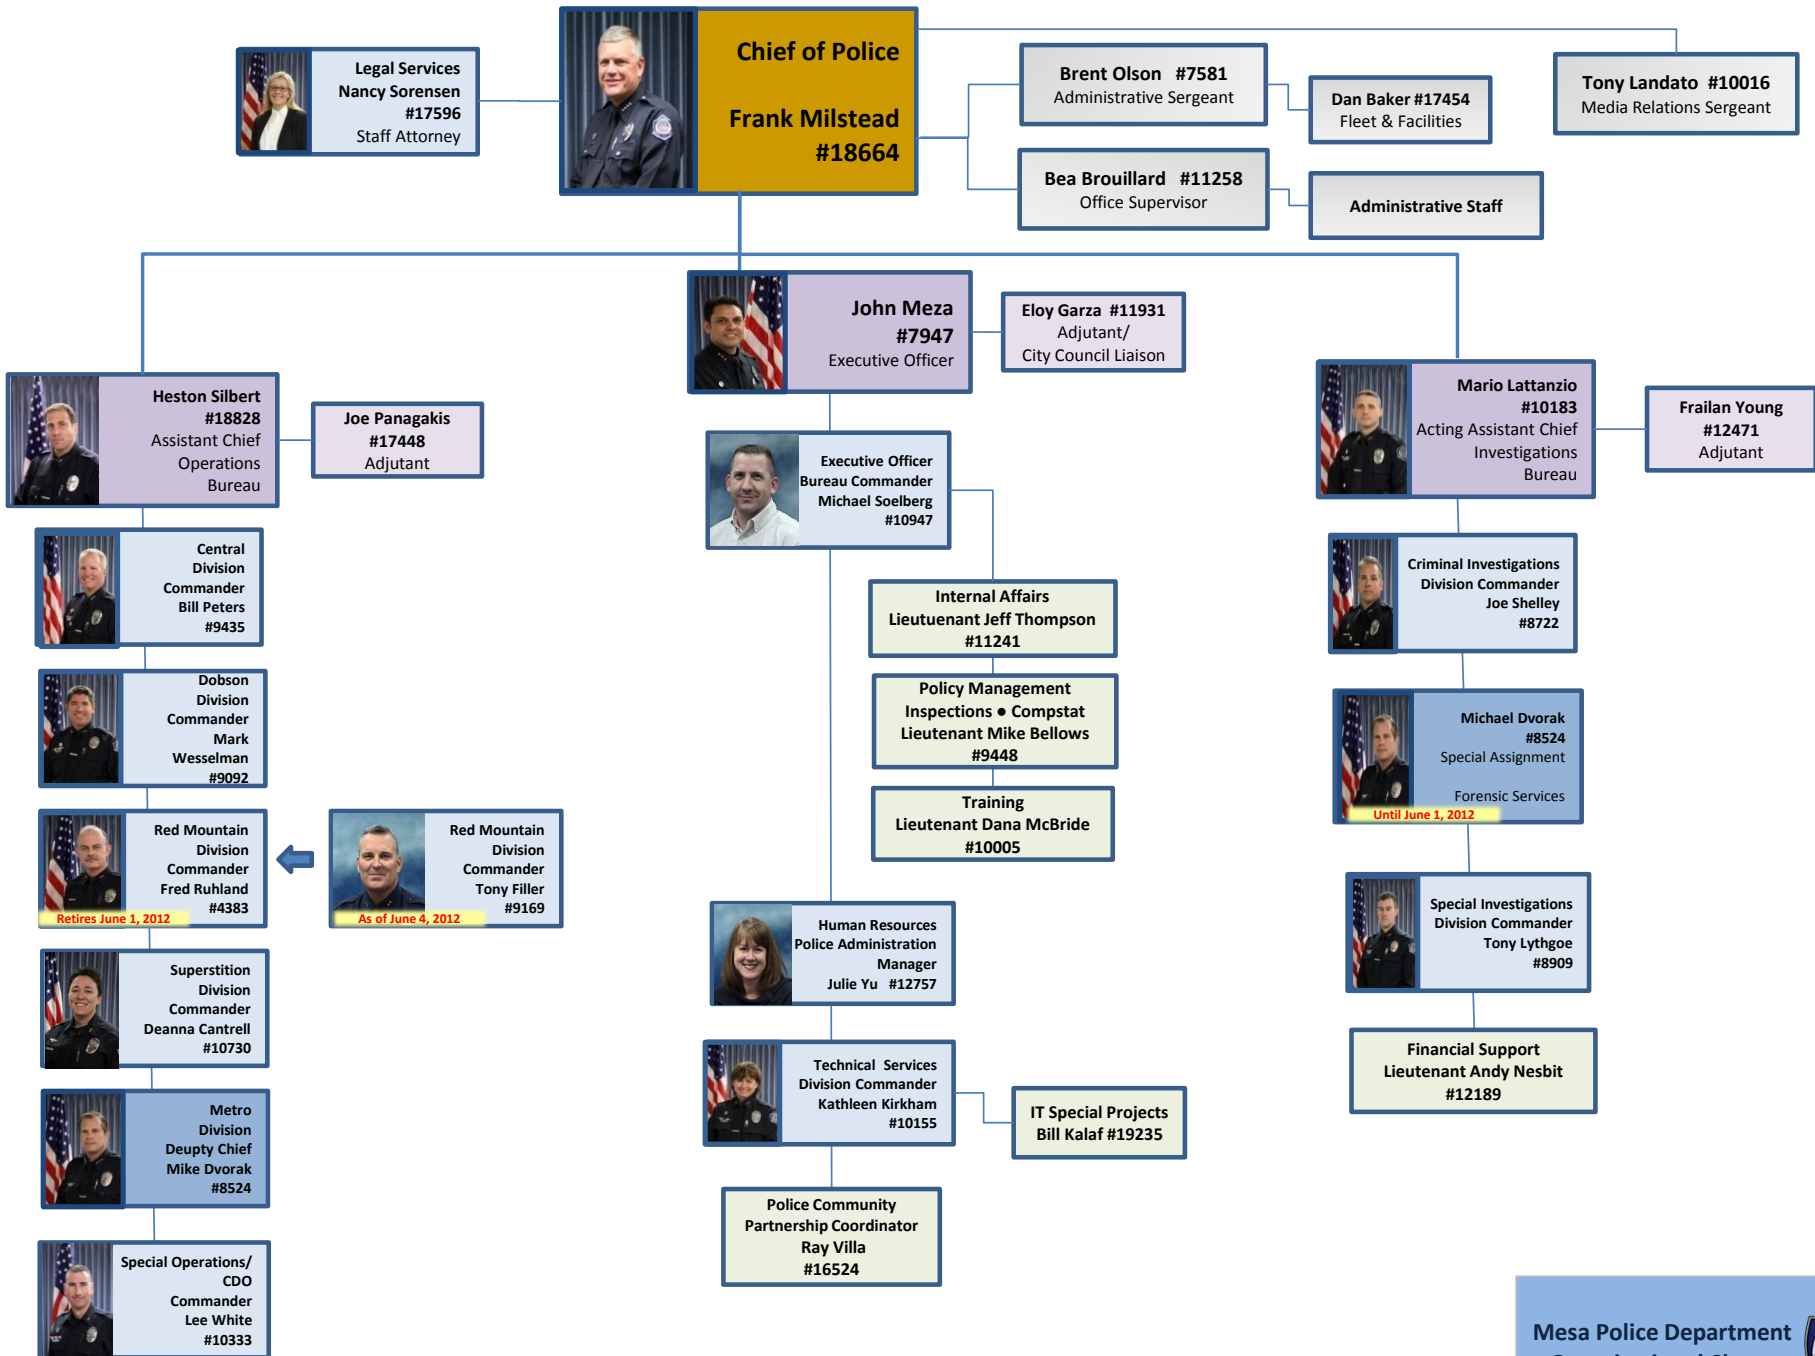

# Mesa Police Department

# Mesa Police Department Executive Officer Bureau - RC 571

# Mesa Police Department Operations Bureau - RC 572

# Mesa Police Department Investigations Bureau - RC 573