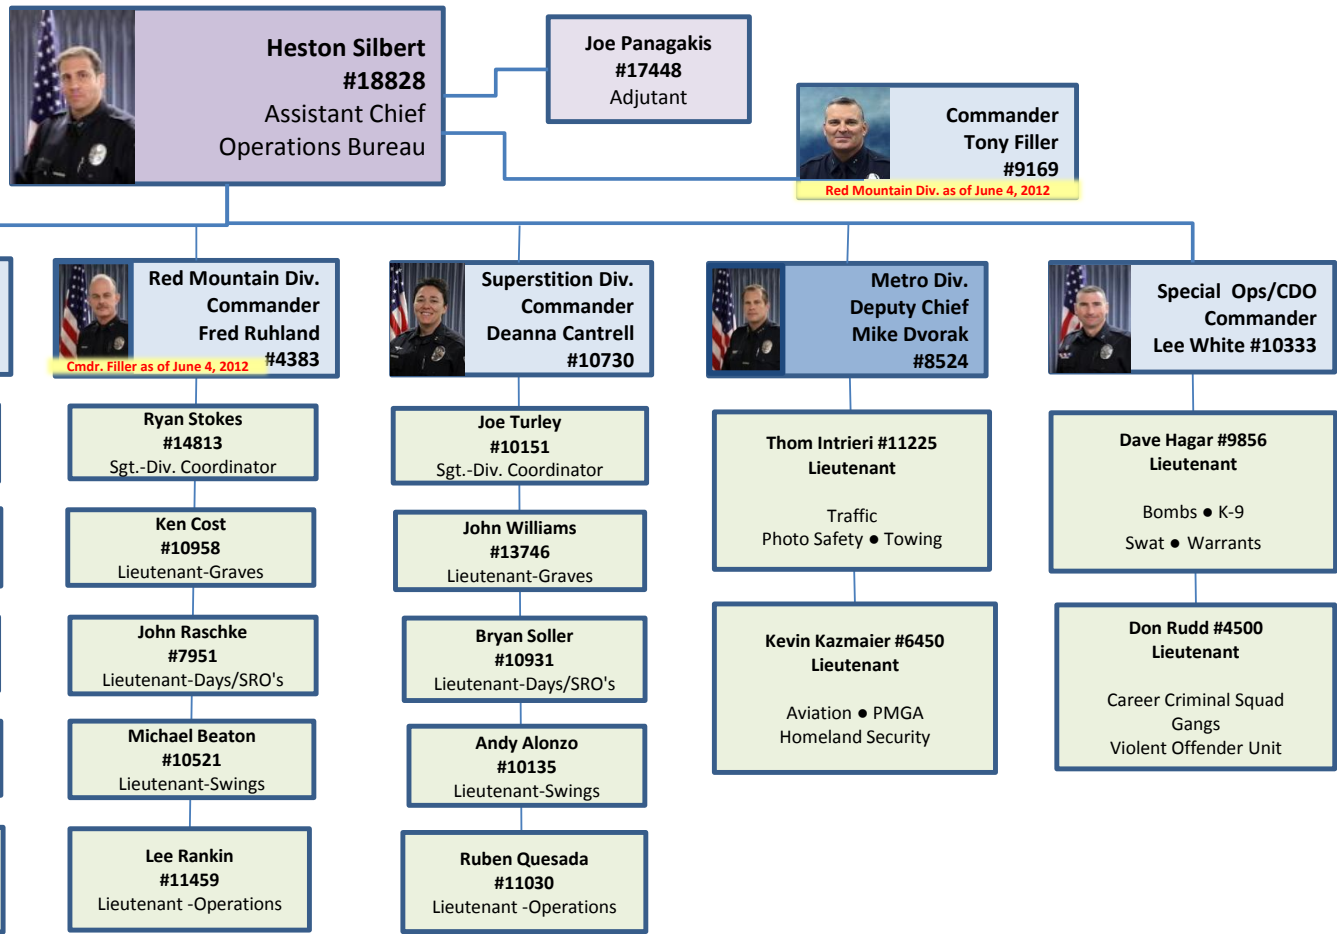

# Mesa Police Department

# Mesa Police Department Executive Officer Bureau - RC 571

# Mesa Police Department Operations Bureau - RC 572

# Mesa Police Department Investigations Bureau - RC 573