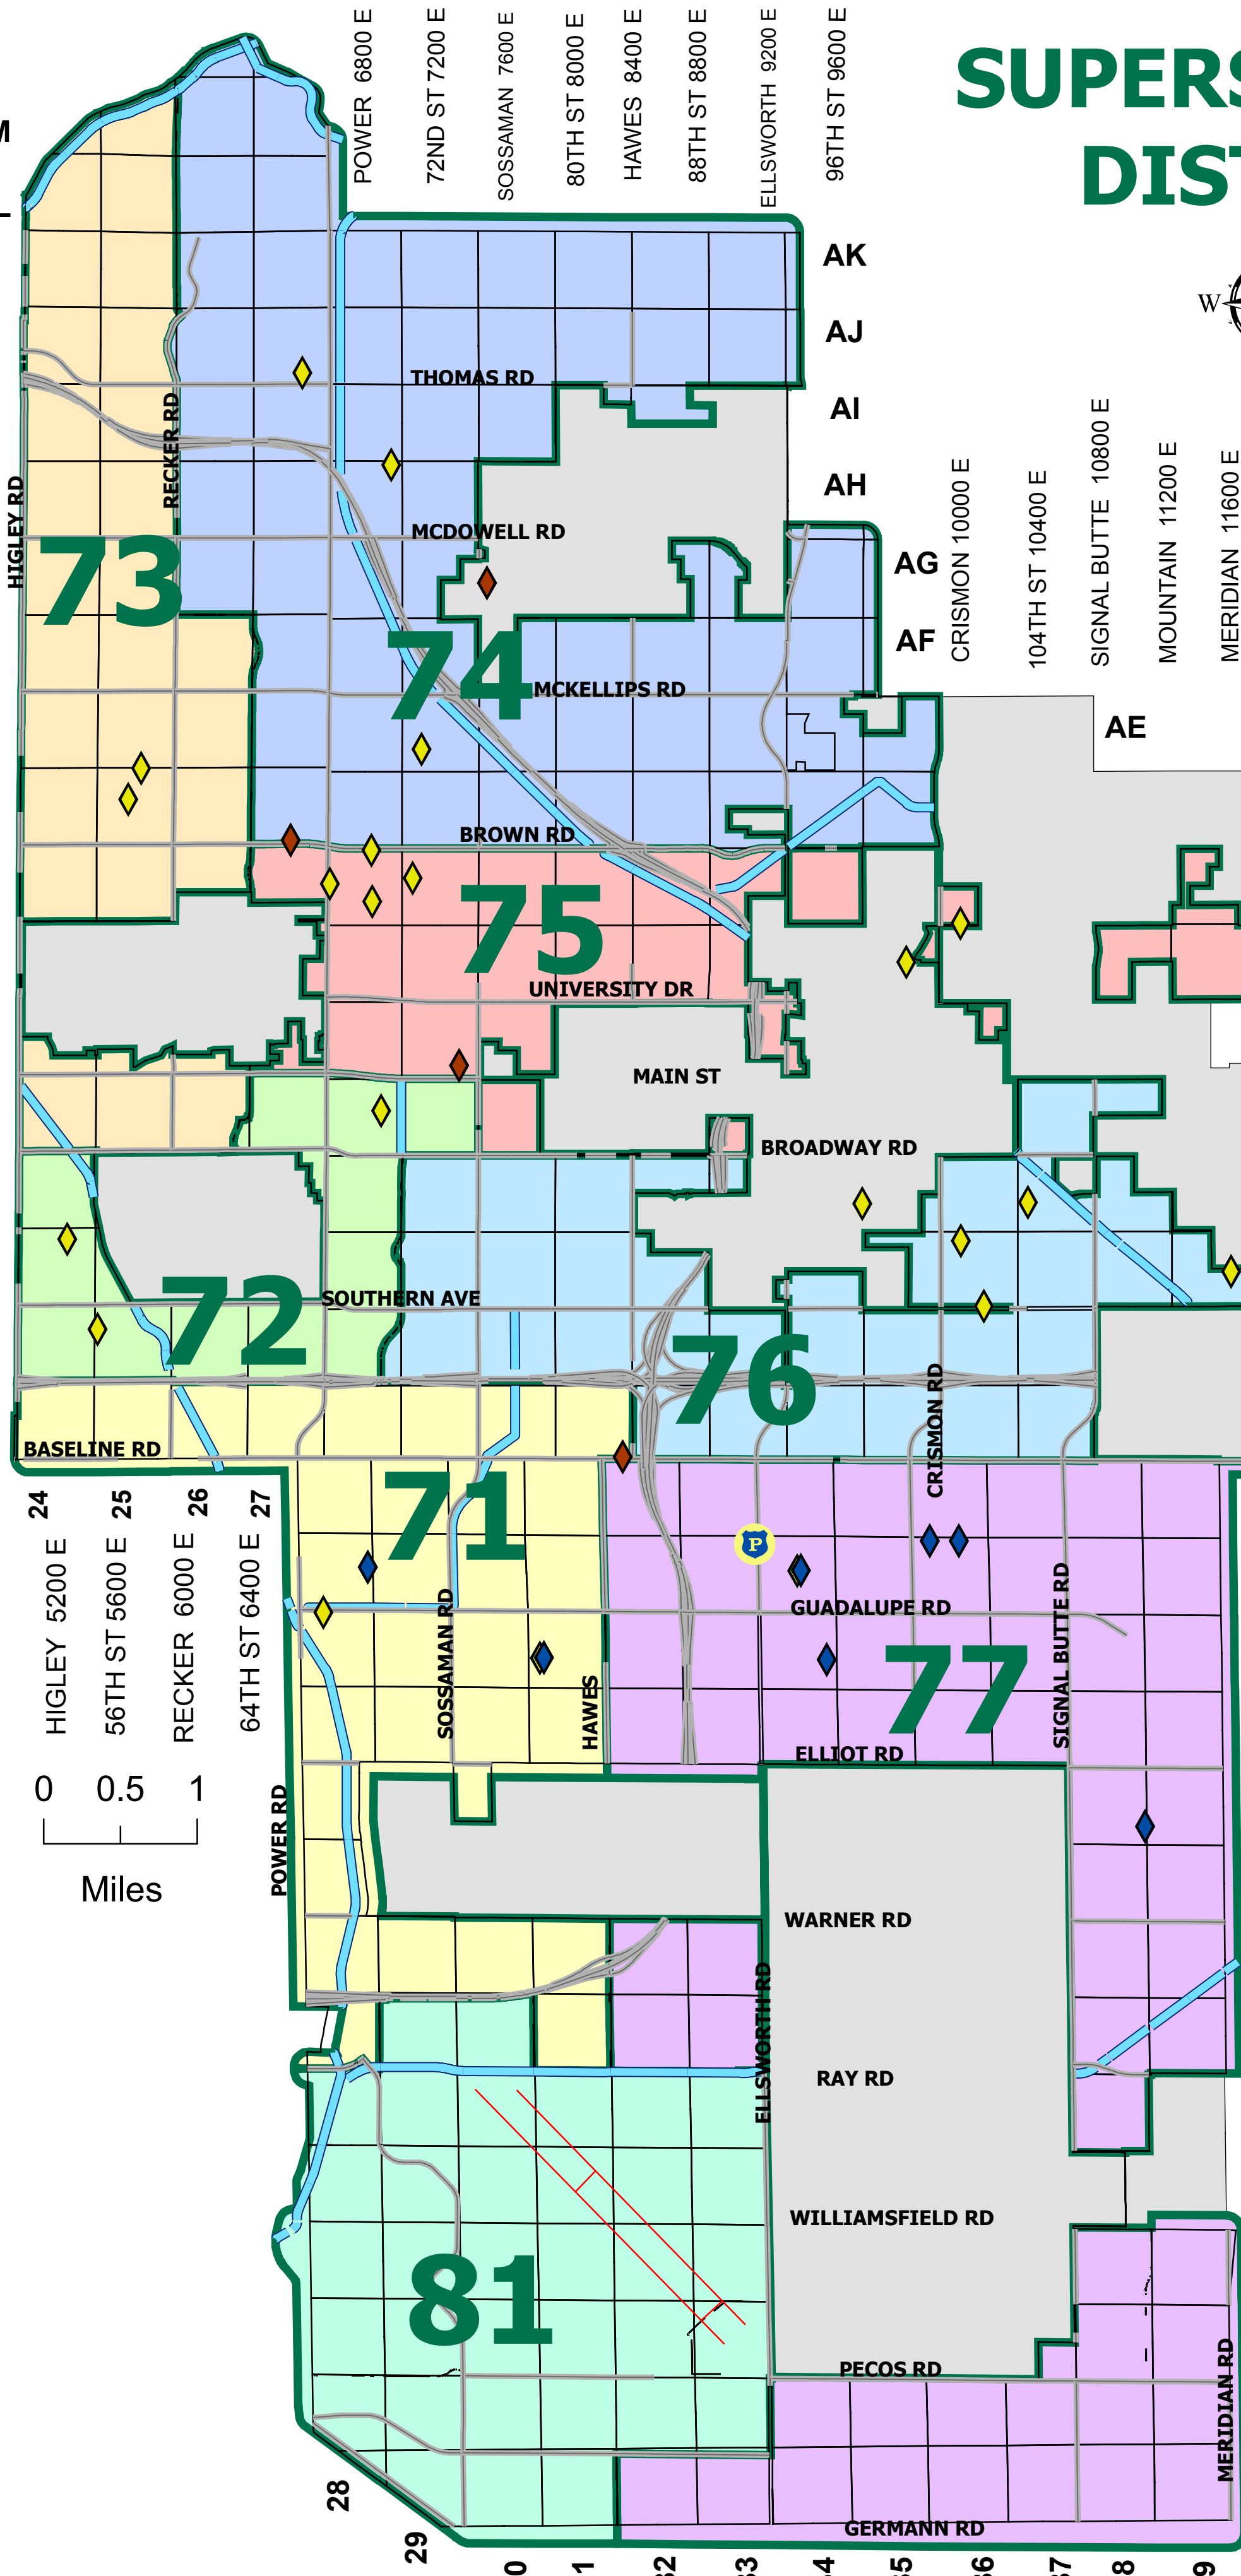

SUPERSTITION DISTRICT

4000 N OSBORN
 3600 N THOMAS
 3200 N OAK
 2800 N MCDOWELL
 2400 N LEHI
 2000 N MCKELLIPS
 1600 N MCCLELLAN
 1200 N BROWN
 0800 N 8TH ST
 0400 N UNIVERSITY
 0000 MAIN
 0400 S BROADWAY
 0800 S 8TH AVE
 1200 S SOUTHERN
 1600 S U.S. 60
 2000 S BASELINE

Legend

- Gilbert Public Schools
- Mesa Public Schools
- Charter Schools
- Police Station
- Drainage
- Arterial Streets
- Airport
- Super Grids

Super Beats

- 71
- 72
- 73
- 74
- 75
- 76
- 77
- 81
- County Islands

BF 2400 S MEDINA
 BG 2800 S GUADALUPE
 BH 3200 S
 BI 3600 S ELLIOT
 BJ 4000 S
 BK 4400 S WARNER
 BL 4800 S
 BM 5200 S RAY
 BN 5600 S
 BO 6000 S WILLIAMSFIELD
 BP 6400 S
 BQ 6800 S PECOS
 BR 7200 S
 BS 7600 S GERMANN