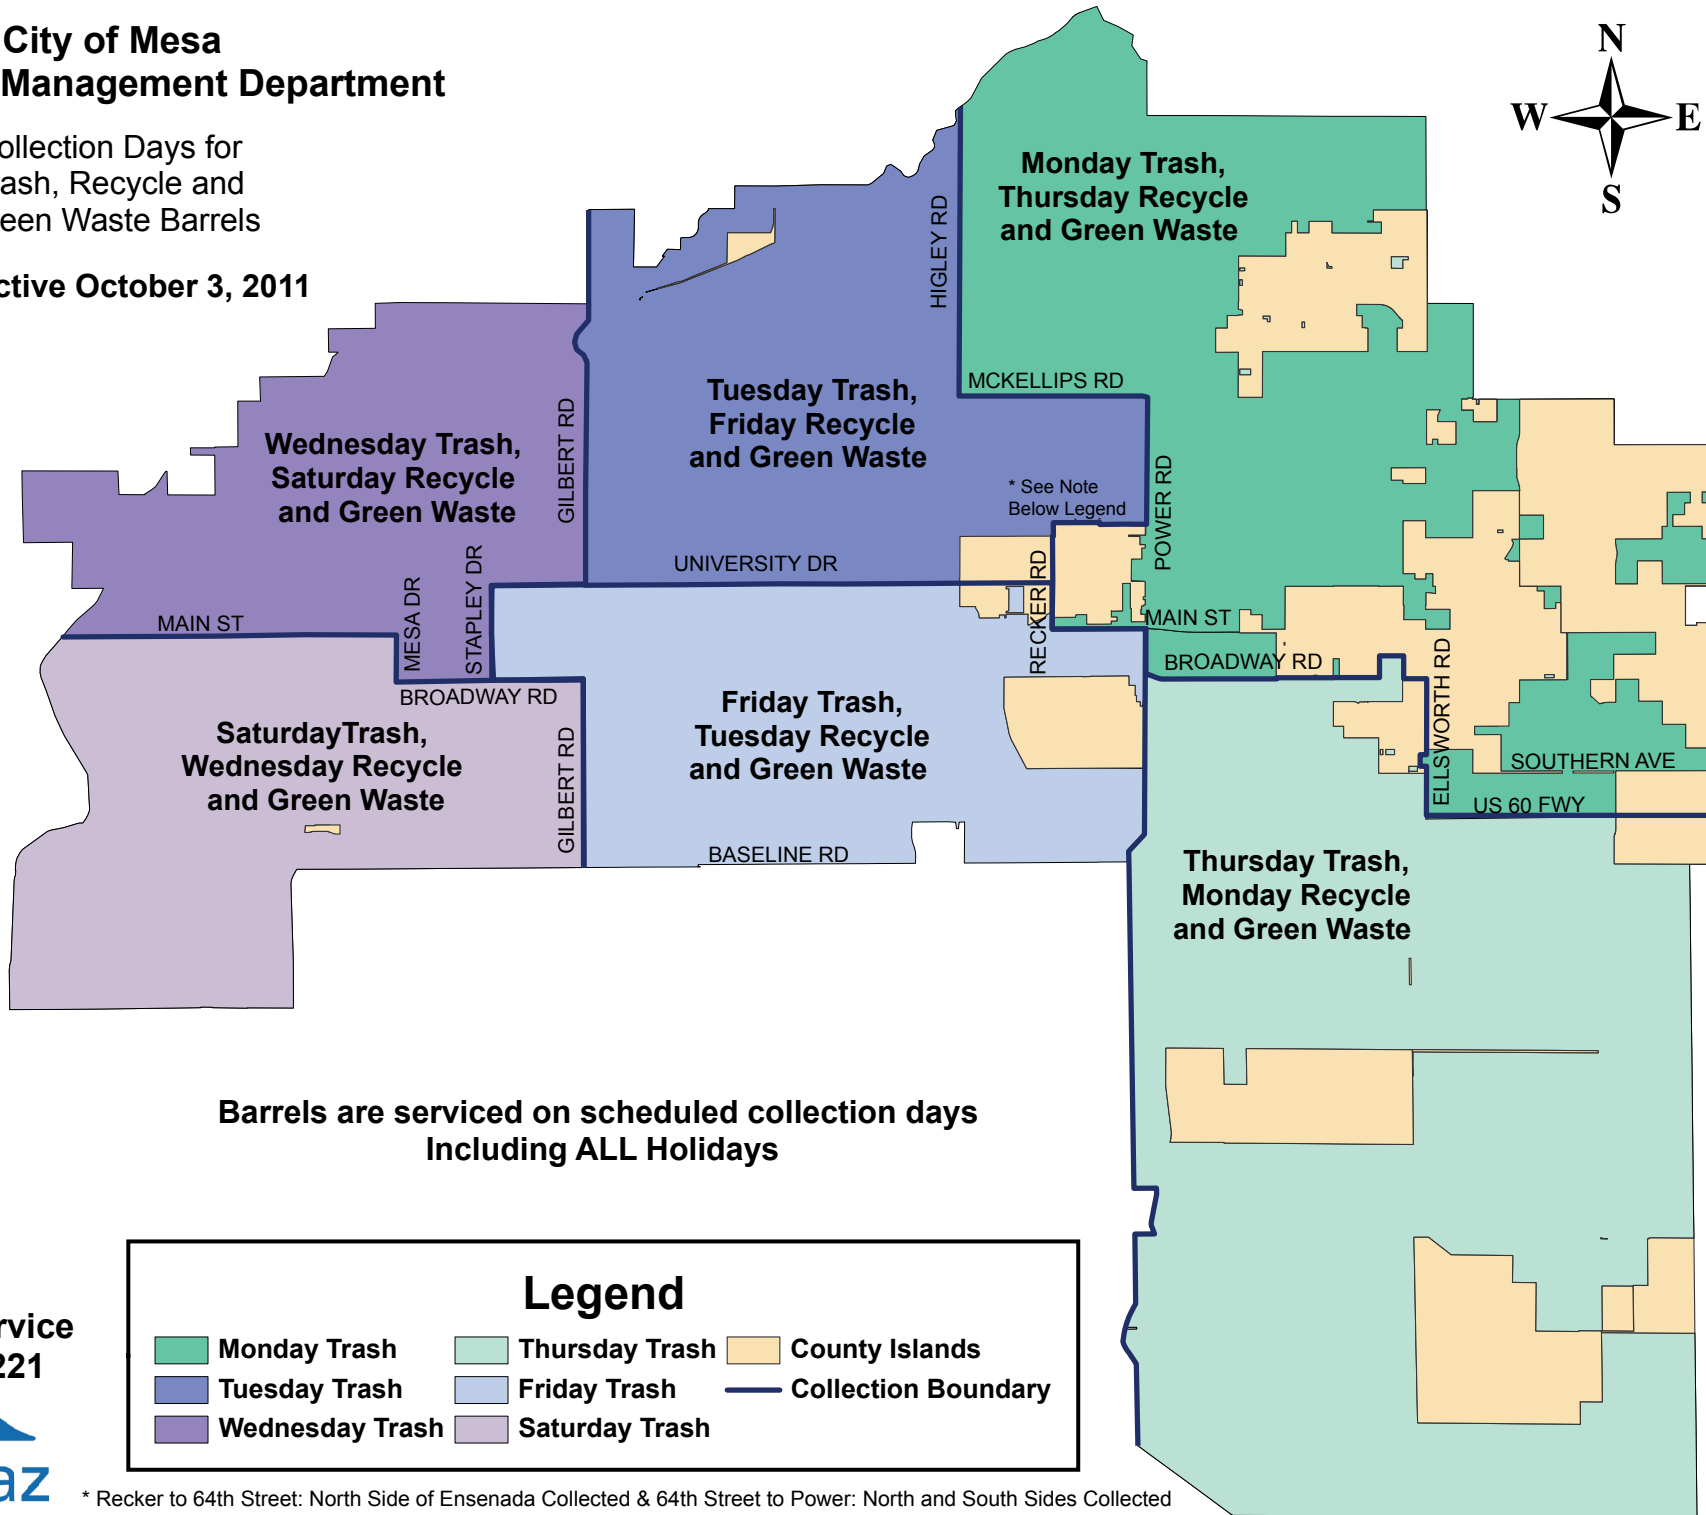

**City of Mesa
Solid Waste Management Department**

Collection Days for
Trash, Recycle and
Green Waste Barrels

Effective October 3, 2011

**Barrels are serviced on scheduled collection days
Including ALL Holidays**

Legend		
Monday Trash	Thursday Trash	County Islands
Tuesday Trash	Friday Trash	Collection Boundary
Wednesday Trash	Saturday Trash	

**Customer Service
(480) 644-2221**

* Recker to 64th Street: North Side of Ensenada Collected & 64th Street to Power: North and South Sides Collected