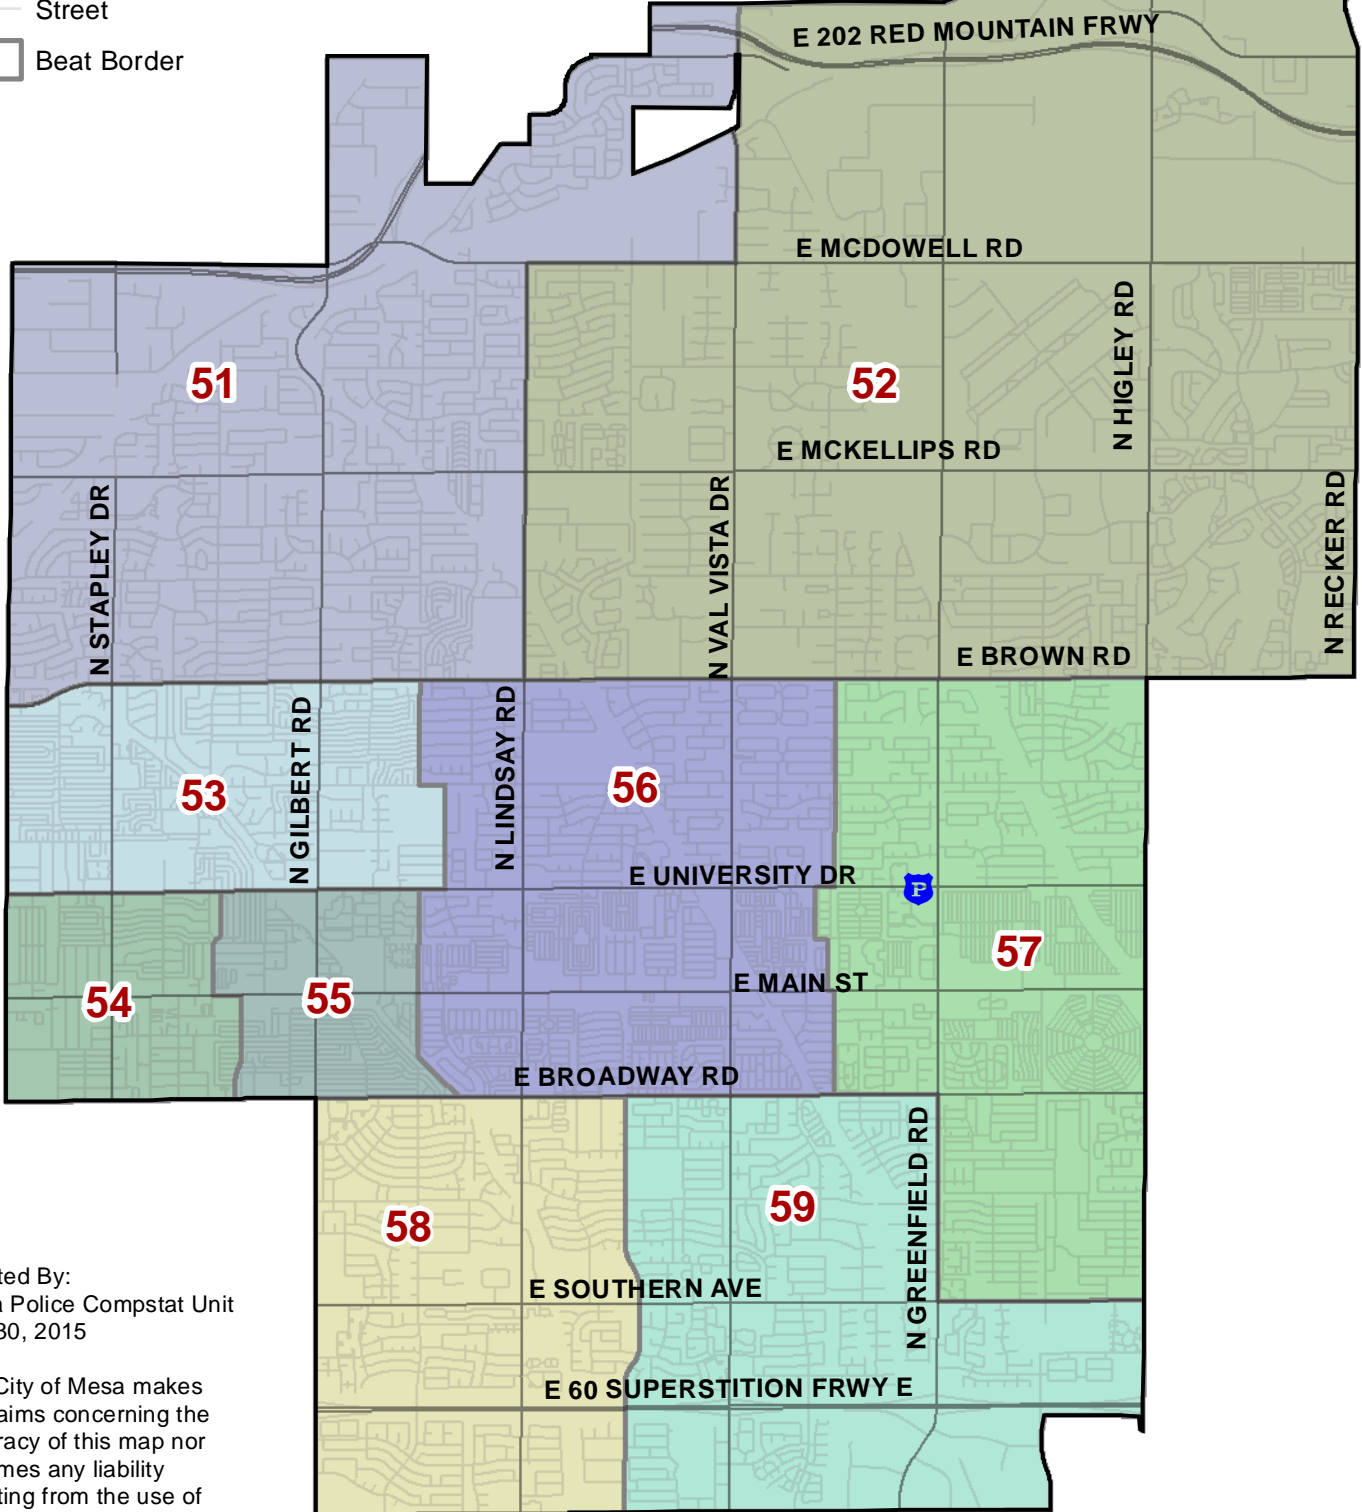

# Mesa Police Red Mountain Division Beat Map

N

-  Police Station
-  Arterial Road
-  Street
-  Beat Border

Created By:  
Mesa Police Compstat Unit  
July 30, 2015

The City of Mesa makes no claims concerning the accuracy of this map nor assumes any liability resulting from the use of the information herein.