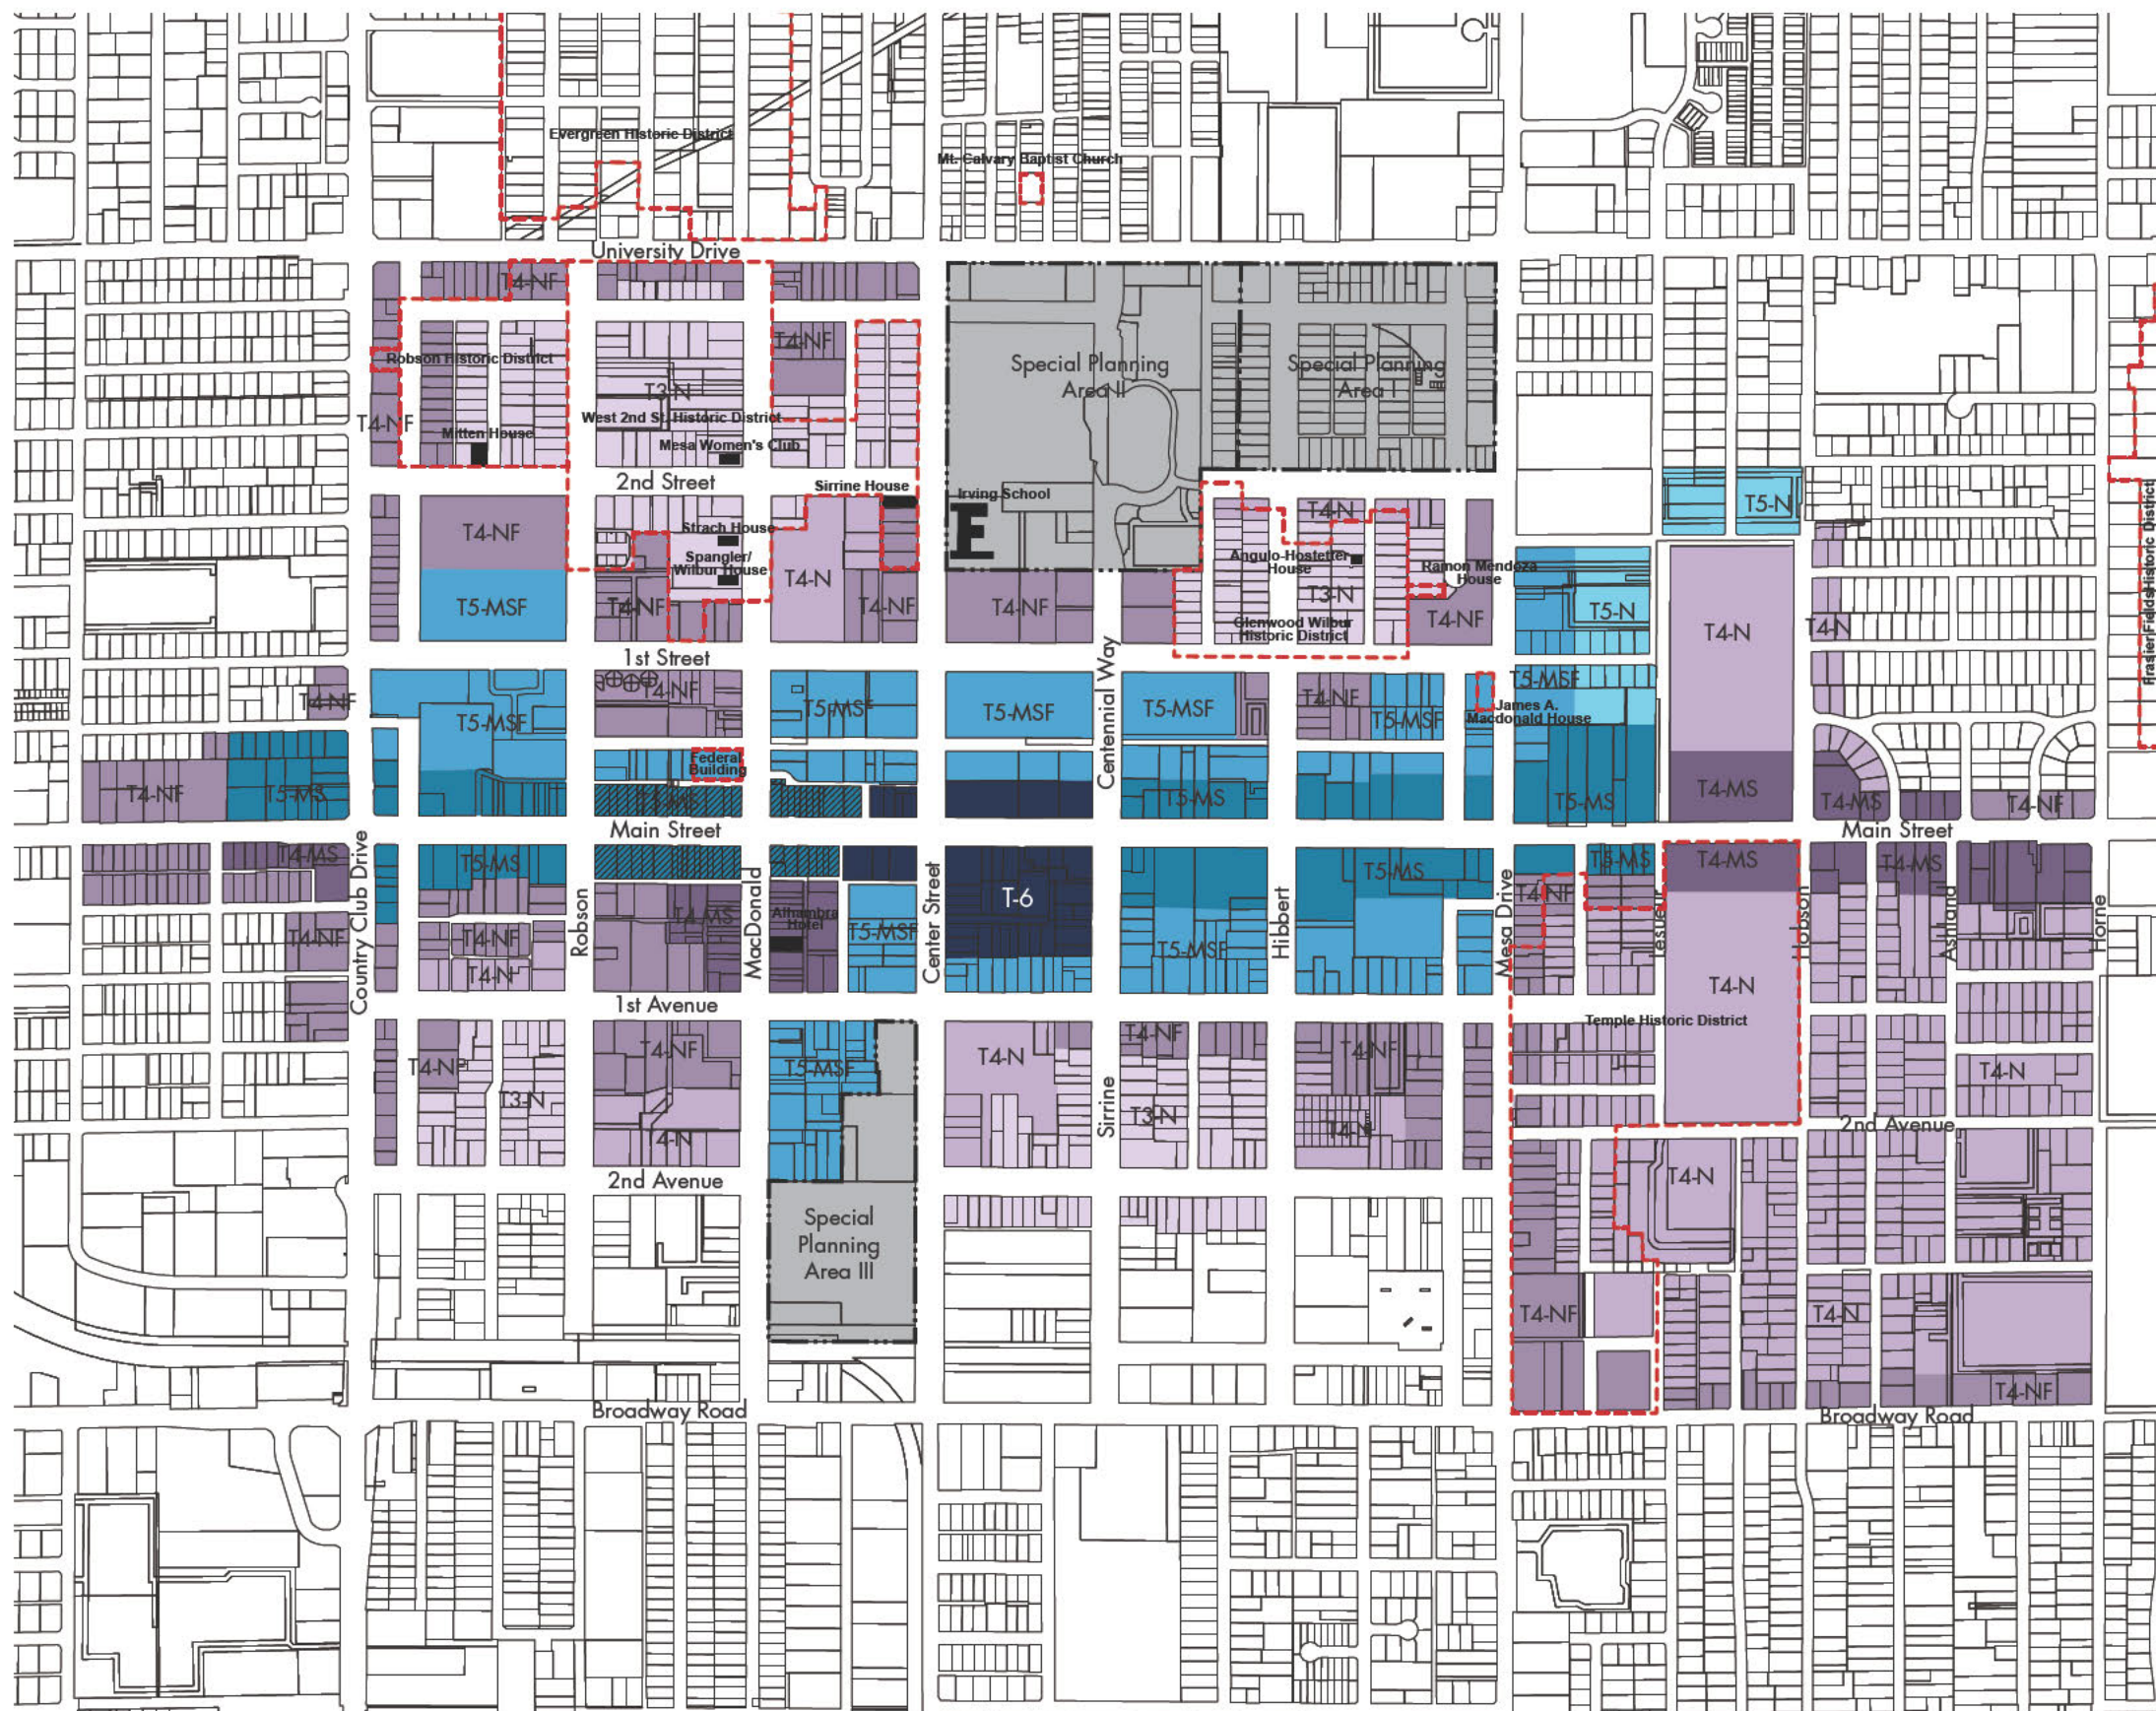

Chapter 57: Maps

Sections:

11-57-1 [Downtown and Temple/Pioneer Park Neighborhoods Regulating Plan](#)

This page intentionally left blank

11-57-1 Downtown and Temple/Pioneer Park Neighborhoods Regulating Plan

Key

- Historic District
- Historic Landmark

Transect Zones

- T6 Main Street (T6MS)
- T5 Main Street (T5MS)
- T5 Main Street Flex (T5MSF)
- T5 Neighborhood (T5N)
- T4 Main Street (T4MS)
- T4 Neighborhood Flex (T4NF)
- T4 Neighborhood (T4N)
- T3 Neighborhood (T3N)

Overlays

- Historic Downtown
- Special Planning Area

This page intentionally left blank