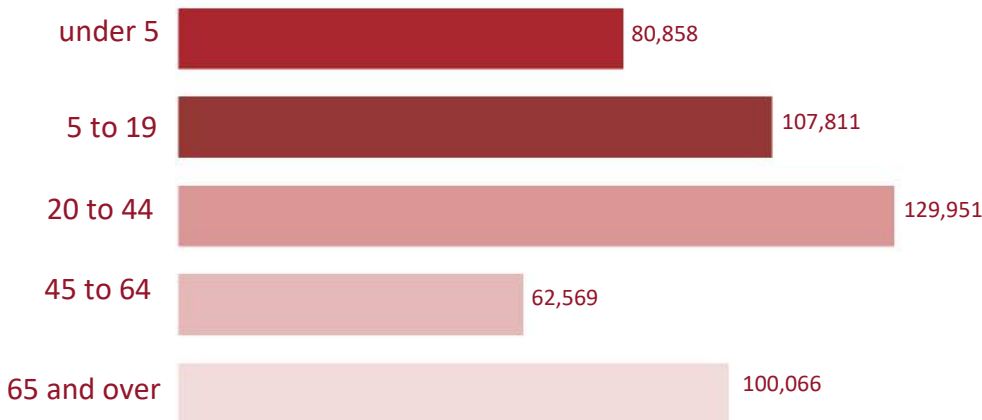

Who Lives in the City of Mesa?

The City of Mesa boasts an ever-growing, diverse population that represents all ages and education levels.

Figure 3

Growth Over Time (Square Mileage)

As Mesa's population continues to rise, square mileage remains relatively stable.

Figure 5

Population Growth

Mesa's population dramatically increased from 1990-2014 and has been steadily increasing ever since.

Figure 4

Educational Attainment

The majority of Mesa residents have attended some college, and only 5% of residents have completed less than the 9th grade.

Figure 6

Population by Age (2017)

The total City of Mesa population is estimated to be just over 481,300 in 2017. The number of children under 5 has dramatically increased from 2015-2017.