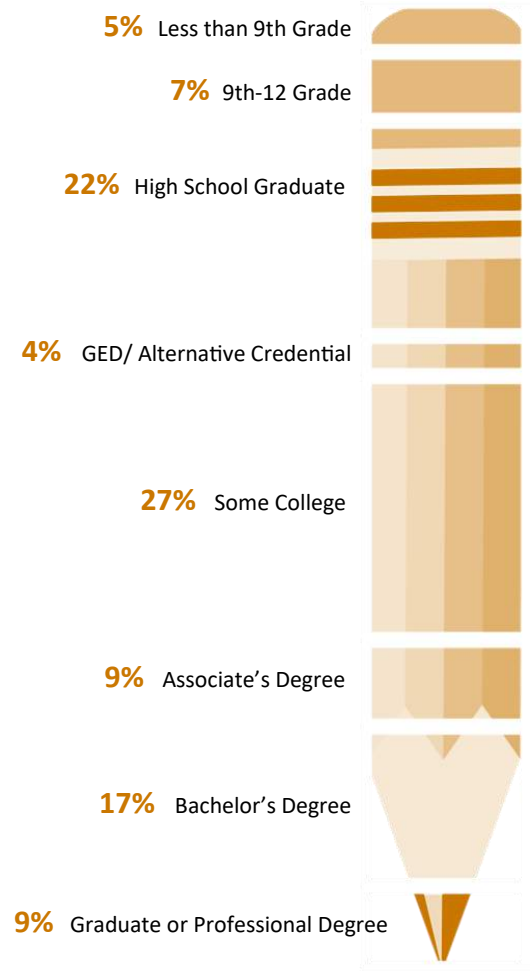

Who Lives in the City of Mesa?

The City of Mesa boasts an ever-growing, diverse population that represents all ages and education levels.

Figure 3

Growth Over Time (Square Mileage)

As Mesa's population continues to rise, square mileage remains relatively stable.

Figure 5

Population Growth

Mesa's population dramatically increased from 1990-2014 and has been steadily increasing ever since.

Figure 4

Educational Attainment

The majority of Mesa residents have attended some college, and only 5% of residents have completed less than the 9th grade.

Figure 6

Population by Age (2017)

The total City of Mesa population is estimated to be just over 481,300 in 2017. The number of children under 5 has dramatically increased from 2015-2017.