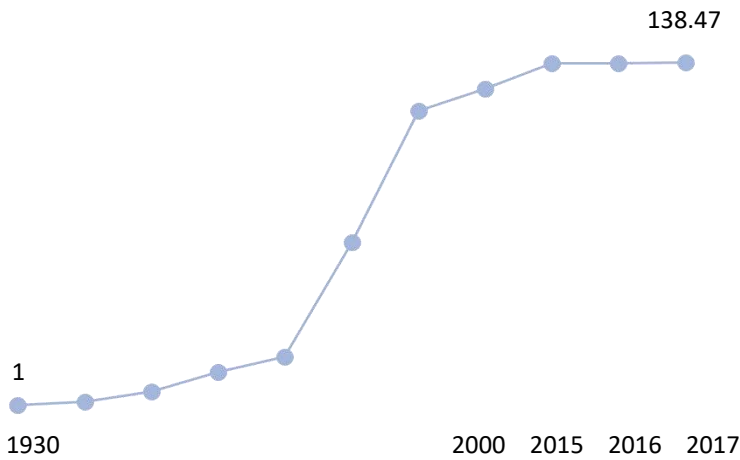

Who Lives in the City of Mesa?

The City of Mesa boasts an ever-growing, diverse population that represents all ages and education levels.

Figure 3

Growth Over Time (Square Mileage)

As Mesa's population continues to rise, square mileage remains relatively stable.

Figure 5

Population Growth

Mesa's population dramatically increased from 1990-2014 and has been steadily increasing ever since.

Figure 4

Educational Attainment

The majority of Mesa residents have attended some college, and only 5% of residents have completed less than the 9th grade.

Figure 6

Population by Age (2017)

The total City of Mesa population is estimated to be just over 481,300 in 2017. The number of children under 5 has dramatically increased from 2015-2017.