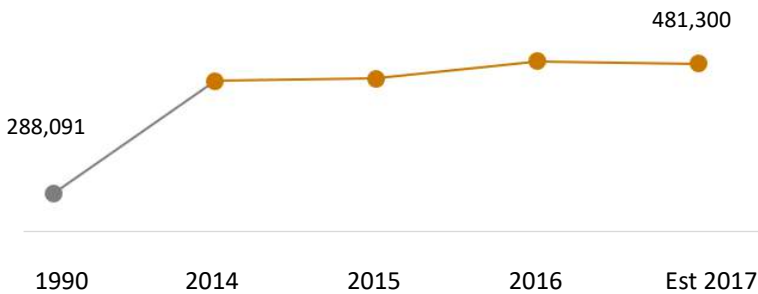

Who Lives in the City of Mesa?

The City of Mesa boasts an ever-growing, diverse population that represents all ages and education levels.

Figure 3

Growth Over Time (Square Mileage)

As Mesa's population continues to rise, square mileage remains relatively stable.

Figure 5

Population Growth

Mesa's population dramatically increased from 1990-2014 and has been steadily increasing ever since.

Figure 4

Educational Attainment

The majority of Mesa residents have attended some college, and only 5% of residents have completed less than the 9th grade.

Figure 6

Population by Age (2017)

The total City of Mesa population is estimated to be just over 481,300 in 2017. The number of children under 5 has dramatically increased from 2015-2017.