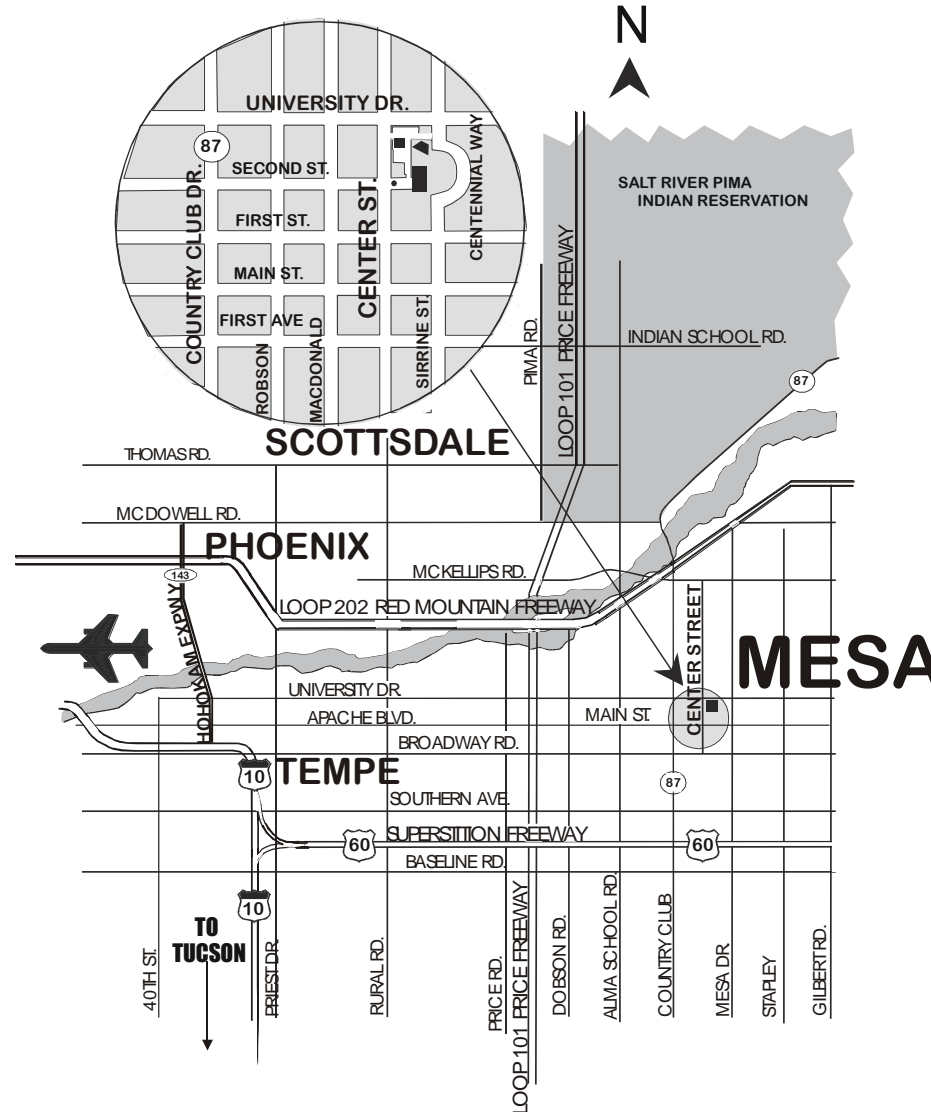

Directions to Mesa Convention Center and Mesa Amphitheatre

**We are located on the southeast corner of
University Drive and Center Street**

From the North-

I-17 South to I-10 East
I-10 East to the 202 Loop East
202 Loop East to Country Club
Country Club South to University, turn left
University East to Center, turn right
We are immediately on your left.

From Central Phoenix-

I-10 East to the 202 Loop East
202 Loop East to Country Club
Country Club South to University, turn left
University East to Center, turn right
We are immediately on your left.

From the East-

US 60 West towards Mesa
(the Superstition Freeway)
To Country Club, turn right
Country Club North to University, turn right
University East to Center, turn right
We are immediately on your left.

From the Northeast-

101 Loop South to 202 Loop East
202 Loop East to Country Club
Country Club South to University
University East to Center, turn right
We are immediately on your left.

From Tucson-

I-10 West to US 60 East towards Mesa,
Tempe, Apache Junction (the
Superstition Freeway)
US 60 East to the Country Club exit,
turn left onto Country Club
Country Club North to University, turn
right
University East to Center, turn right
We are immediately on your left.

From Payson-

Highway 87 South (it will become
Country Club in Mesa),
Country Club South to University, turn
left
University East to Center, turn right
We are immediately on your left.

263 N. Center Street
Mesa, Arizona 85201
(480) 644-2178

mesaconventioncenter.com
mesaamp.com

The Mesa Convention Center offers complimentary parking.