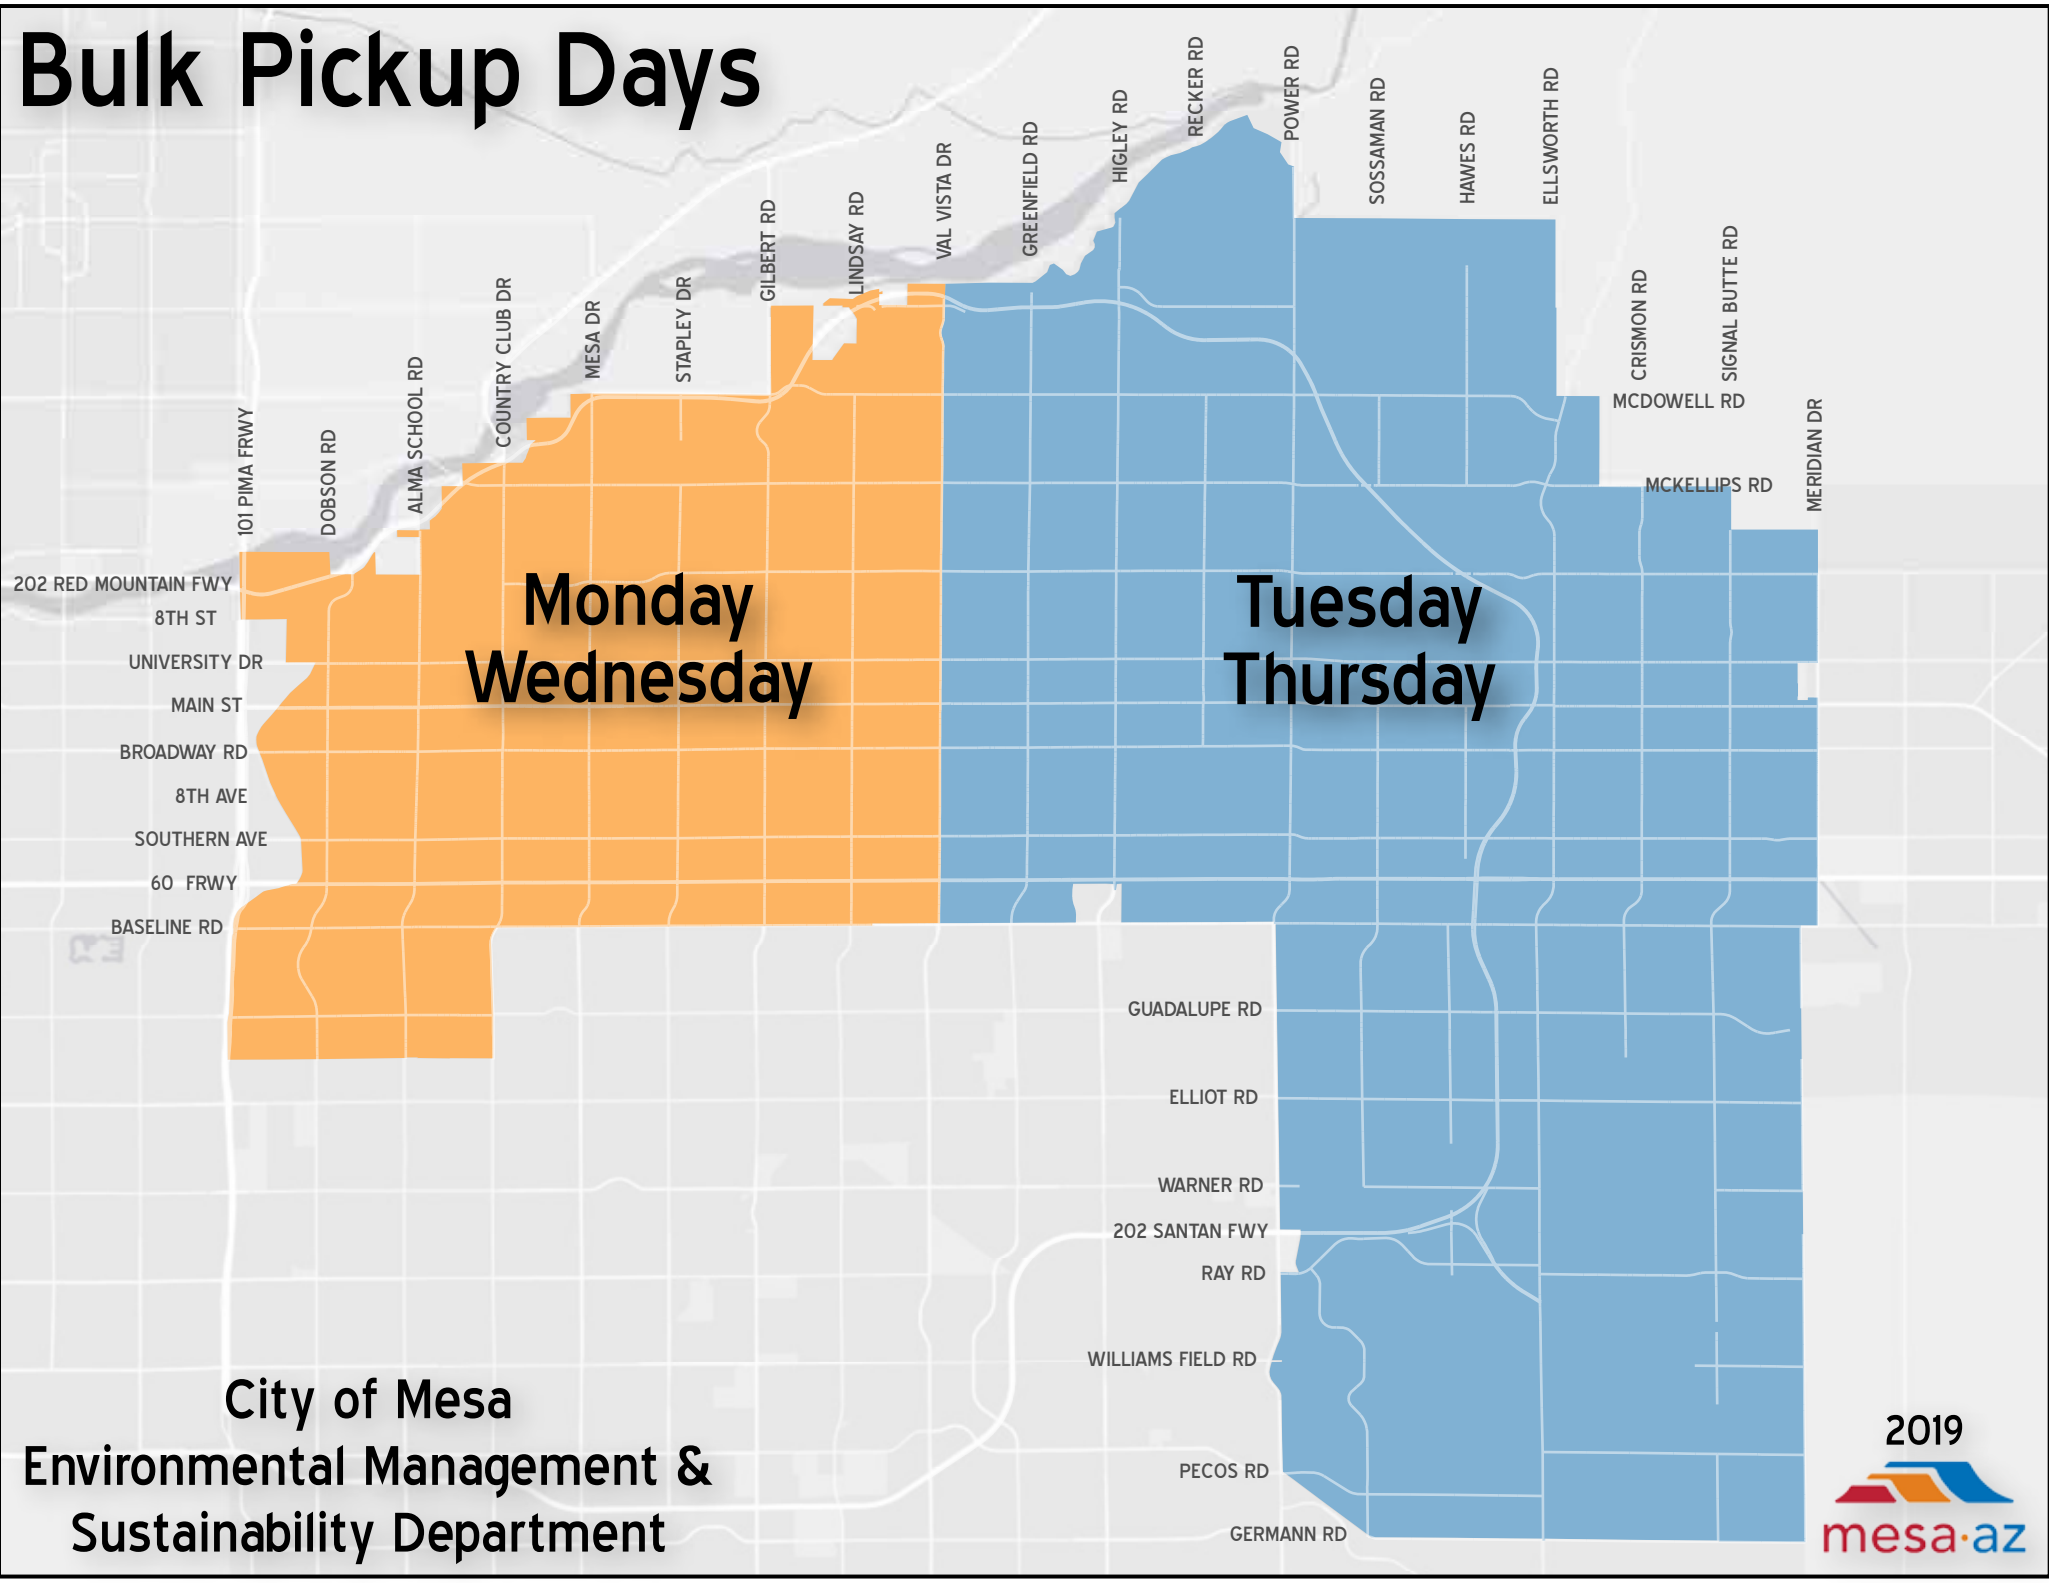

Bulk Pickup Days

**Monday
Wednesday**

**Tuesday
Thursday**

**City of Mesa
Environmental Management &
Sustainability Department**